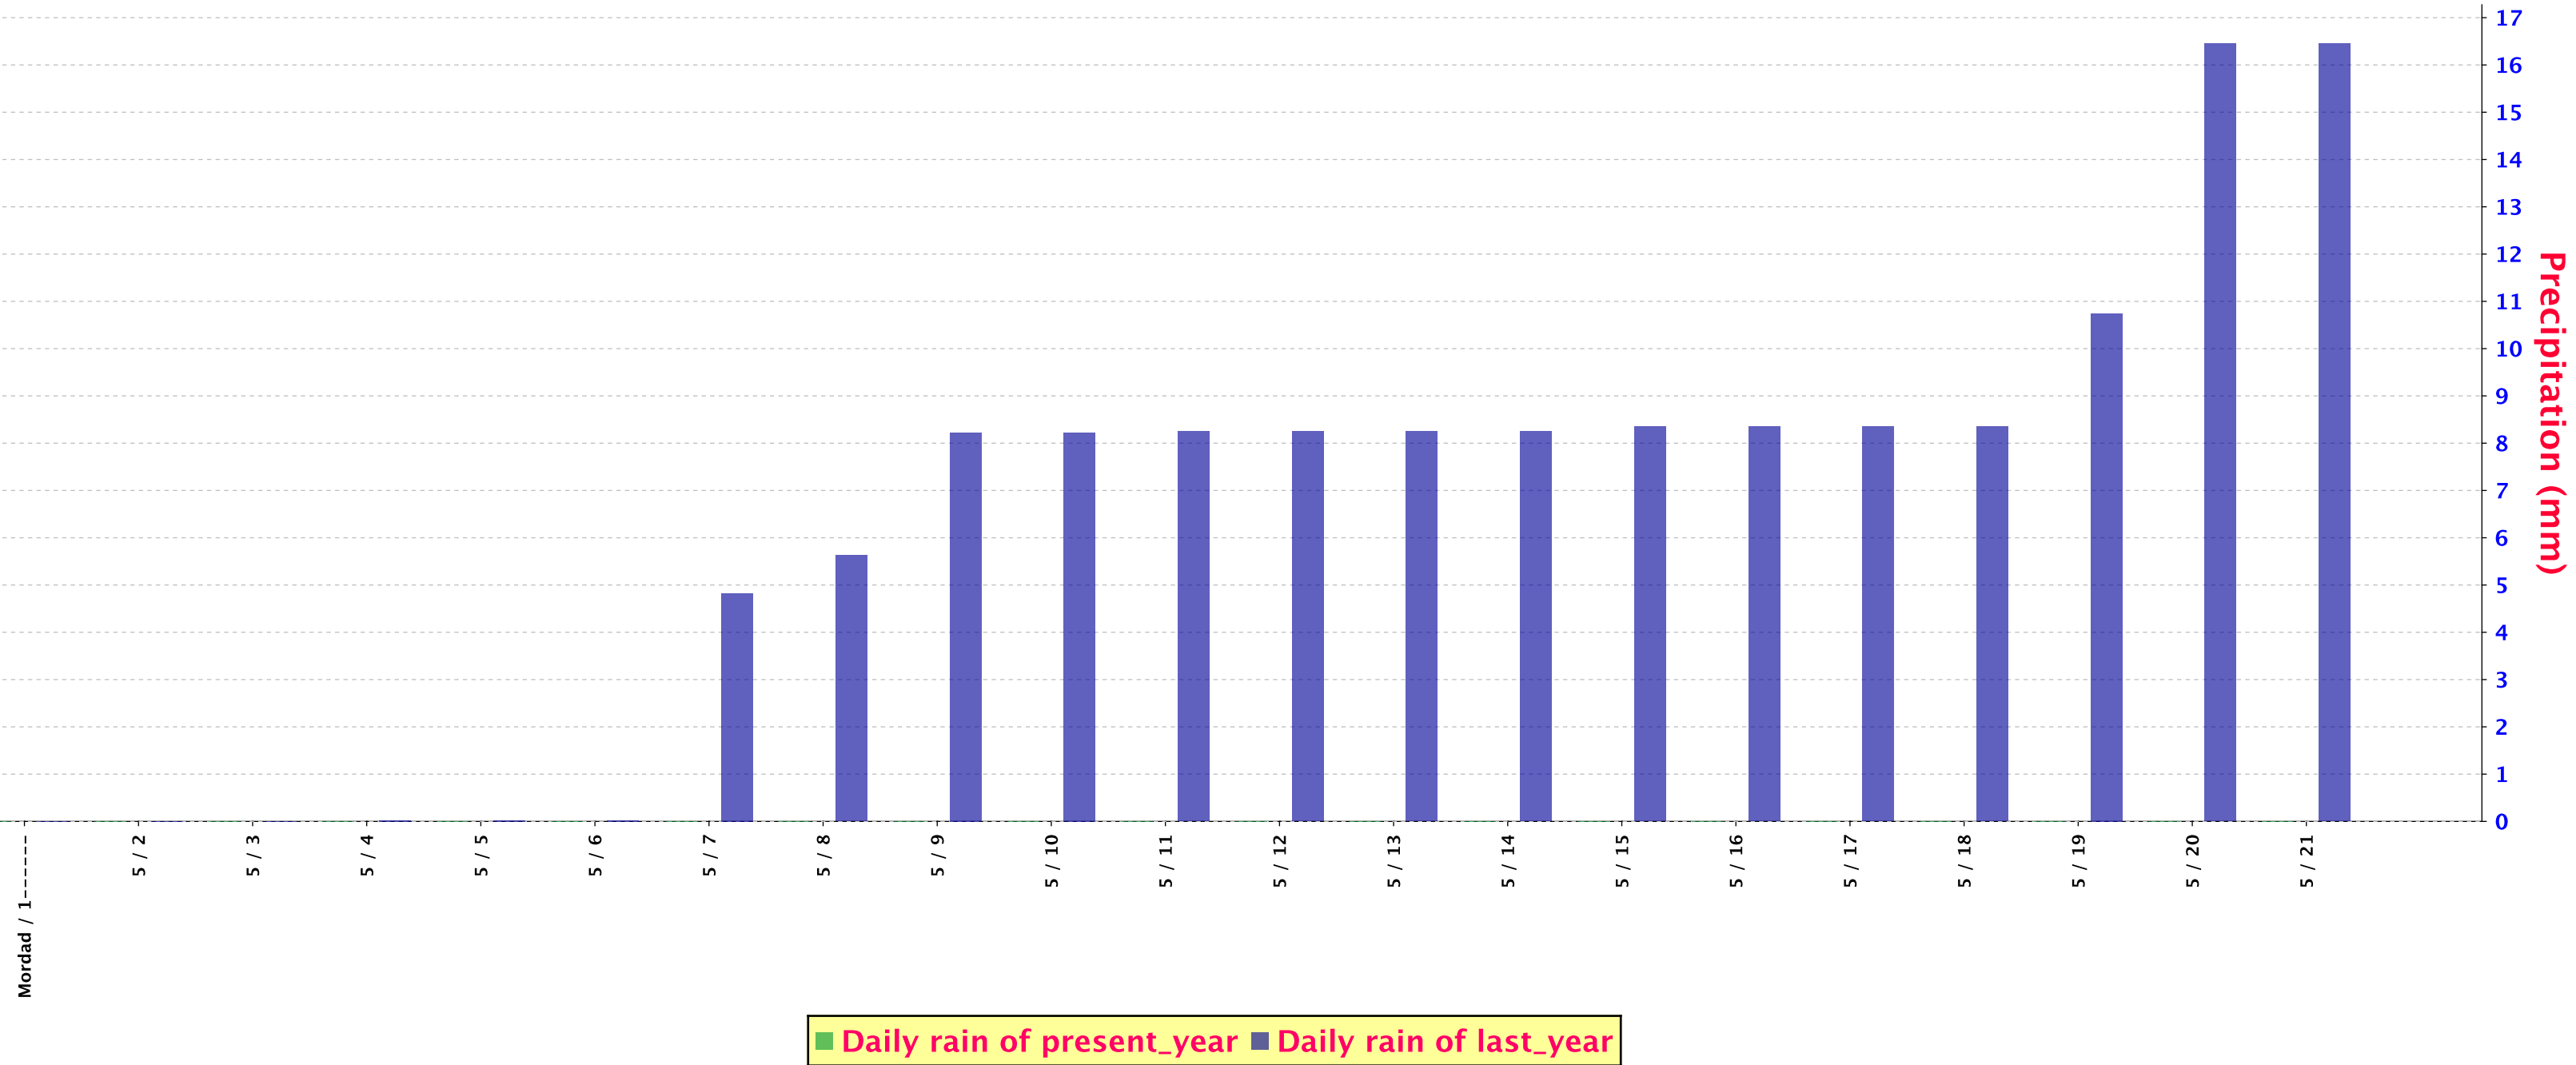

SUM PRECIPITATION FOR Gharakhil (40737)

SUM PRECIPITATION FOR Gorgan (40738)

SUM PRECIPITATION FOR Shahrud (40739)

SUM PRECIPITATION FOR Golmakan (40744)

SUM PRECIPITATION FOR Mashhad (40745)

SUM PRECIPITATION FOR Neyshabur (40746)