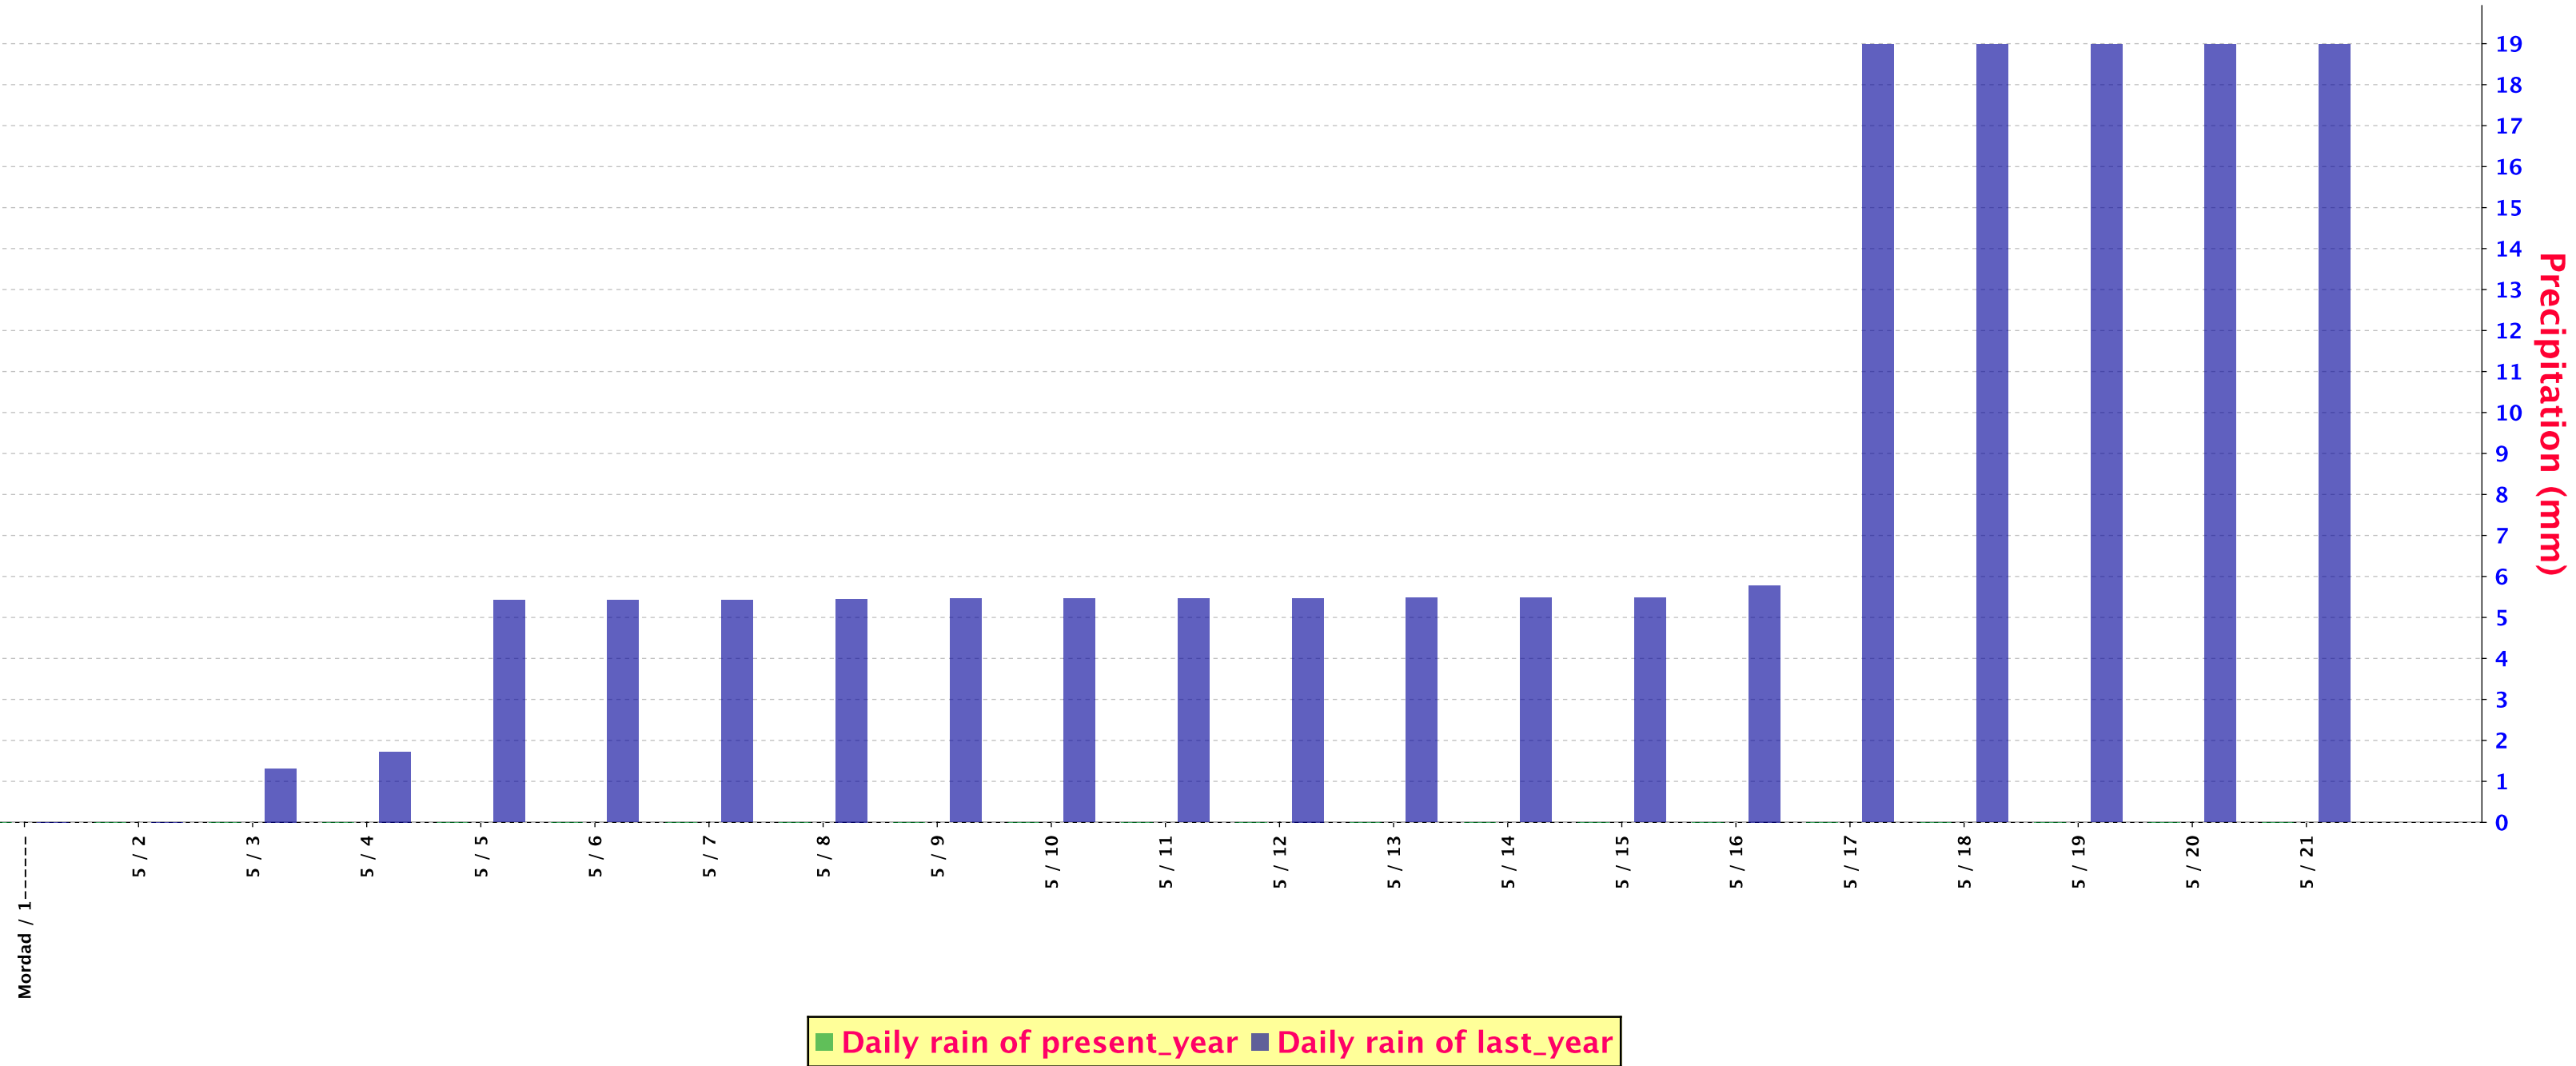

SUM PRECIPITATION FOR Zahedan (40856)

SUM PRECIPITATION FOR Bushehr (Airport) (40858)

SUM PRECIPITATION FOR Hasanabad (Darab) (40862)

SUM PRECIPITATION FOR Bandarabbas (40875)

SUM PRECIPITATION FOR Minab (40876)