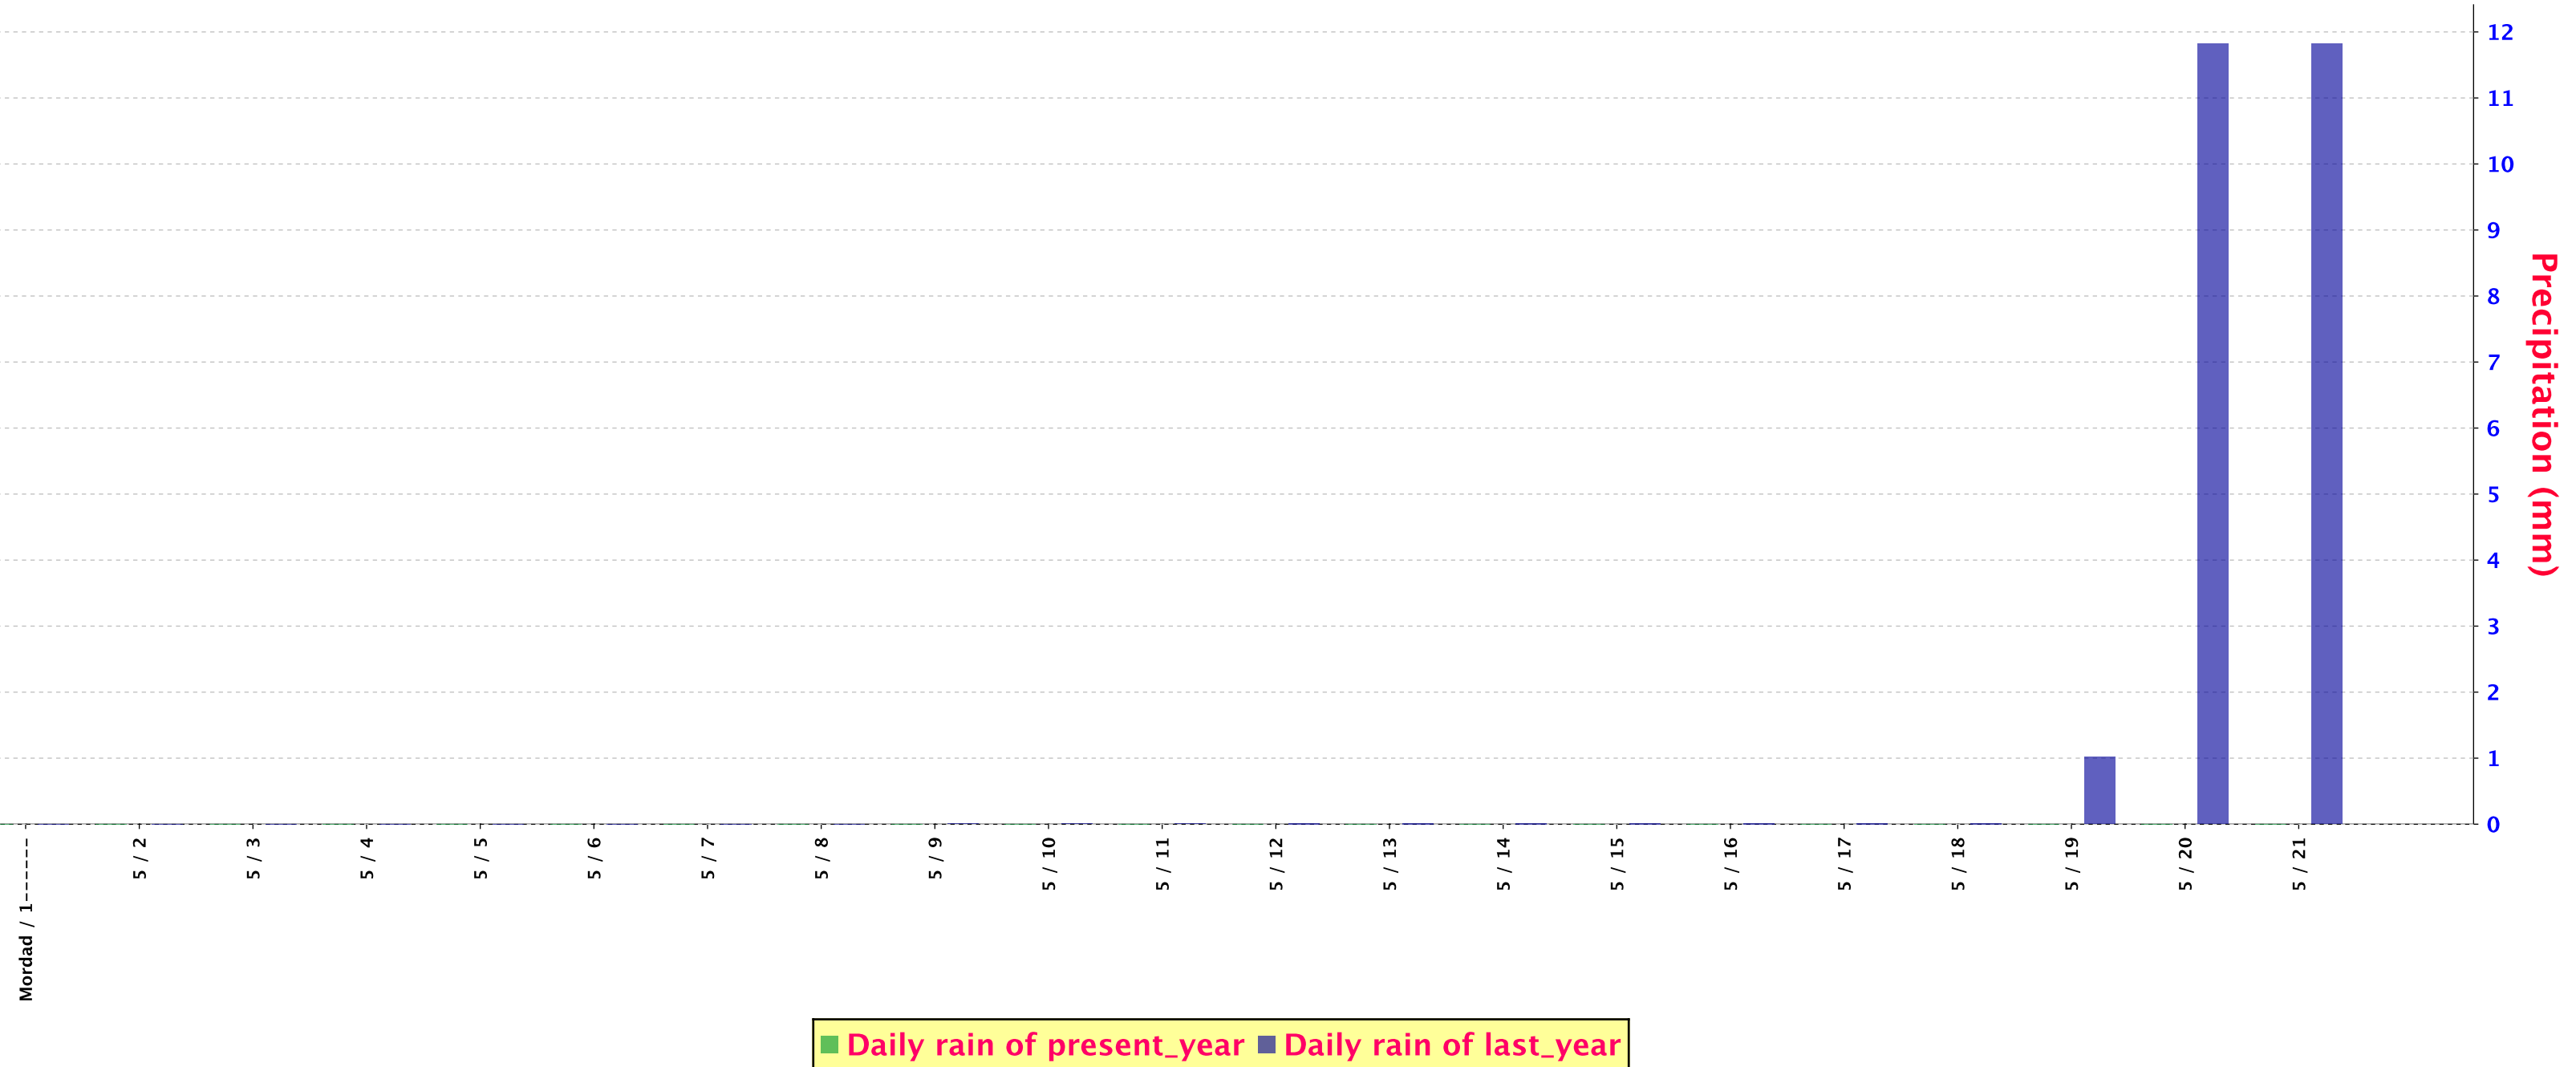

SUM PRECIPITATION FOR Safiabad (Dezful) (40794)

SUM PRECIPITATION FOR Shahrekord (40798)

SUM PRECIPITATION FOR Esfahan (Airport) (40802)

SUM PRECIPITATION FOR Kabutarabad (40803)

SUM PRECIPITATION FOR Birjand (40809)