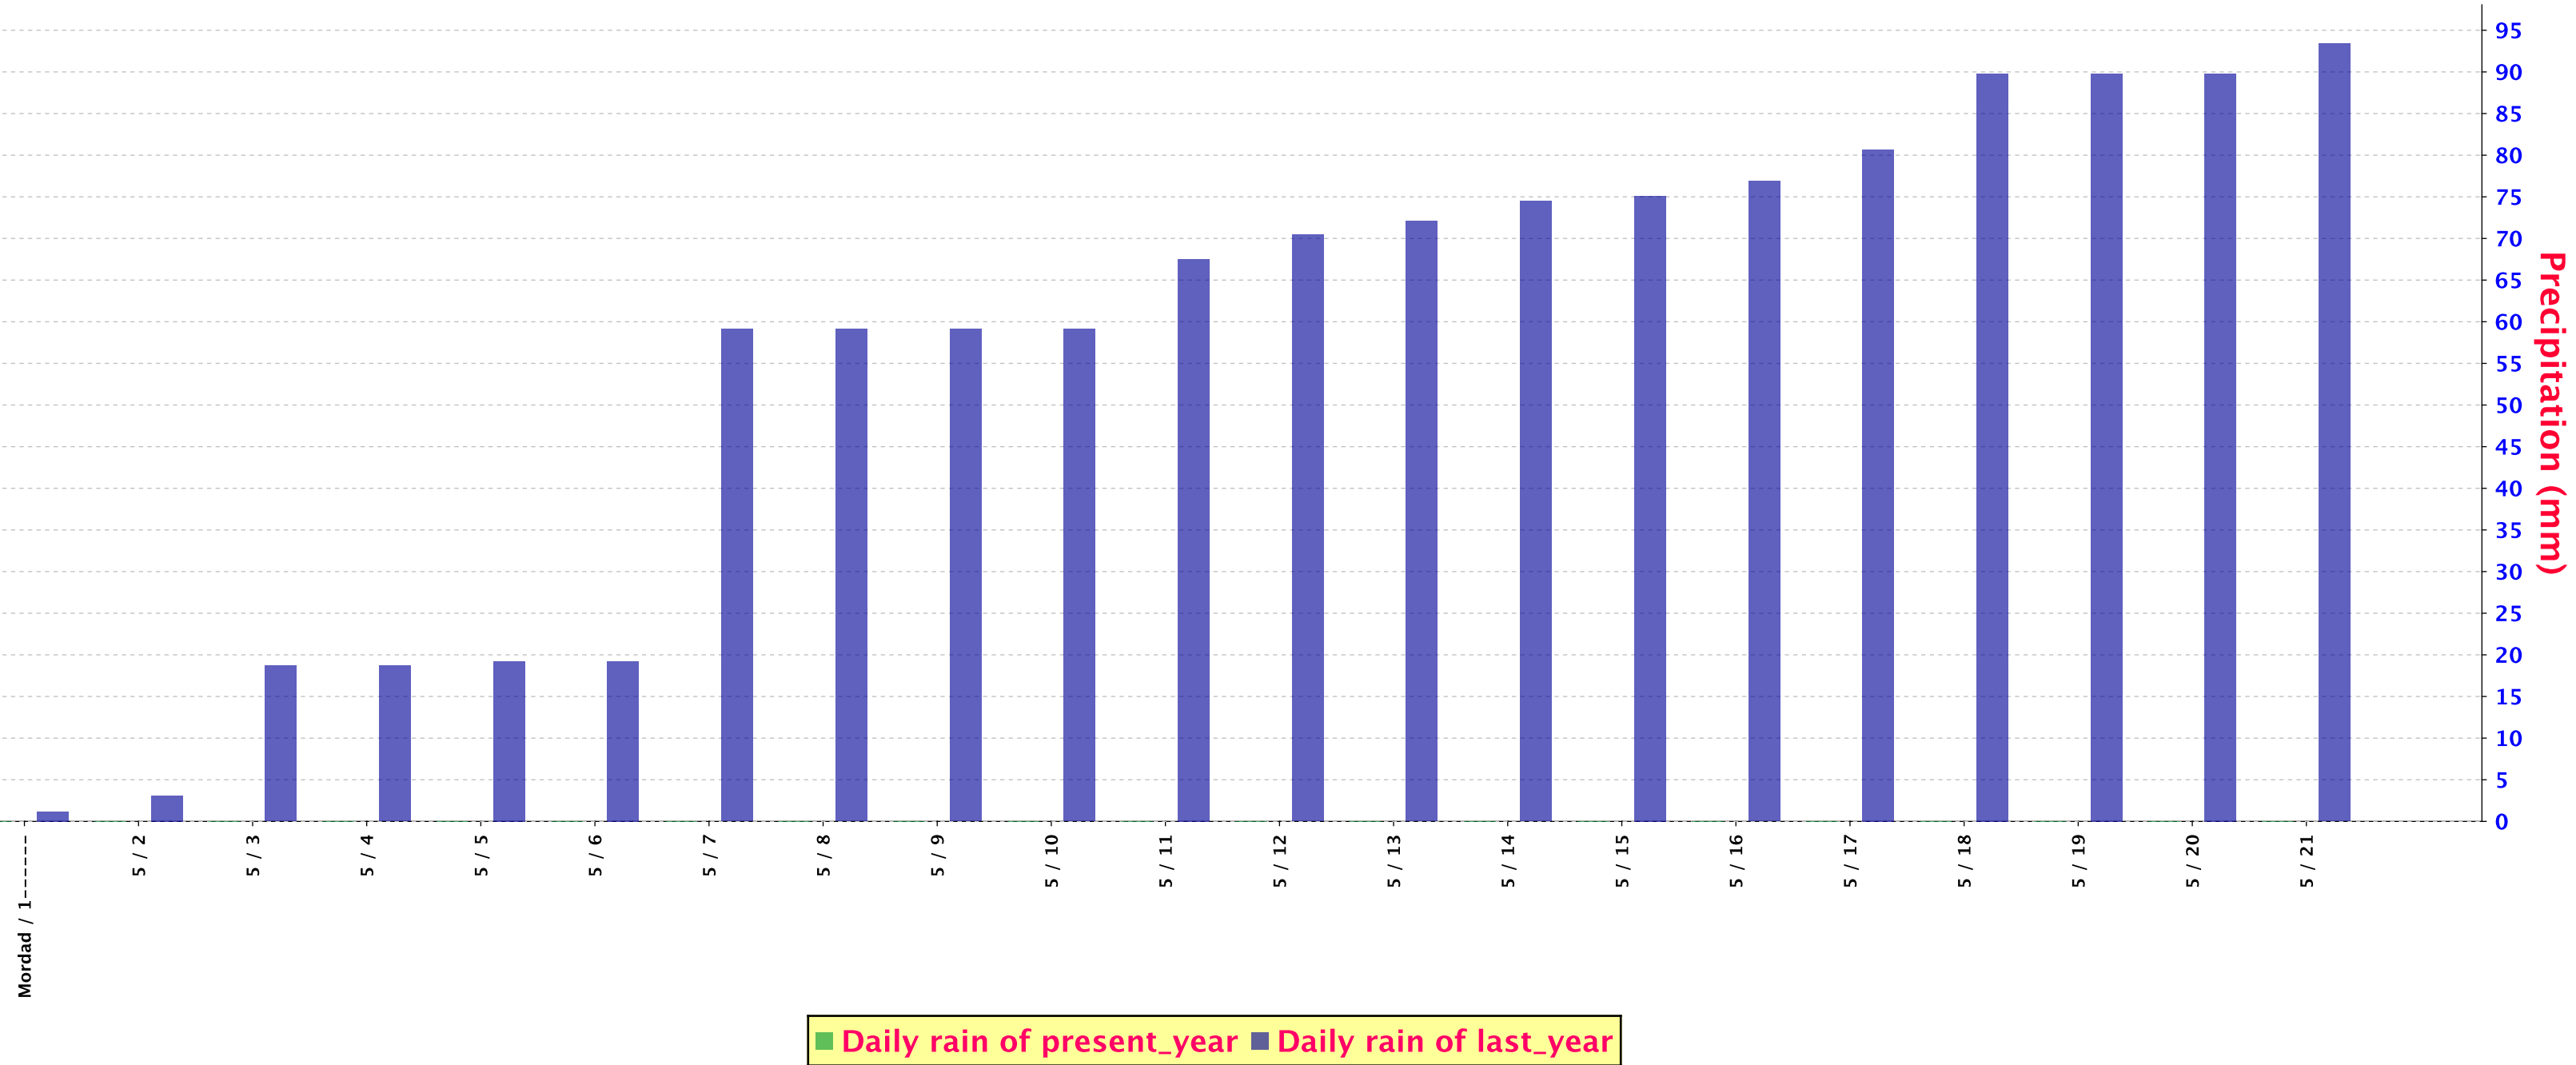

SUM PRECIPITATION FOR Zahedan (40856)

SUM PRECIPITATION FOR Bushehr (Airport) (40858)

SUM PRECIPITATION FOR Hasanabad (Darab) (40862)

SUM PRECIPITATION FOR Bandarabbas (40875)

SUM PRECIPITATION FOR Minab (40876)