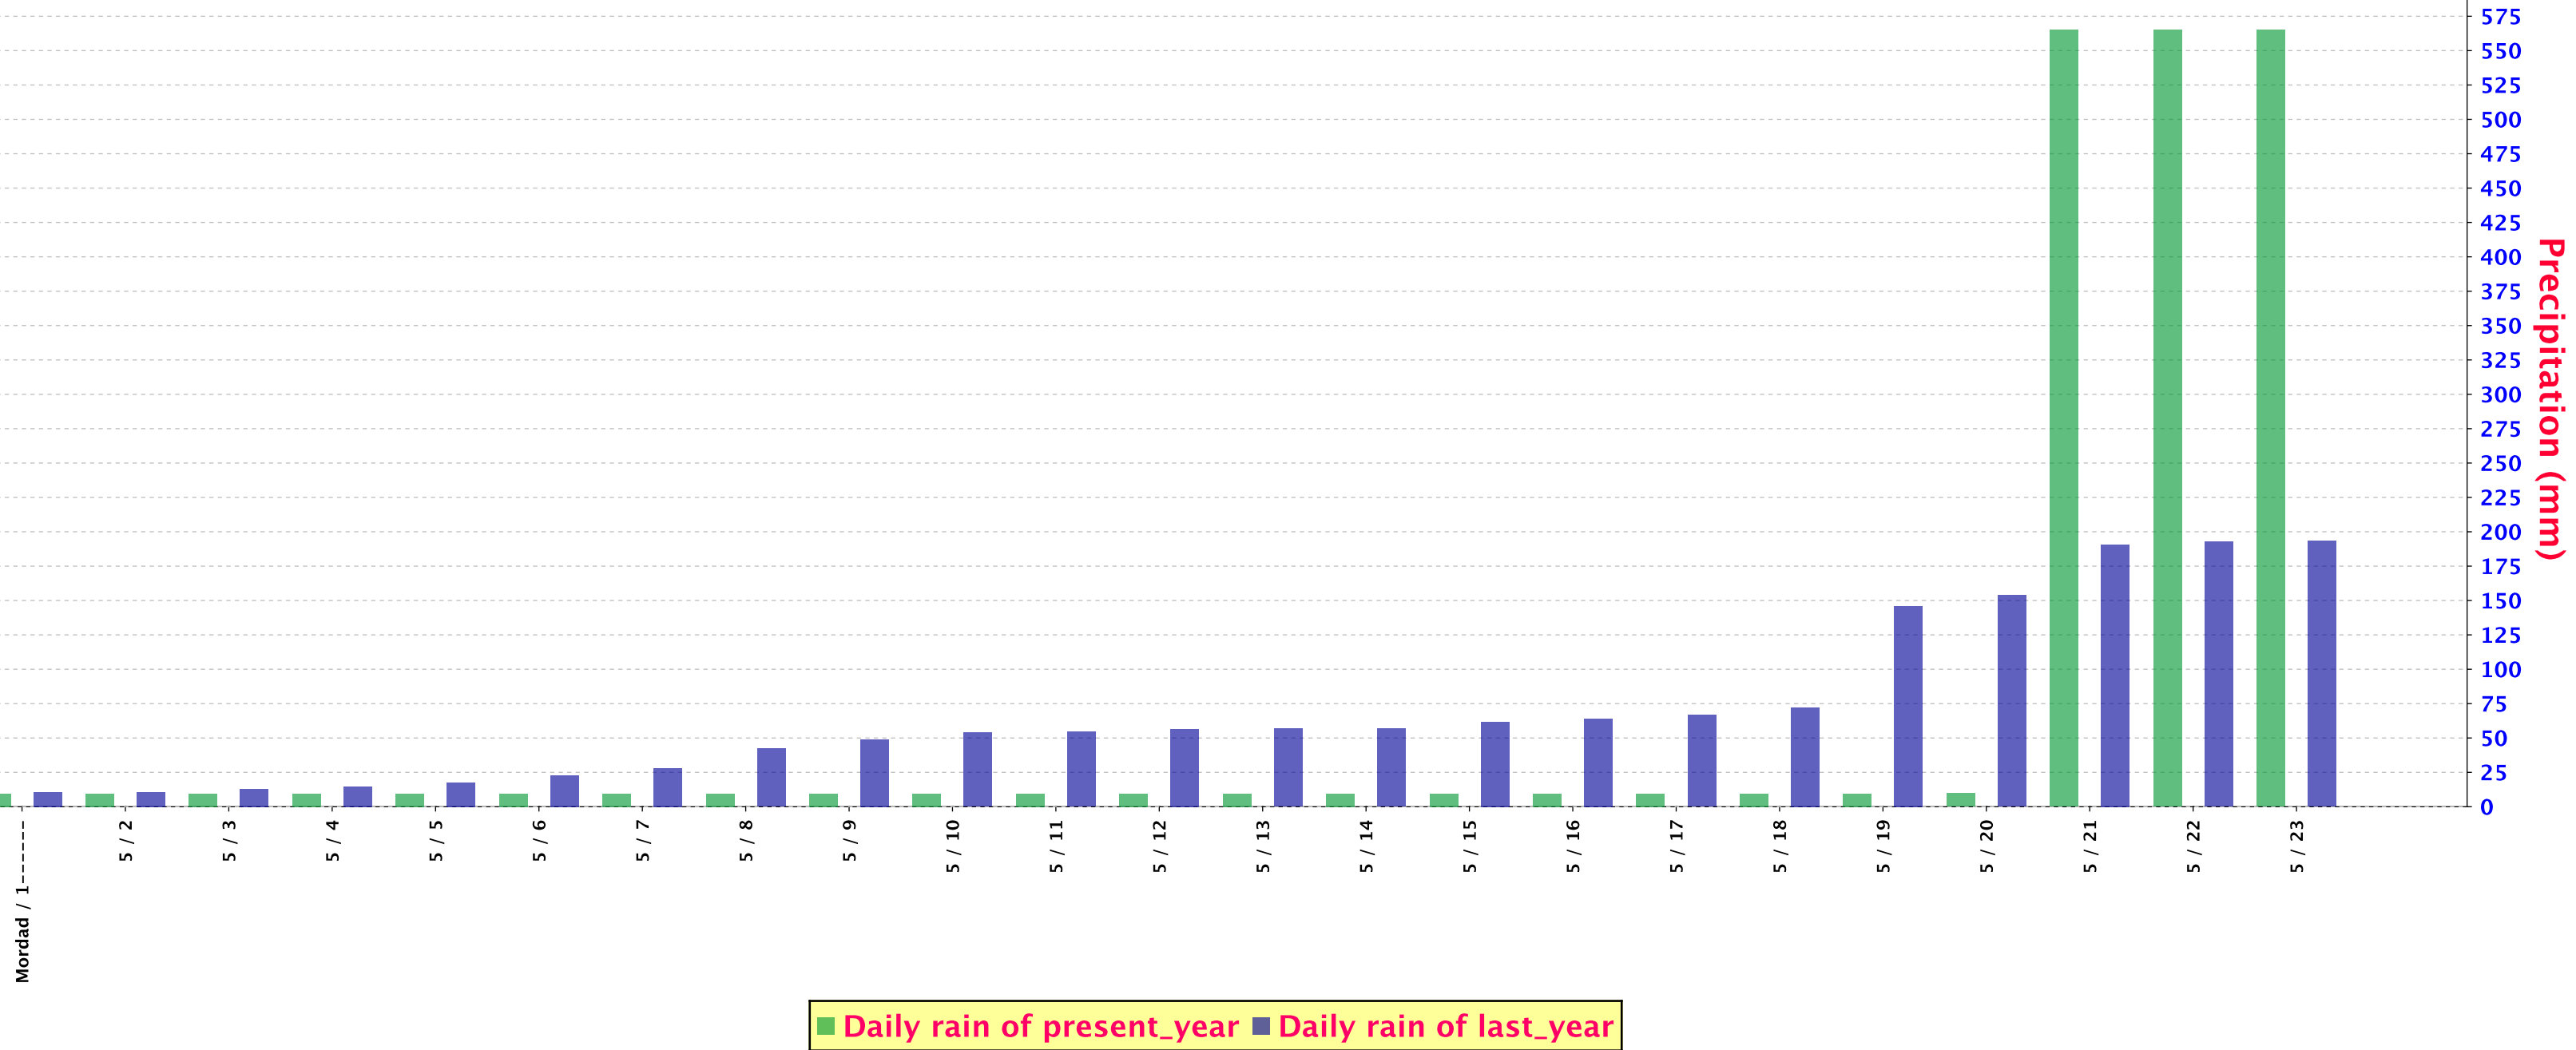

SUM PRECIPITATION FOR Amol (99309)