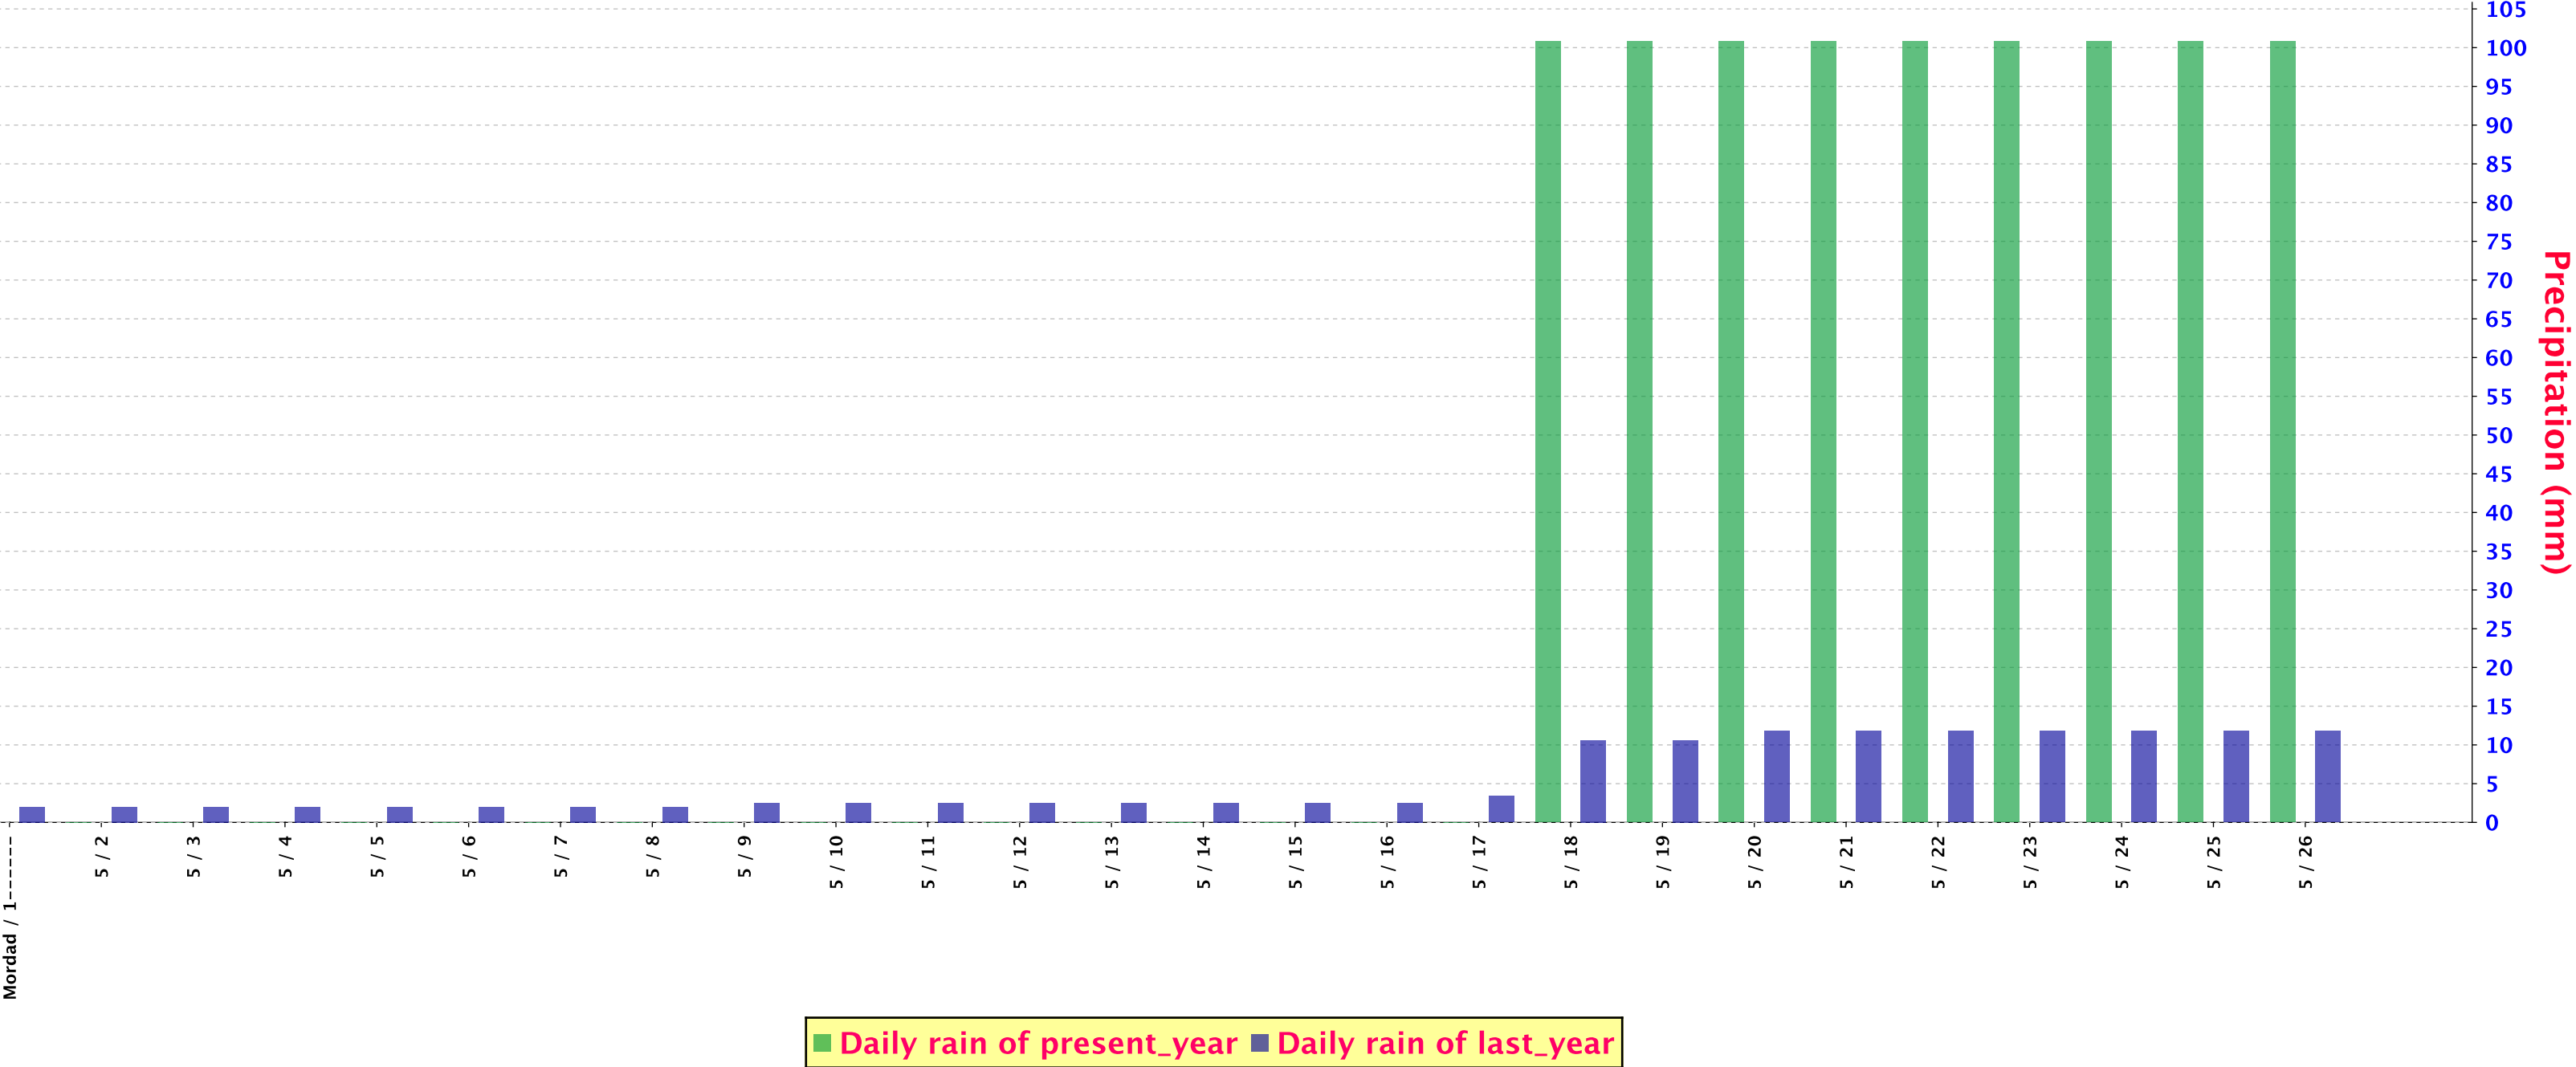

SUM PRECIPITATION FOR Saman (99504)

SUM PRECIPITATION FOR Farokhshahr (99509)

SUM PRECIPITATION FOR Ahvaz (Agricultural) (99535)

SUM PRECIPITATION FOR Jiroft (99550)

SUM PRECIPITATION FOR Emamzadeh Jafar (99565)