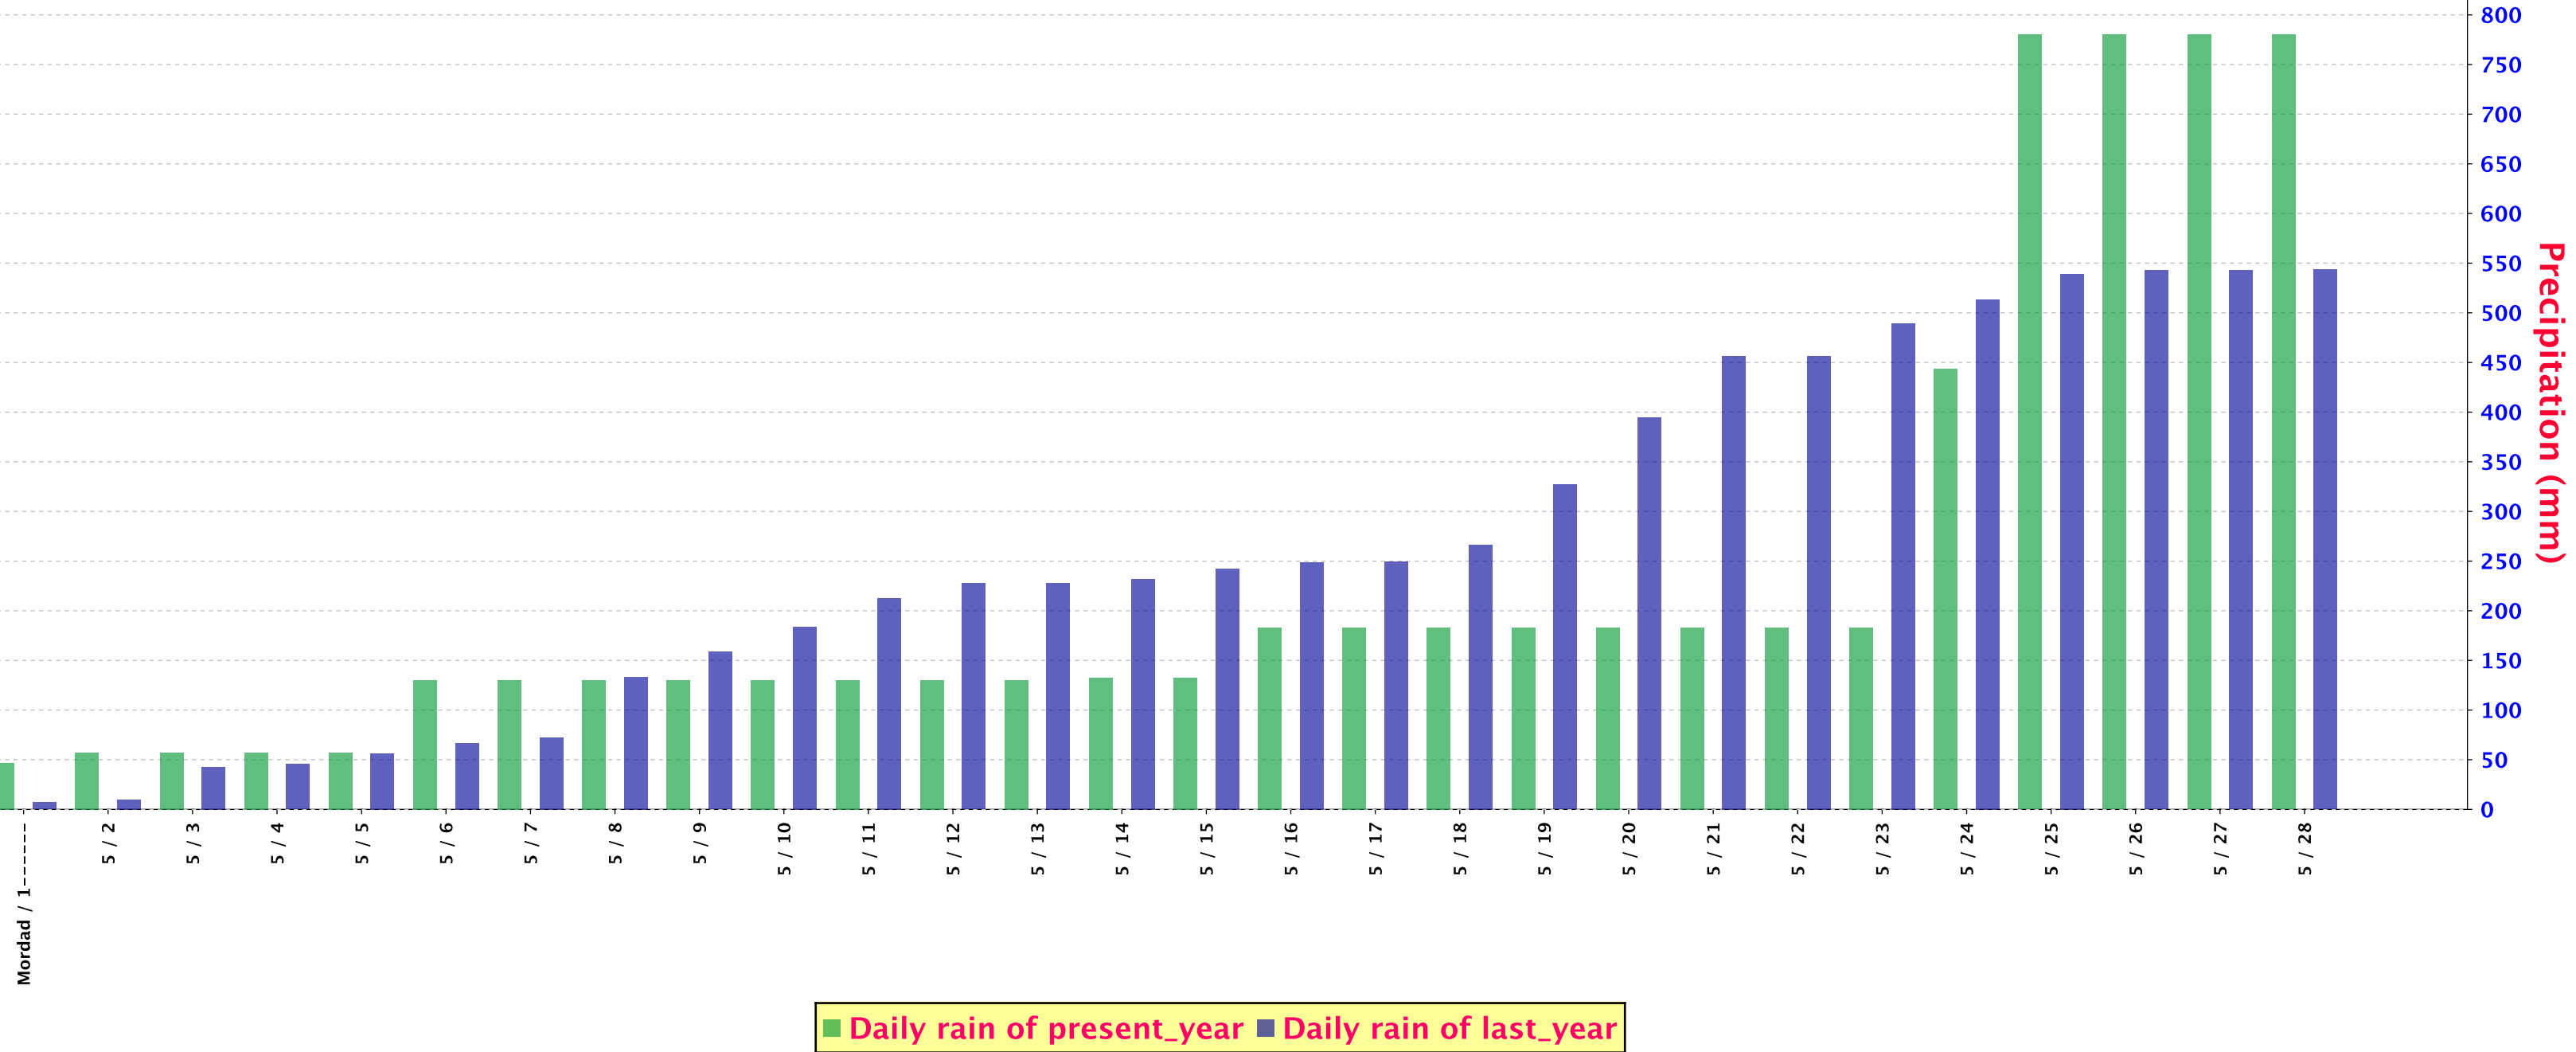

SUM PRECIPITATION FOR Gorgan (Hashemabad) (99241)

SUM PRECIPITATION FOR Khosroshahr (99244)

SUM PRECIPITATION FOR Rasht (Agricultural) (99272)

SUM PRECIPITATION FOR Lahijan (99276)

SUM PRECIPITATION FOR Miandoab (99292)