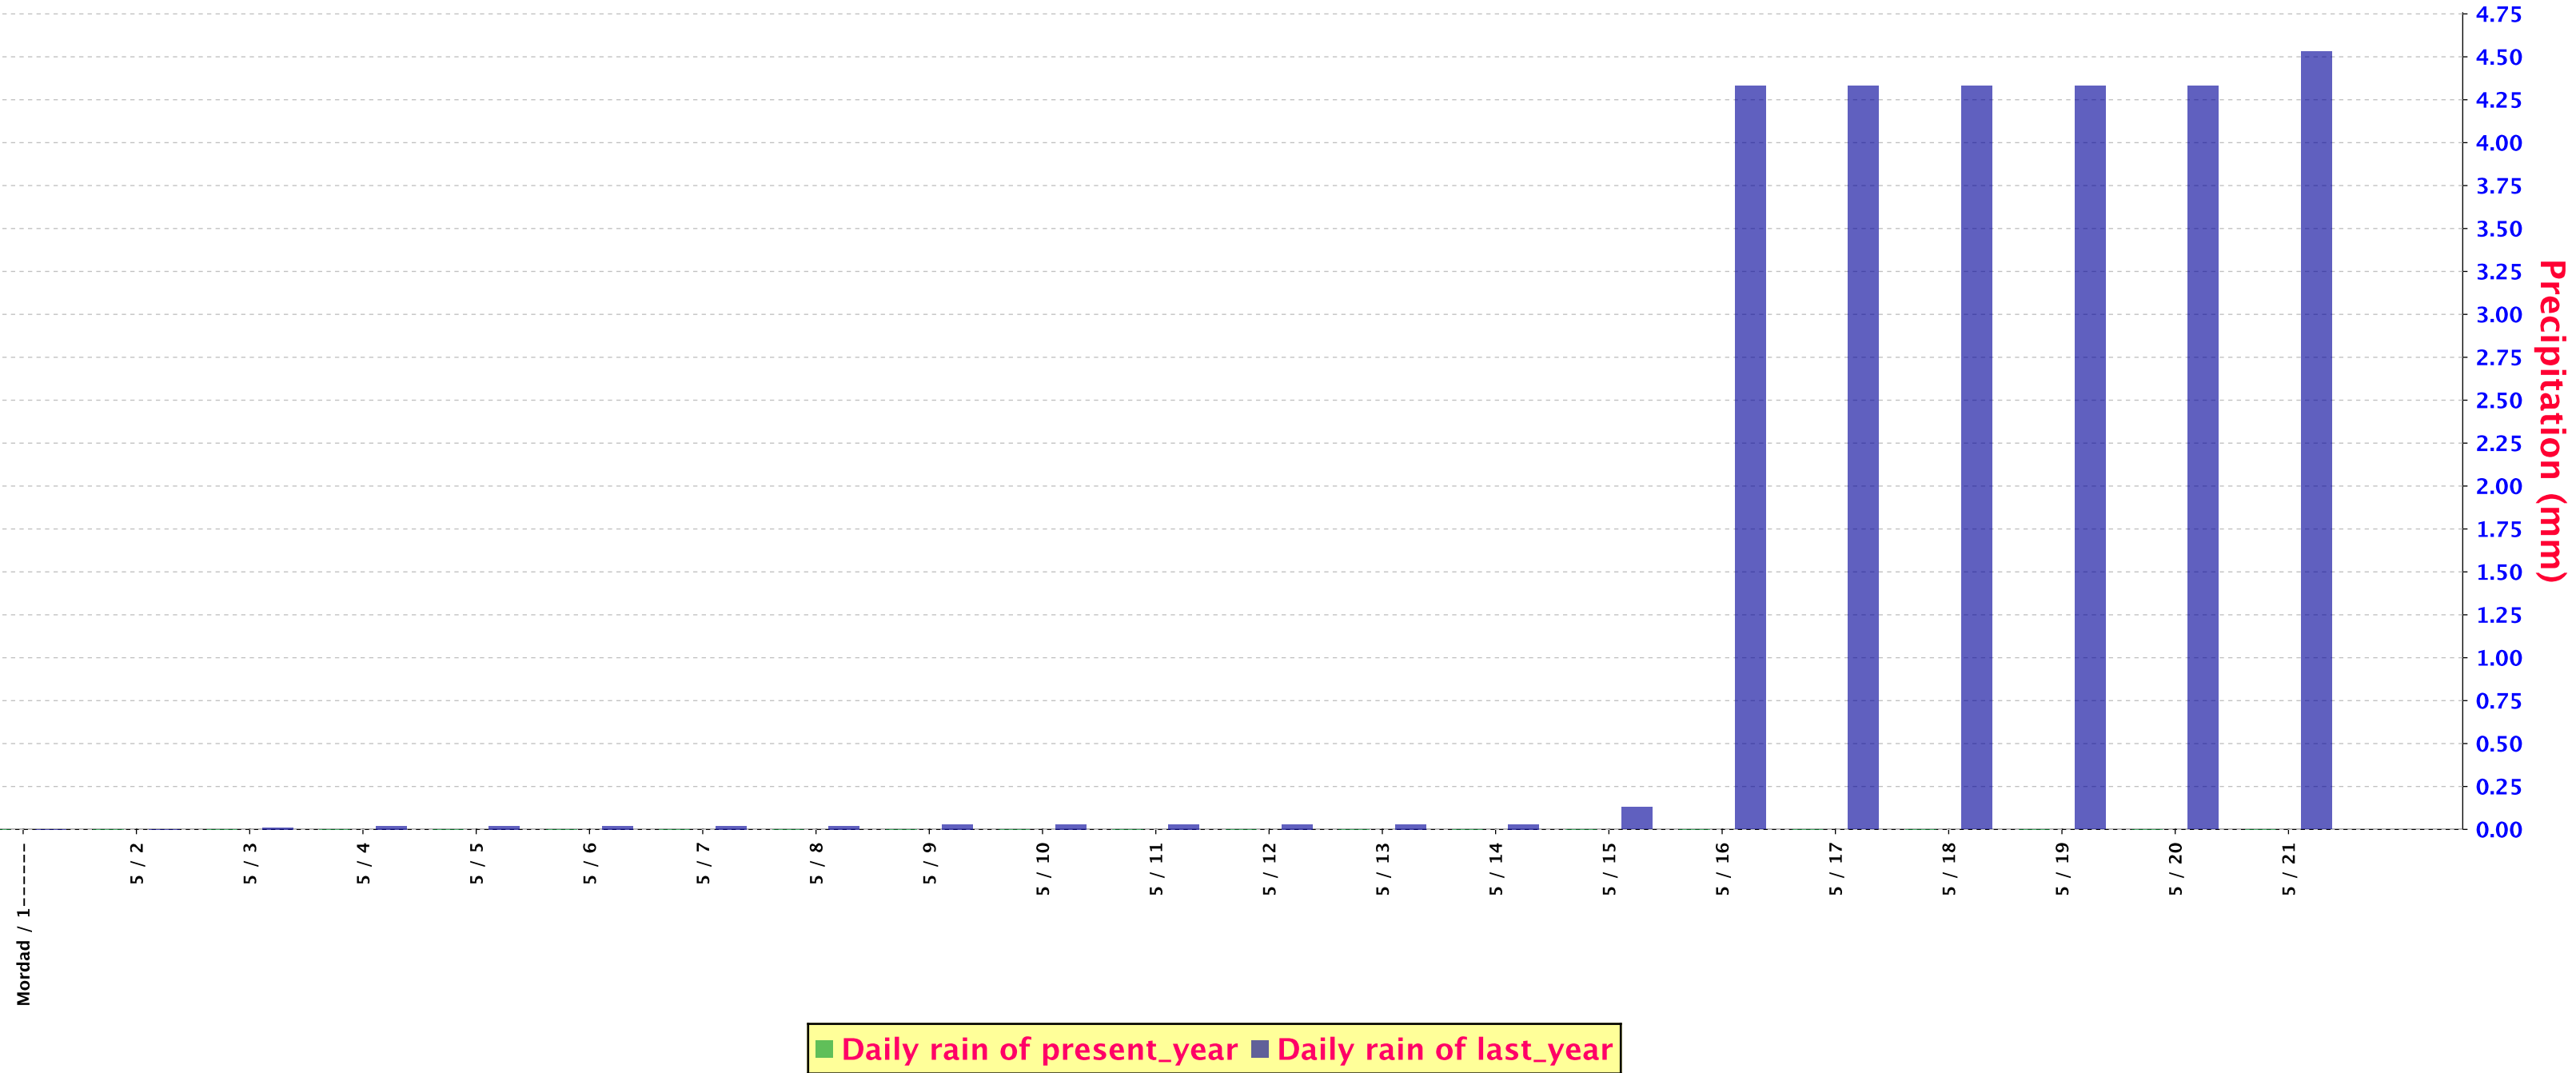

SUM PRECIPITATION FOR Zahedan (40856)

SUM PRECIPITATION FOR Bushehr (Airport) (40858)

SUM PRECIPITATION FOR Hasanabad (Darab) (40862)

SUM PRECIPITATION FOR Bandarabbas (40875)

SUM PRECIPITATION FOR Minab (40876)