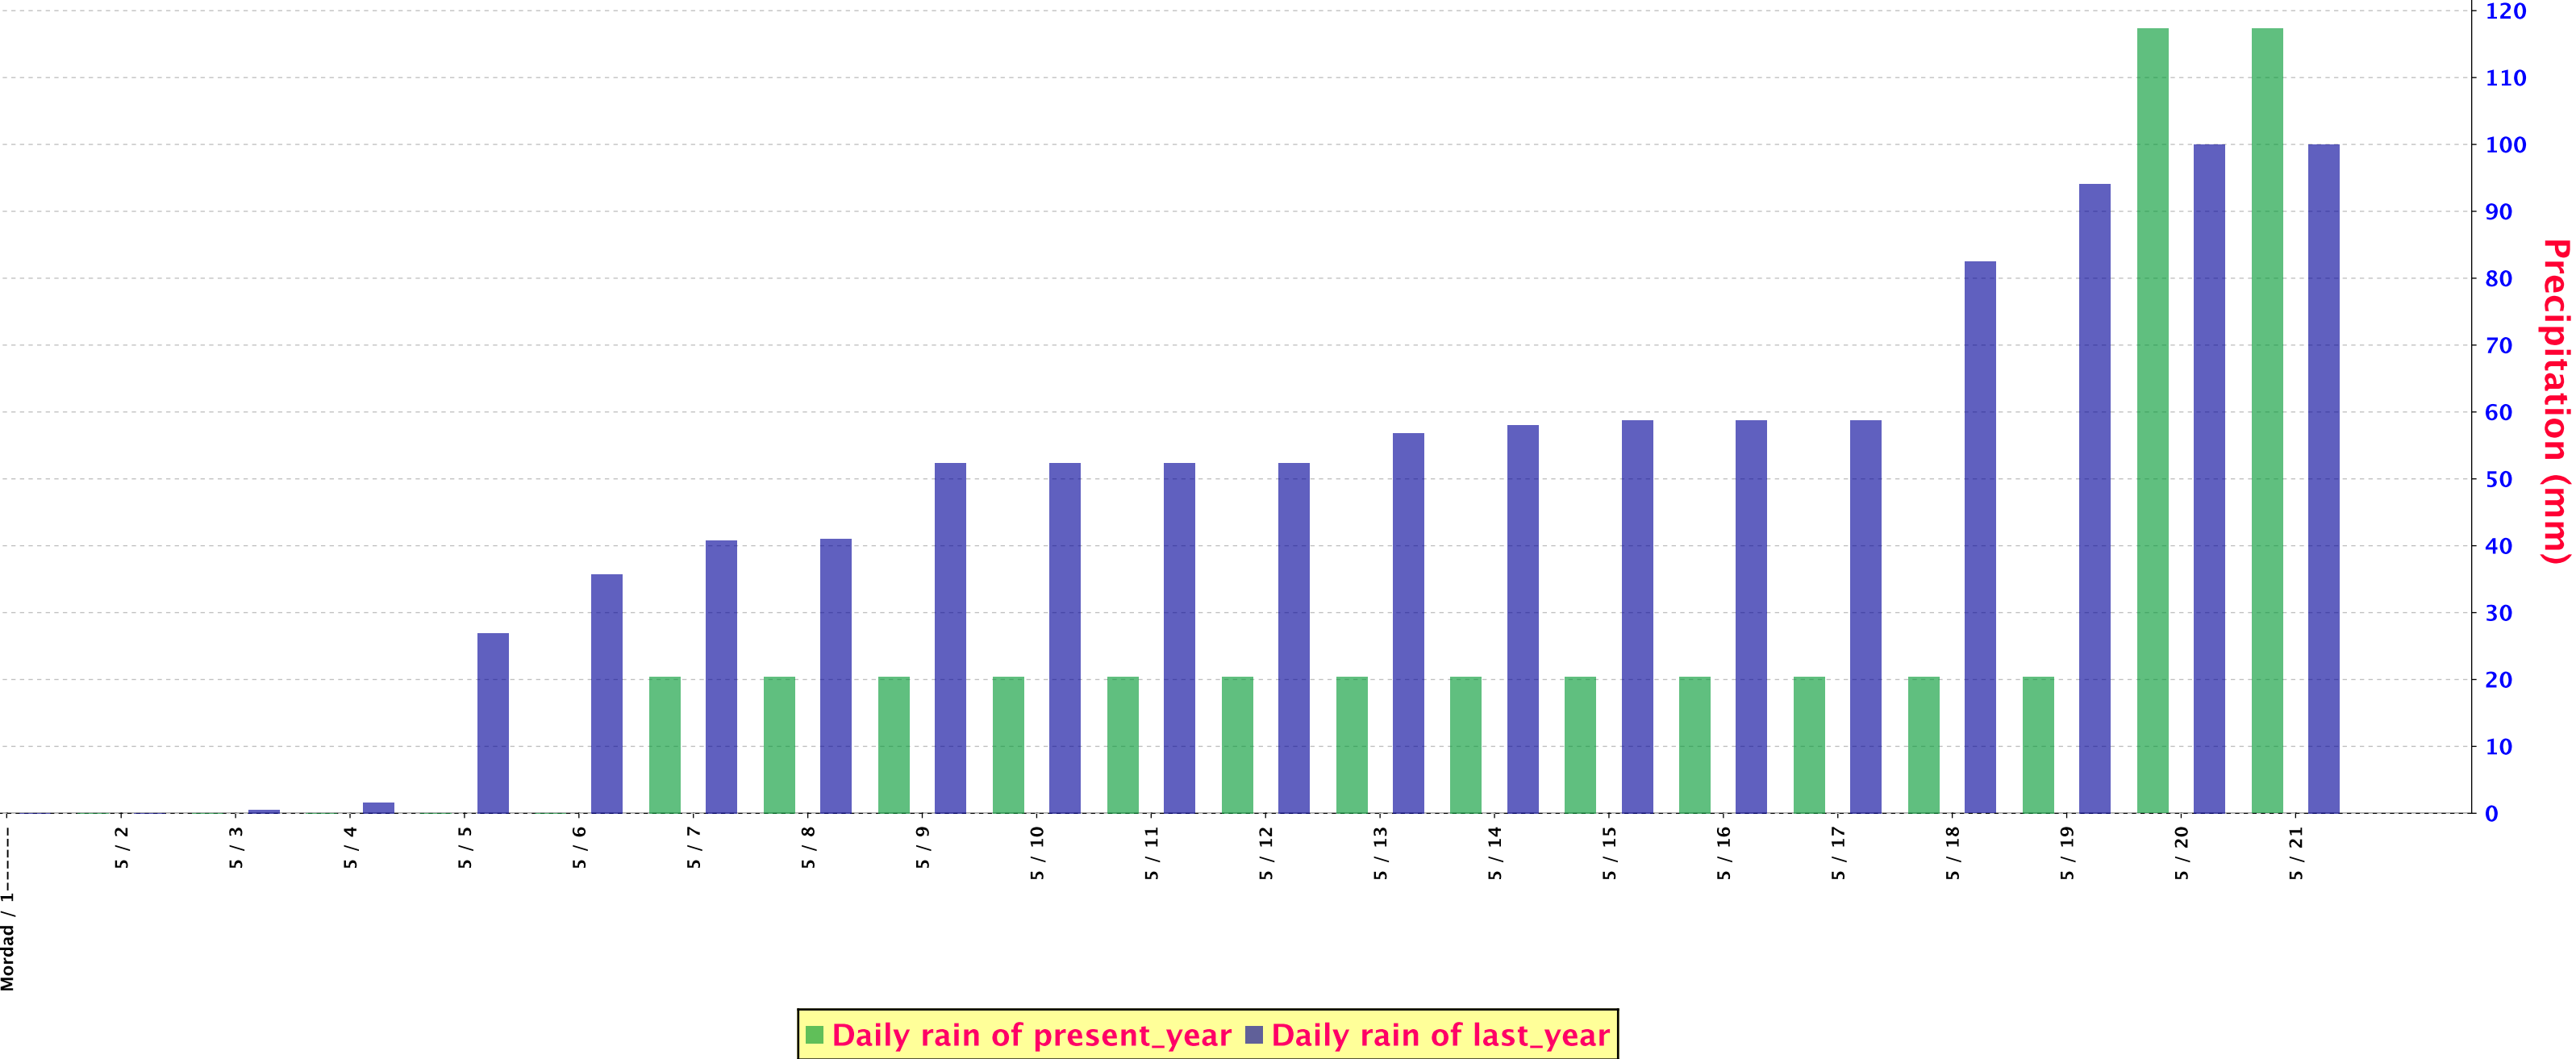

SUM PRECIPITATION FOR Tabriz (40706)

SUM PRECIPITATION FOR Ardebil (40708)

SUM PRECIPITATION FOR Orumiye (40712)

SUM PRECIPITATION FOR Bojnurd (40723)

SUM PRECIPITATION FOR Zanjan (40729)

SUM PRECIPITATION FOR Qazvin (40731)