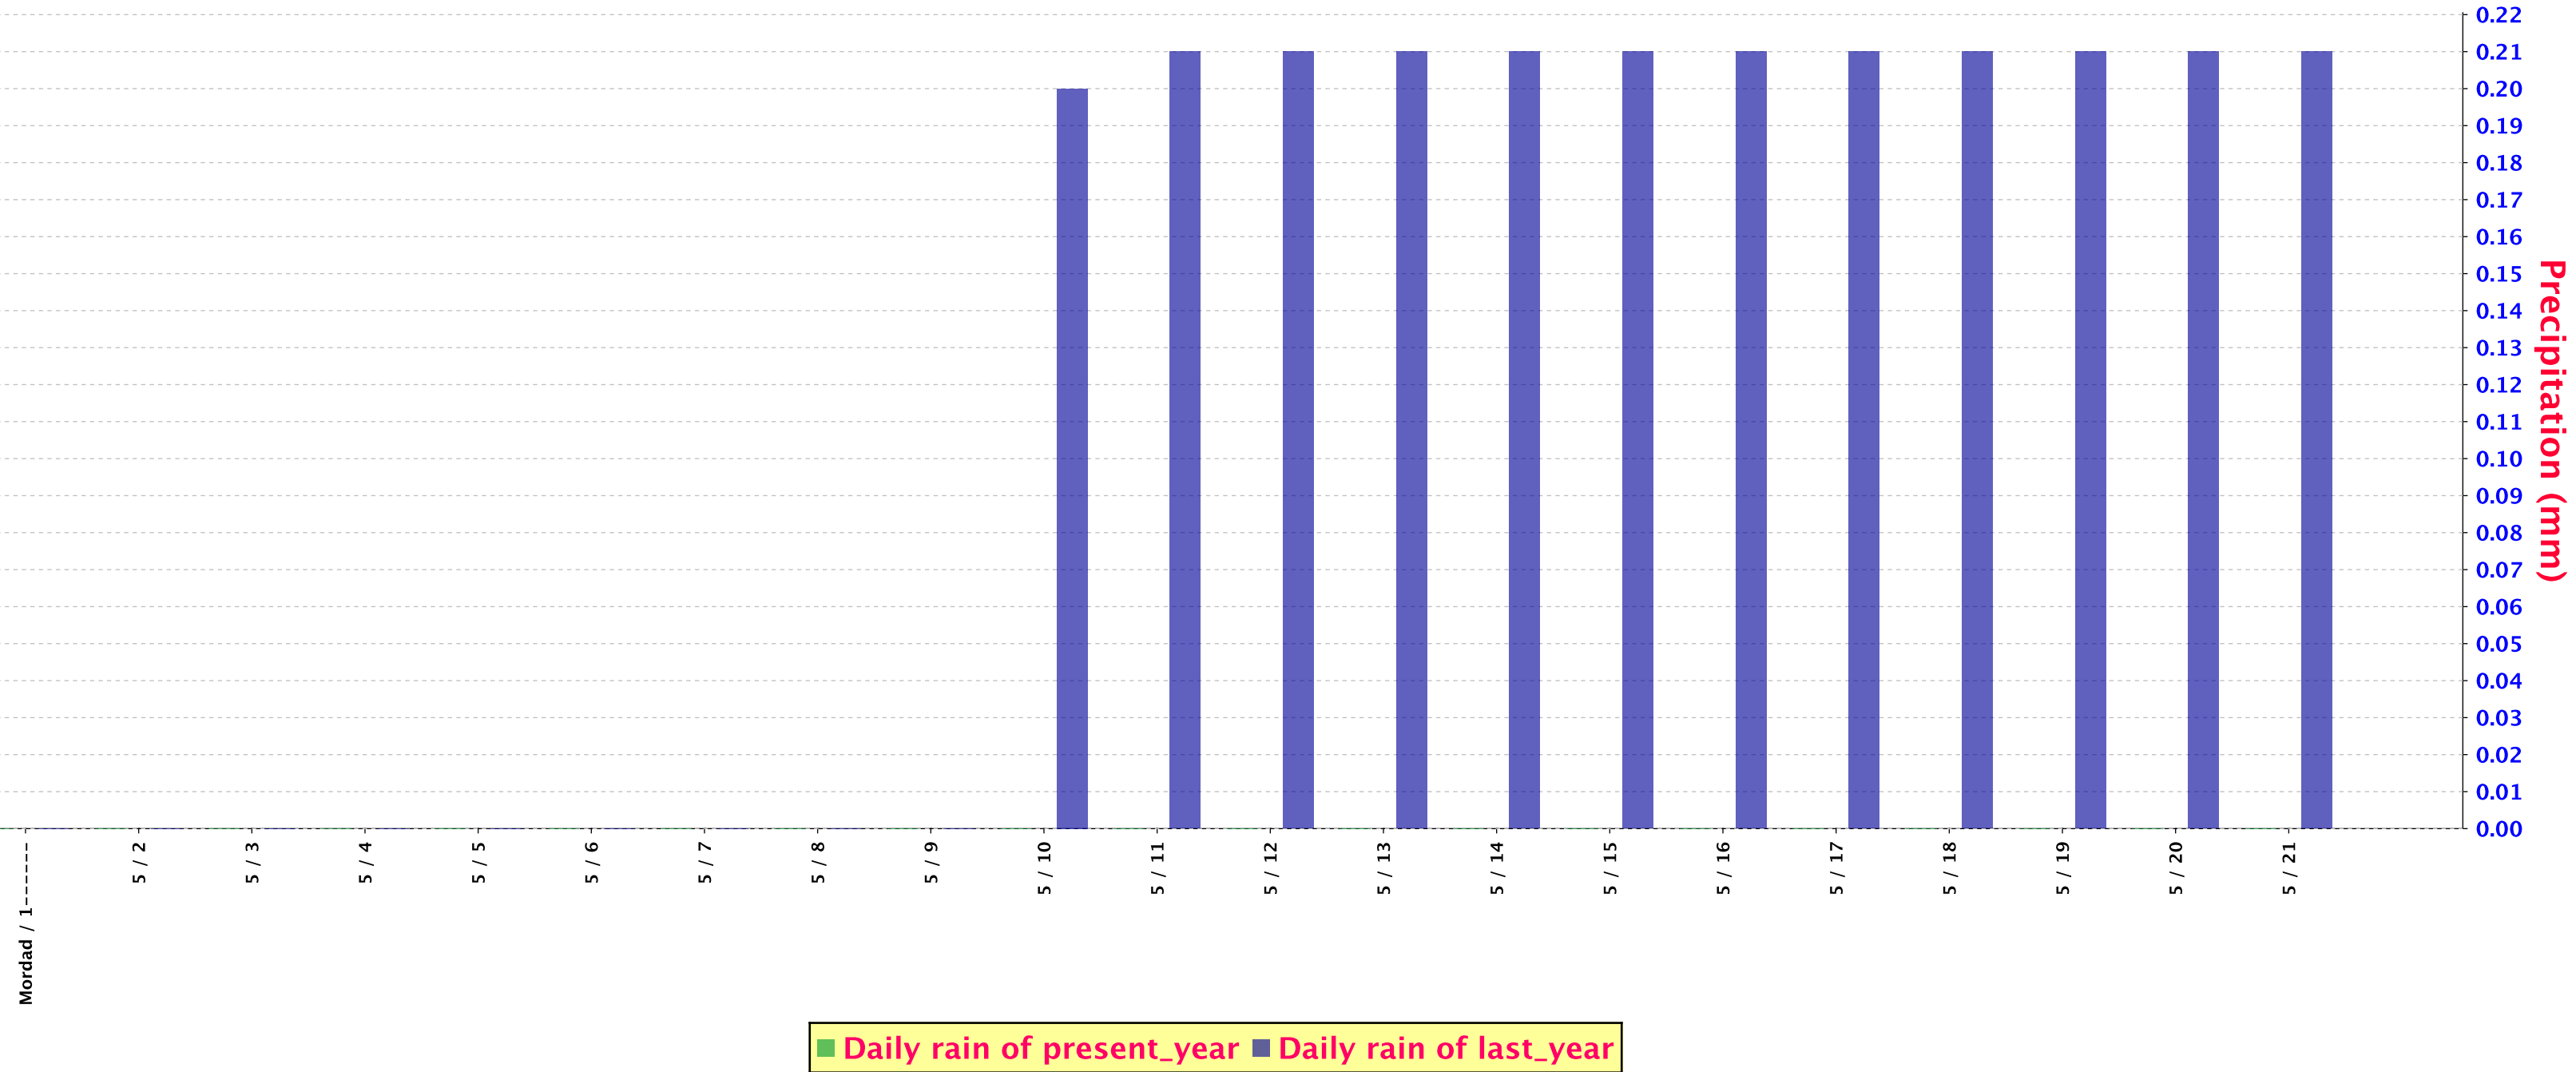

SUM PRECIPITATION FOR Safiabad (Dezful) (40794)