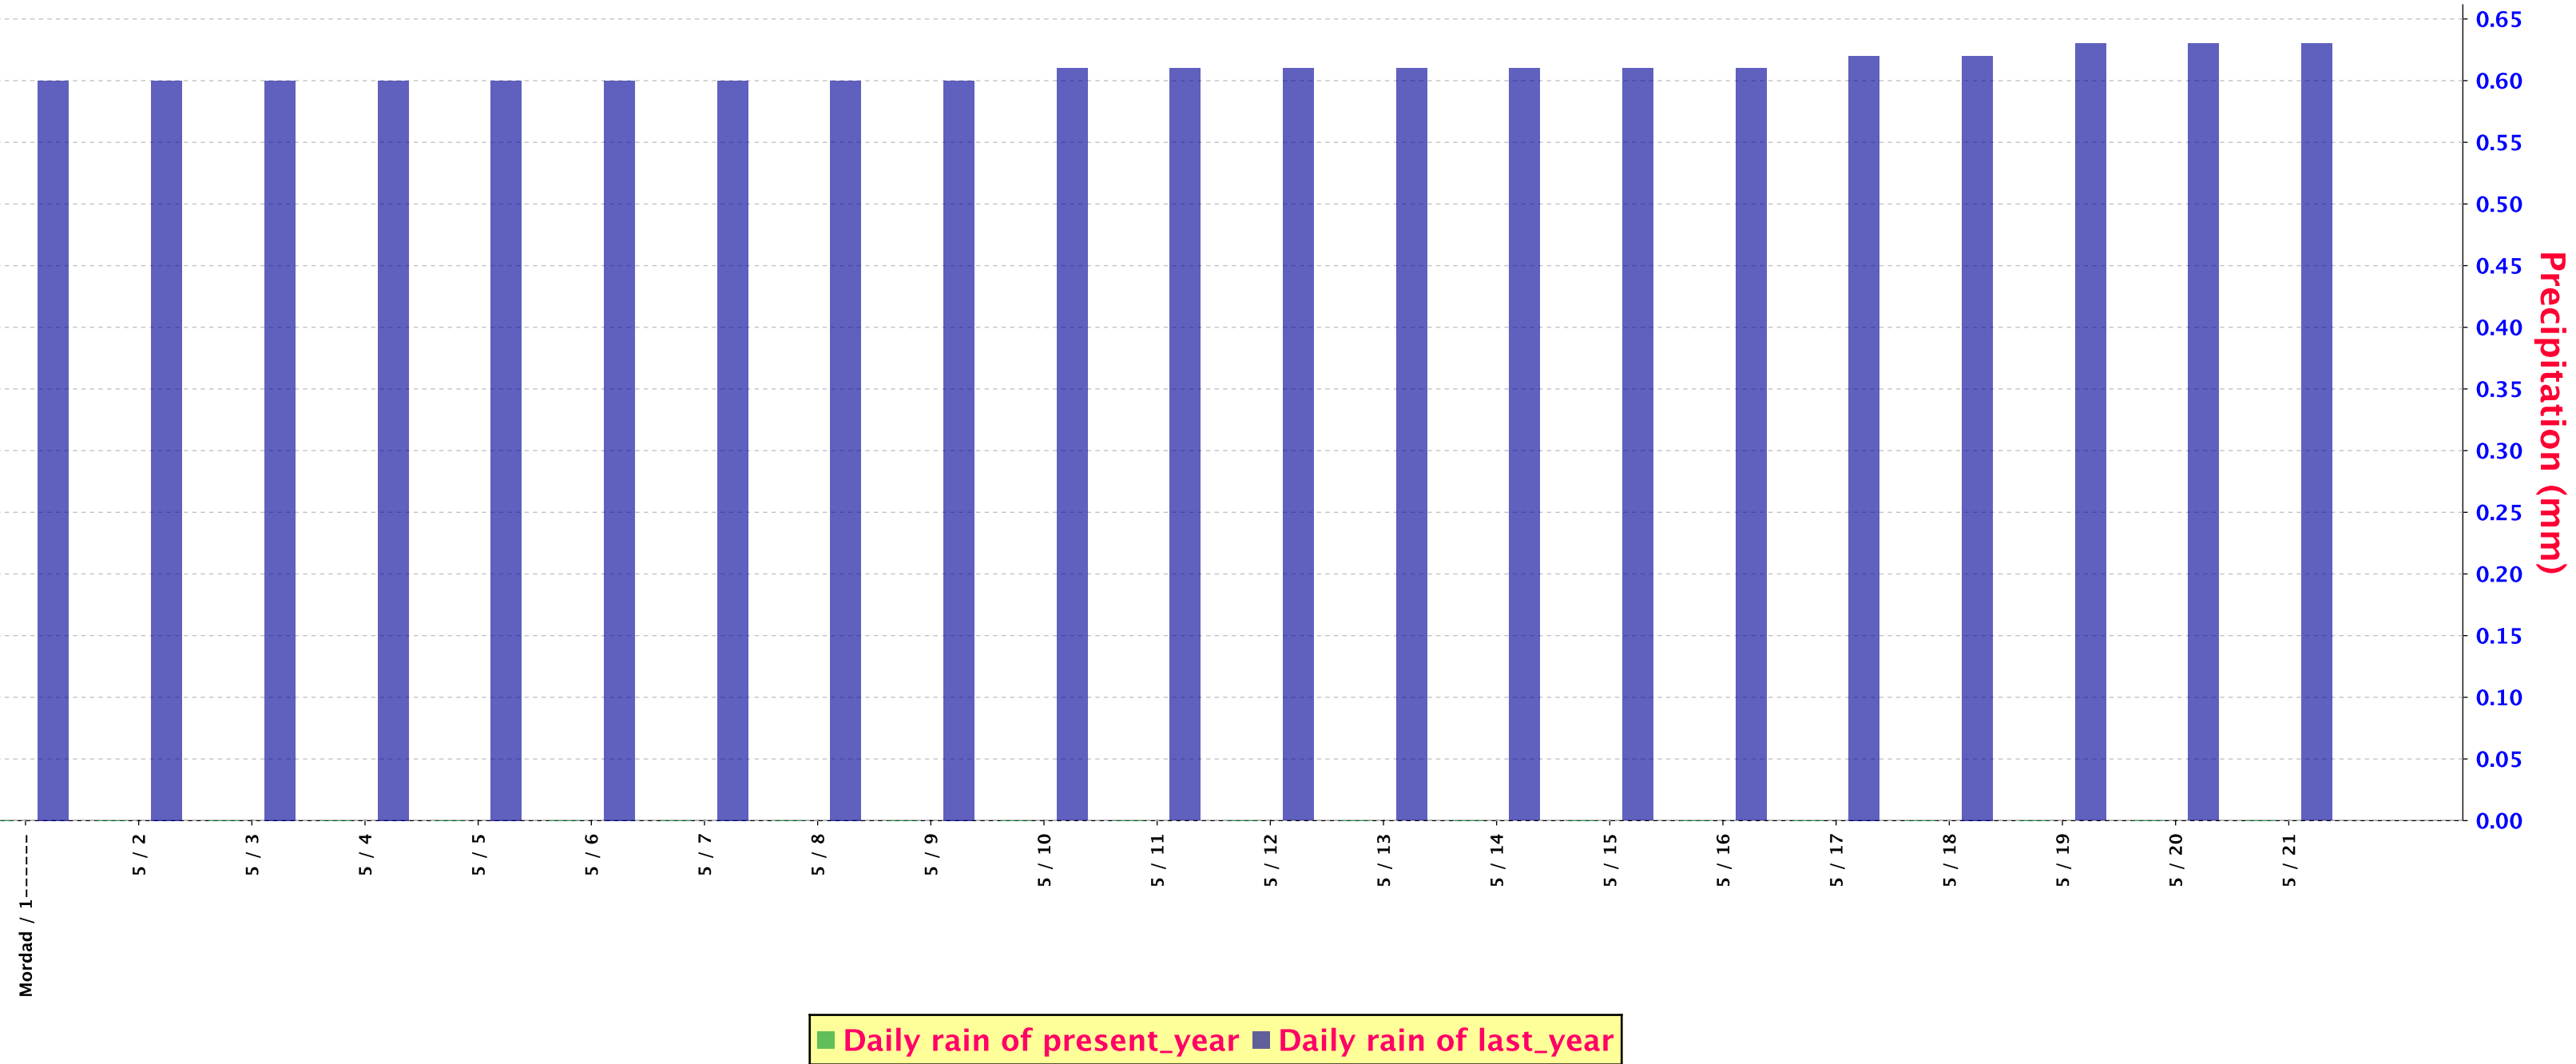

SUM PRECIPITATION FOR Yazd (40821)