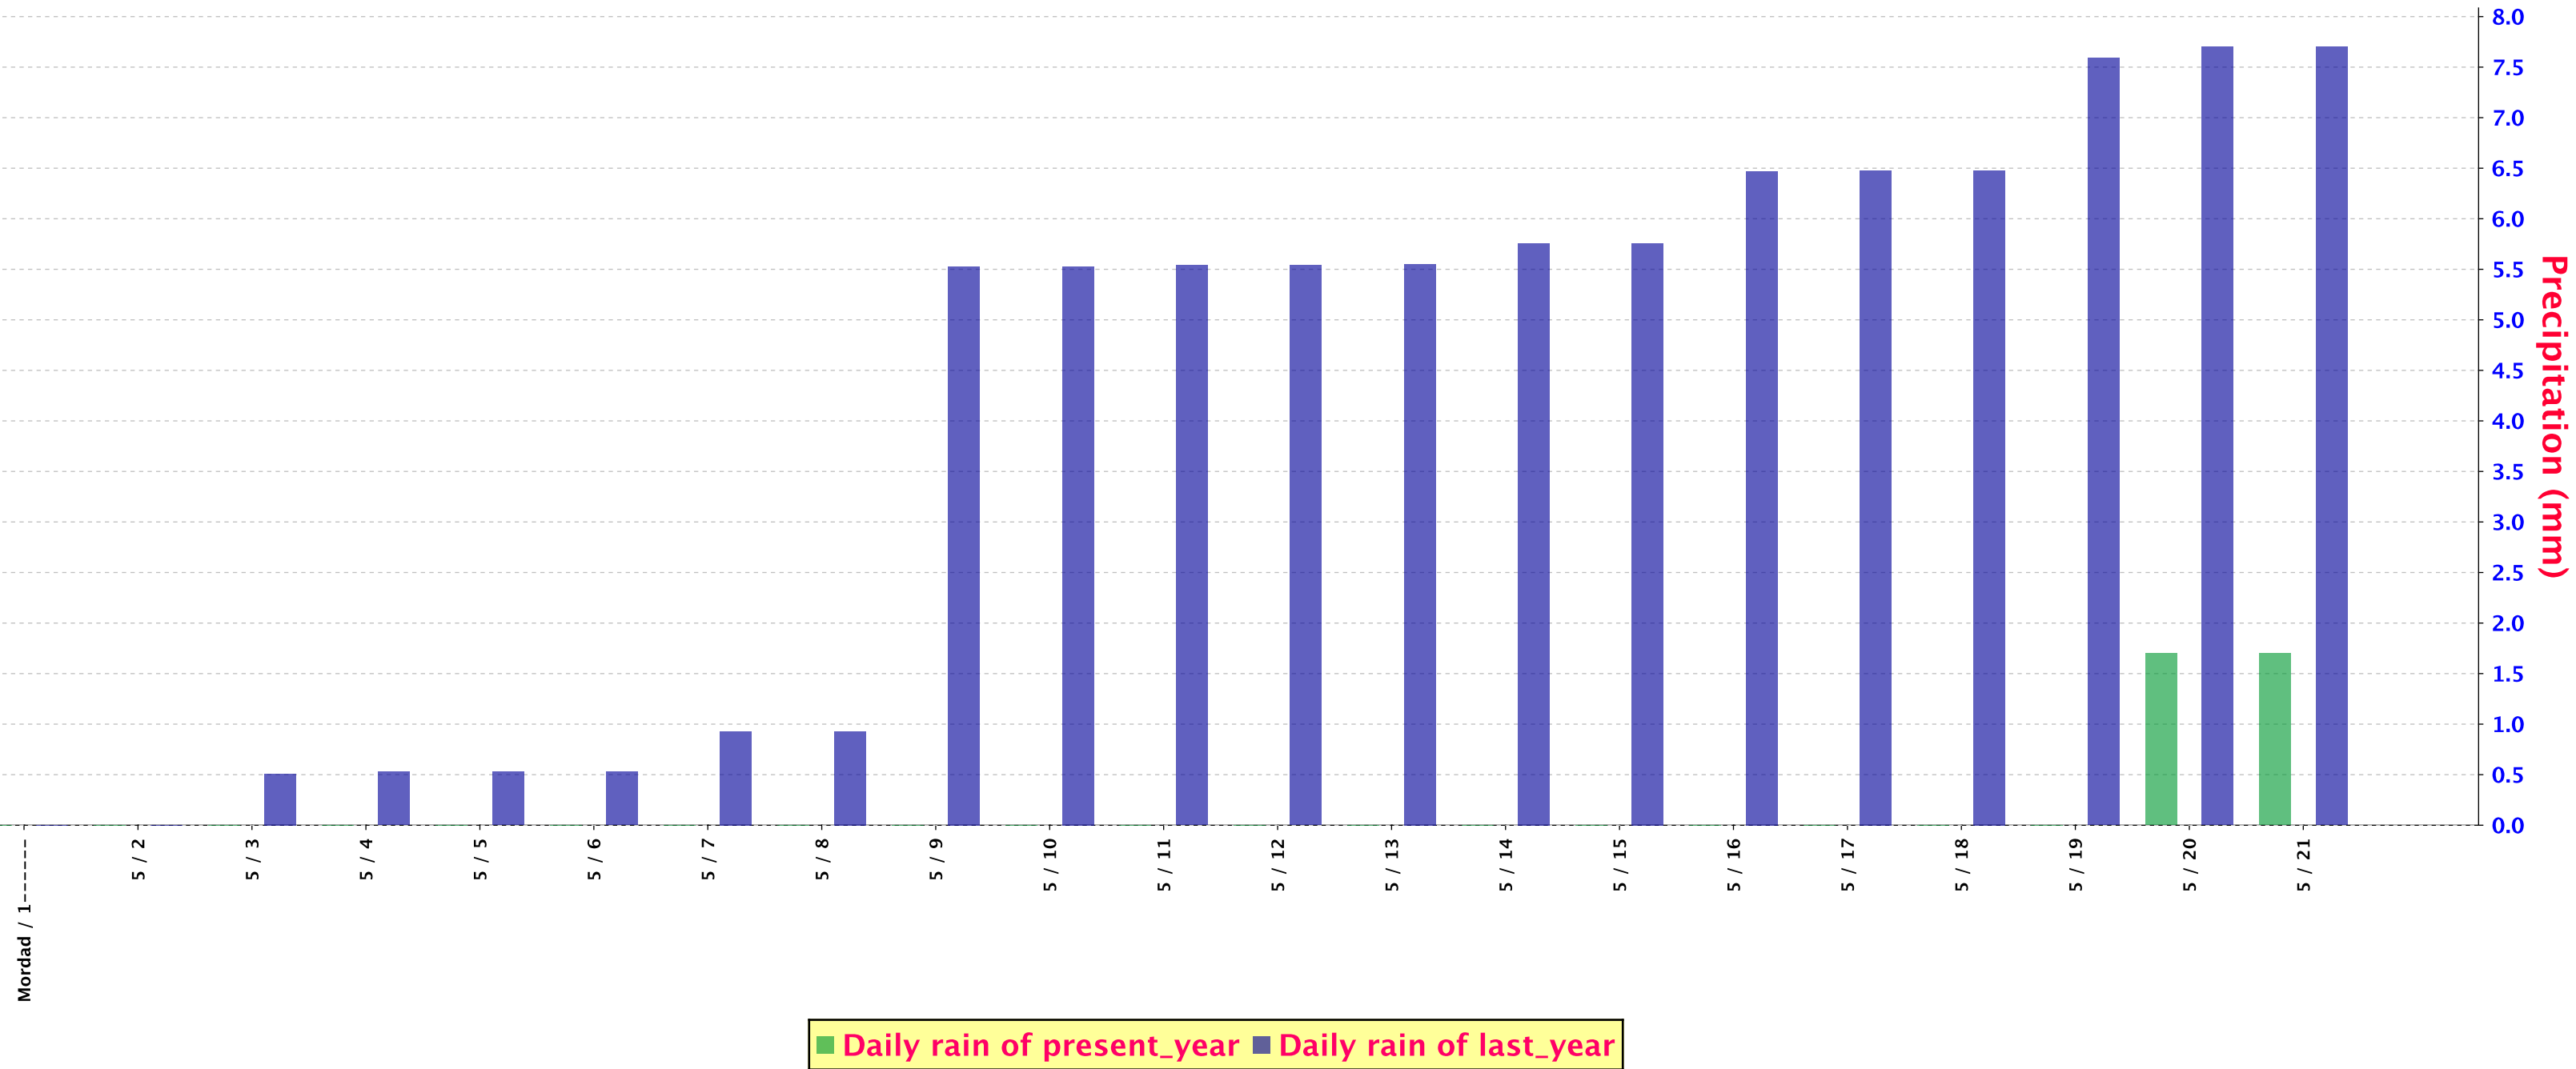

SUM PRECIPITATION FOR Shahrud (40739)