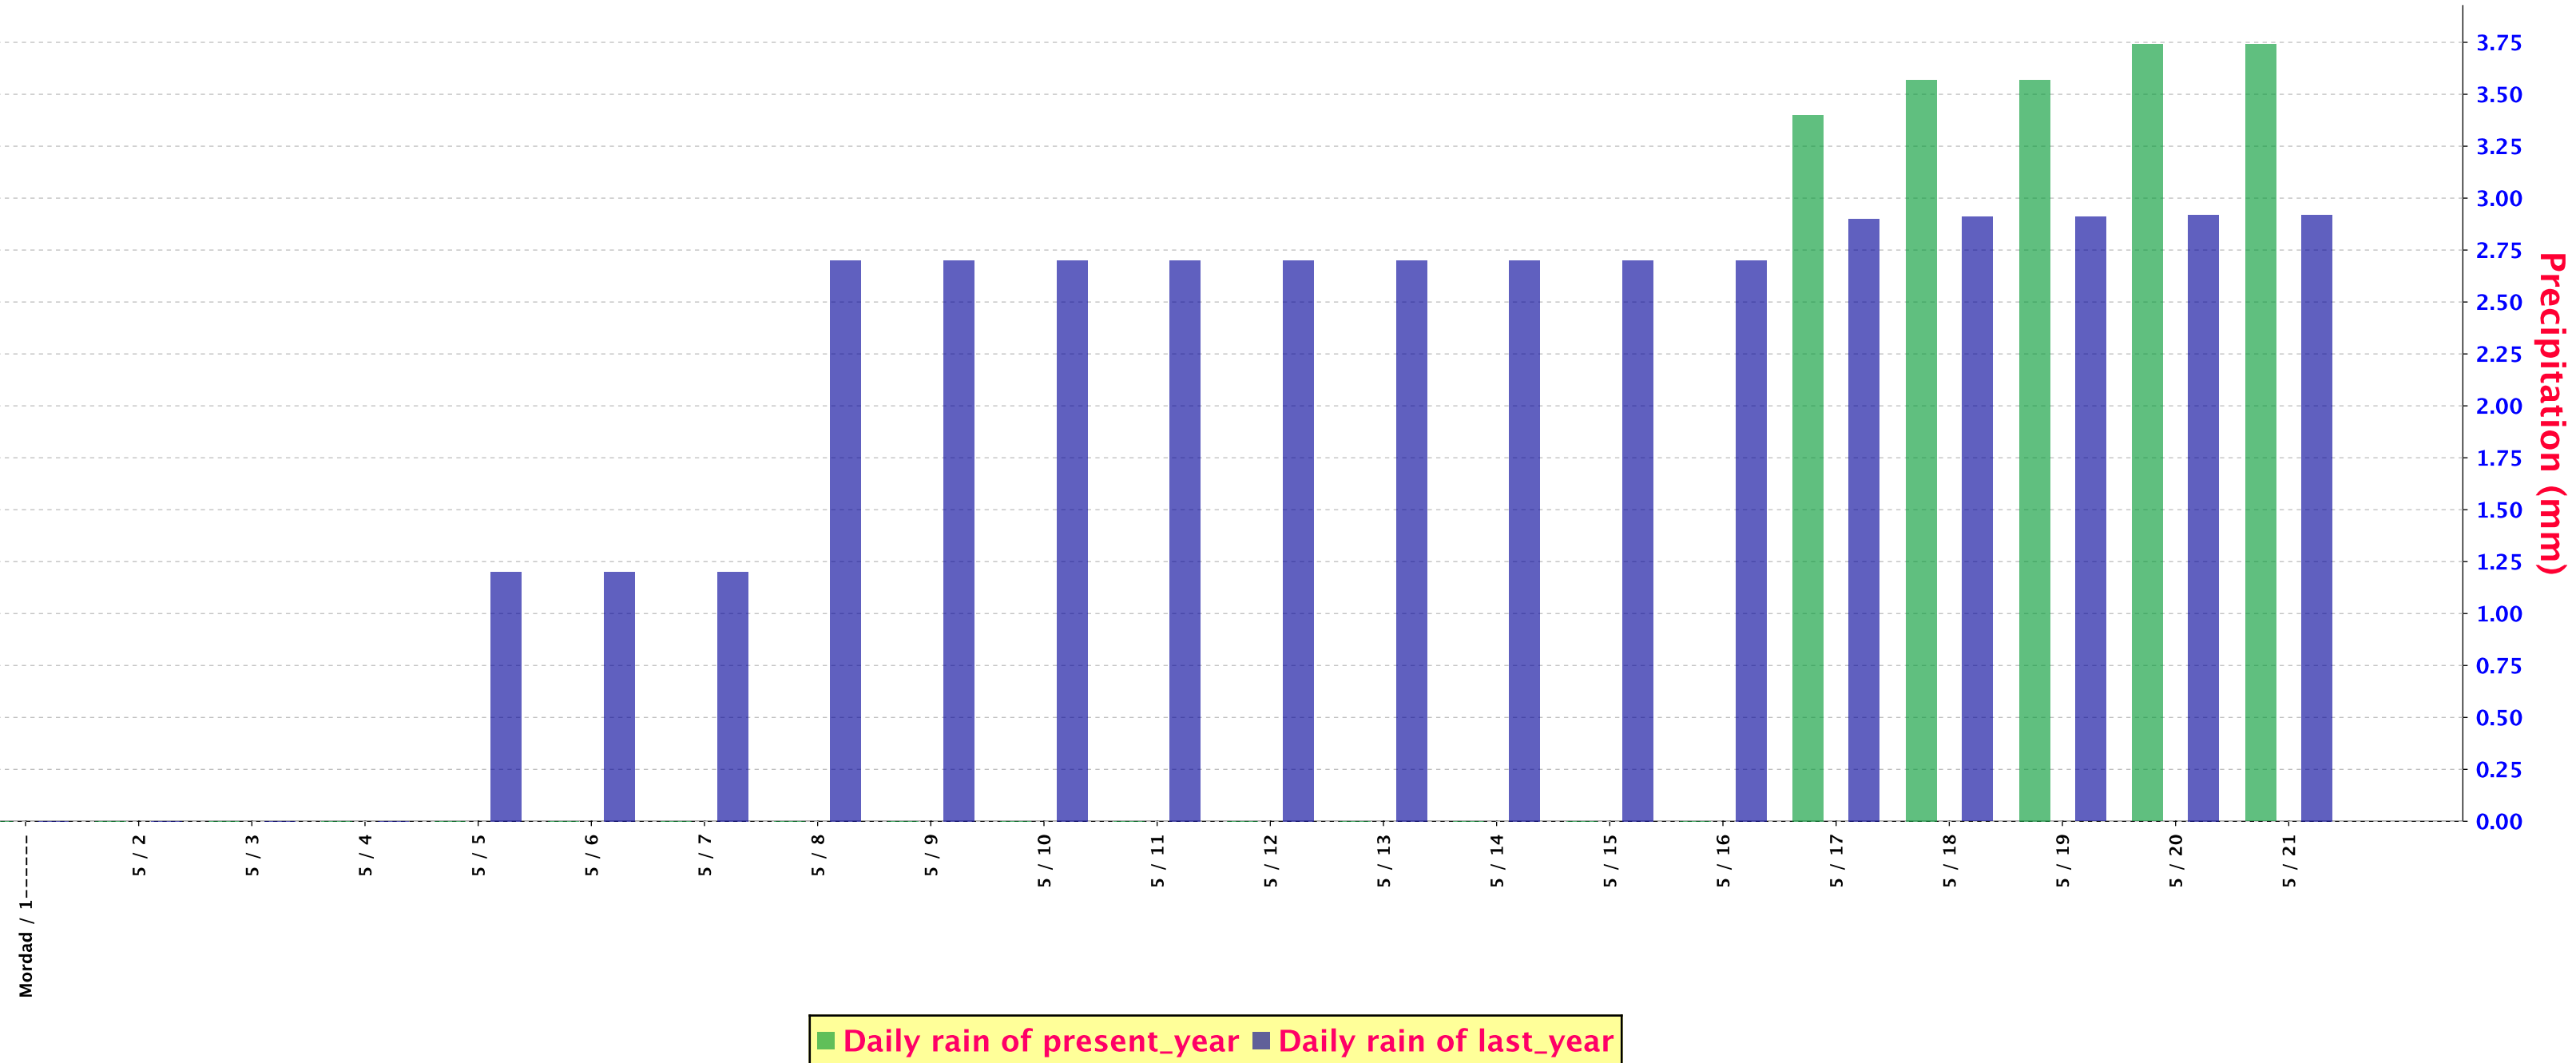

SUM PRECIPITATION FOR Esfahan (Airport) (40802)