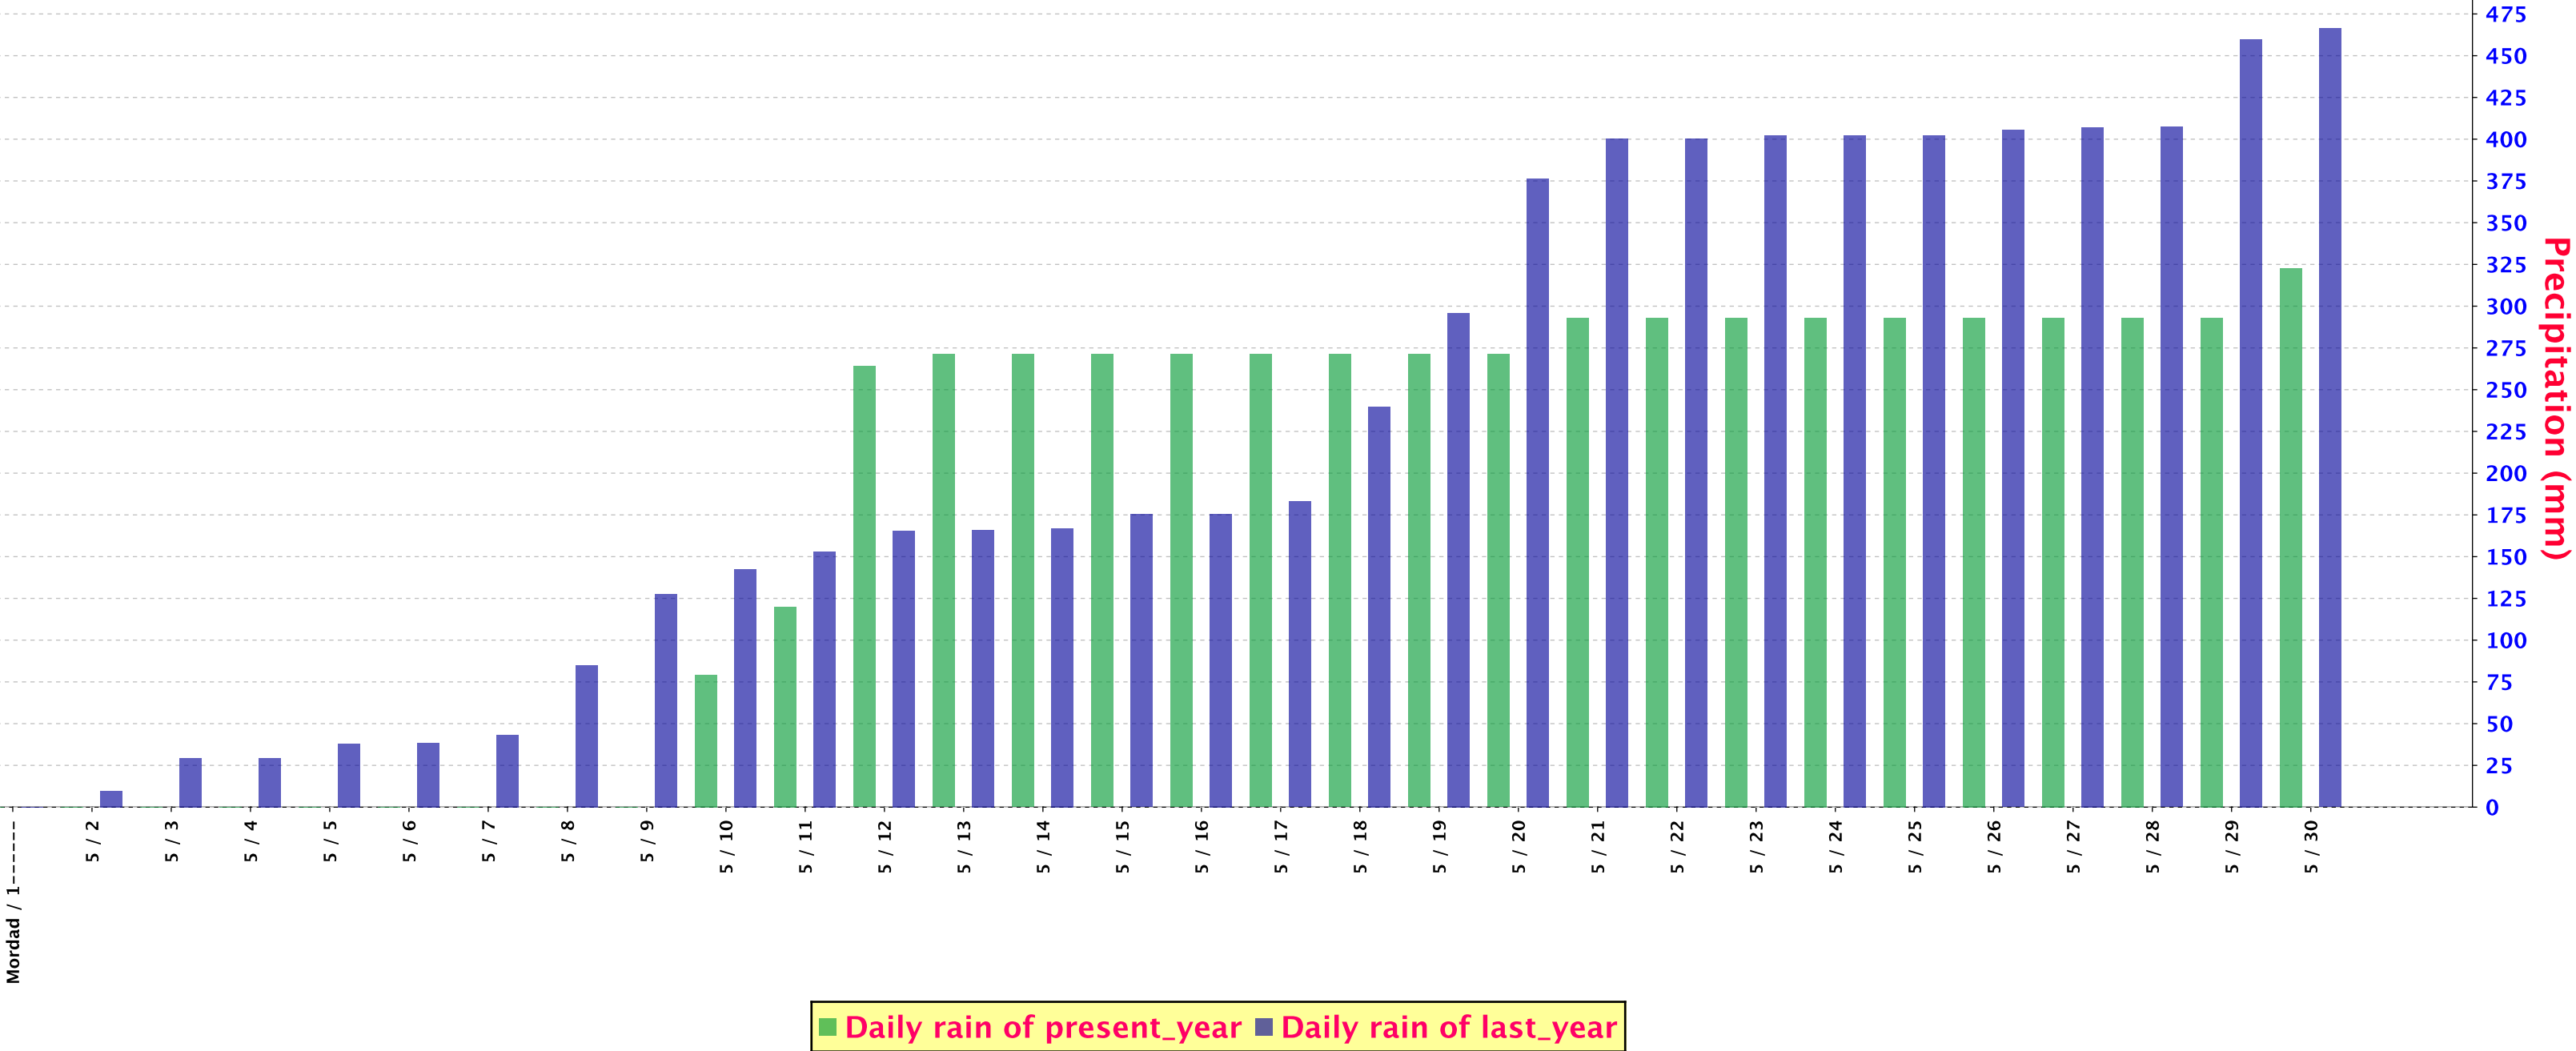

SUM PRECIPITATION FOR Rasht (Agricultural) (99272)