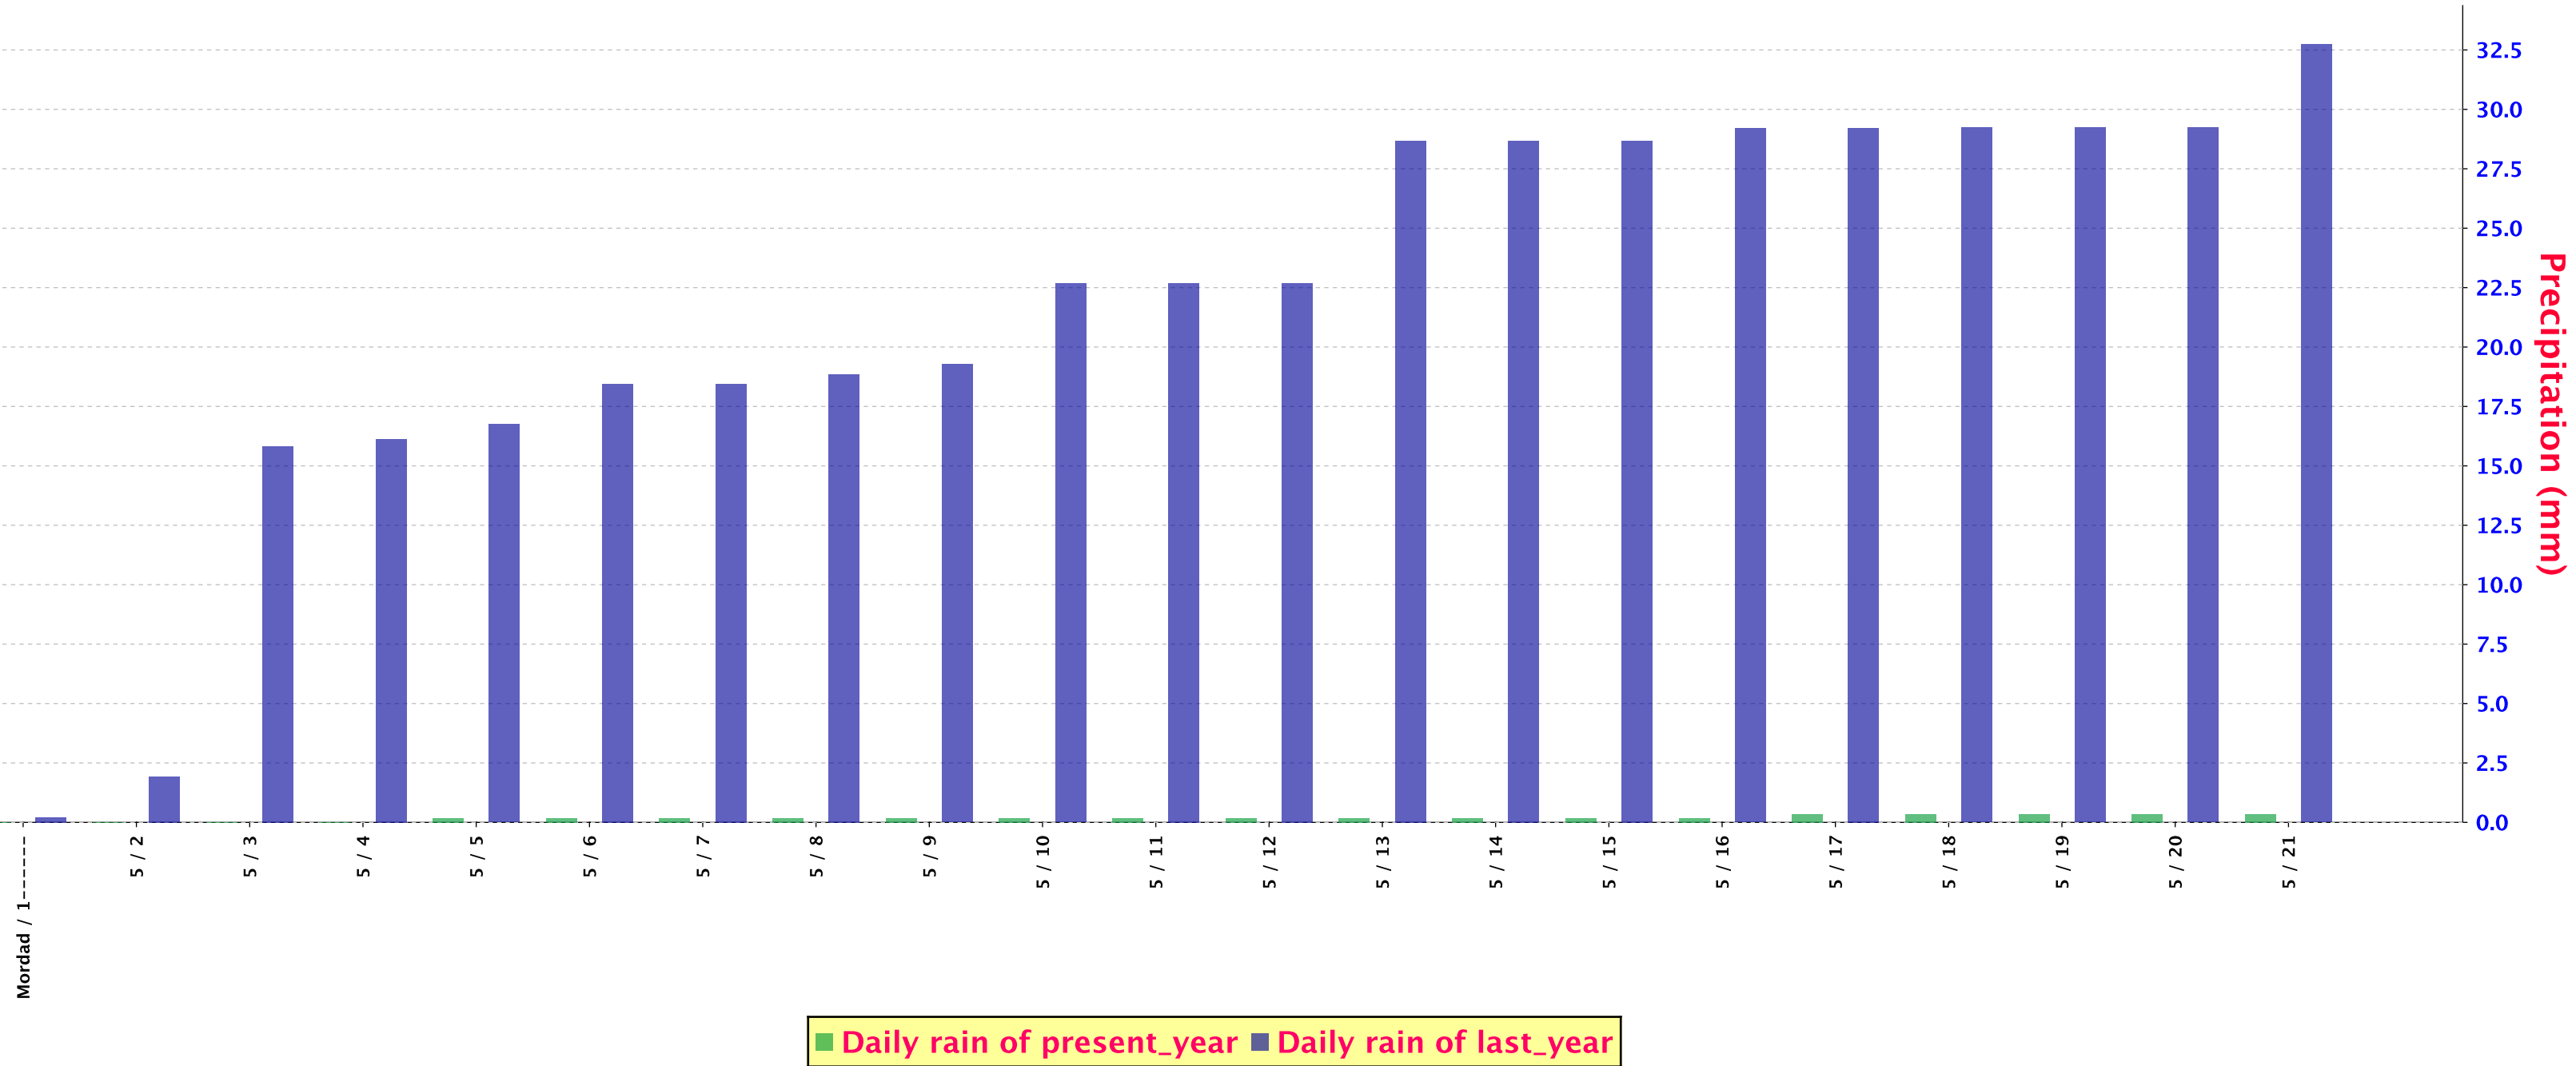

SUM PRECIPITATION FOR Tabriz (40706)

SUM PRECIPITATION FOR Ardebil (40708)

SUM PRECIPITATION FOR Orumiye (40712)

SUM PRECIPITATION FOR Bojnurd (40723)

SUM PRECIPITATION FOR Zanjan (40729)

SUM PRECIPITATION FOR Qazvin (40731)