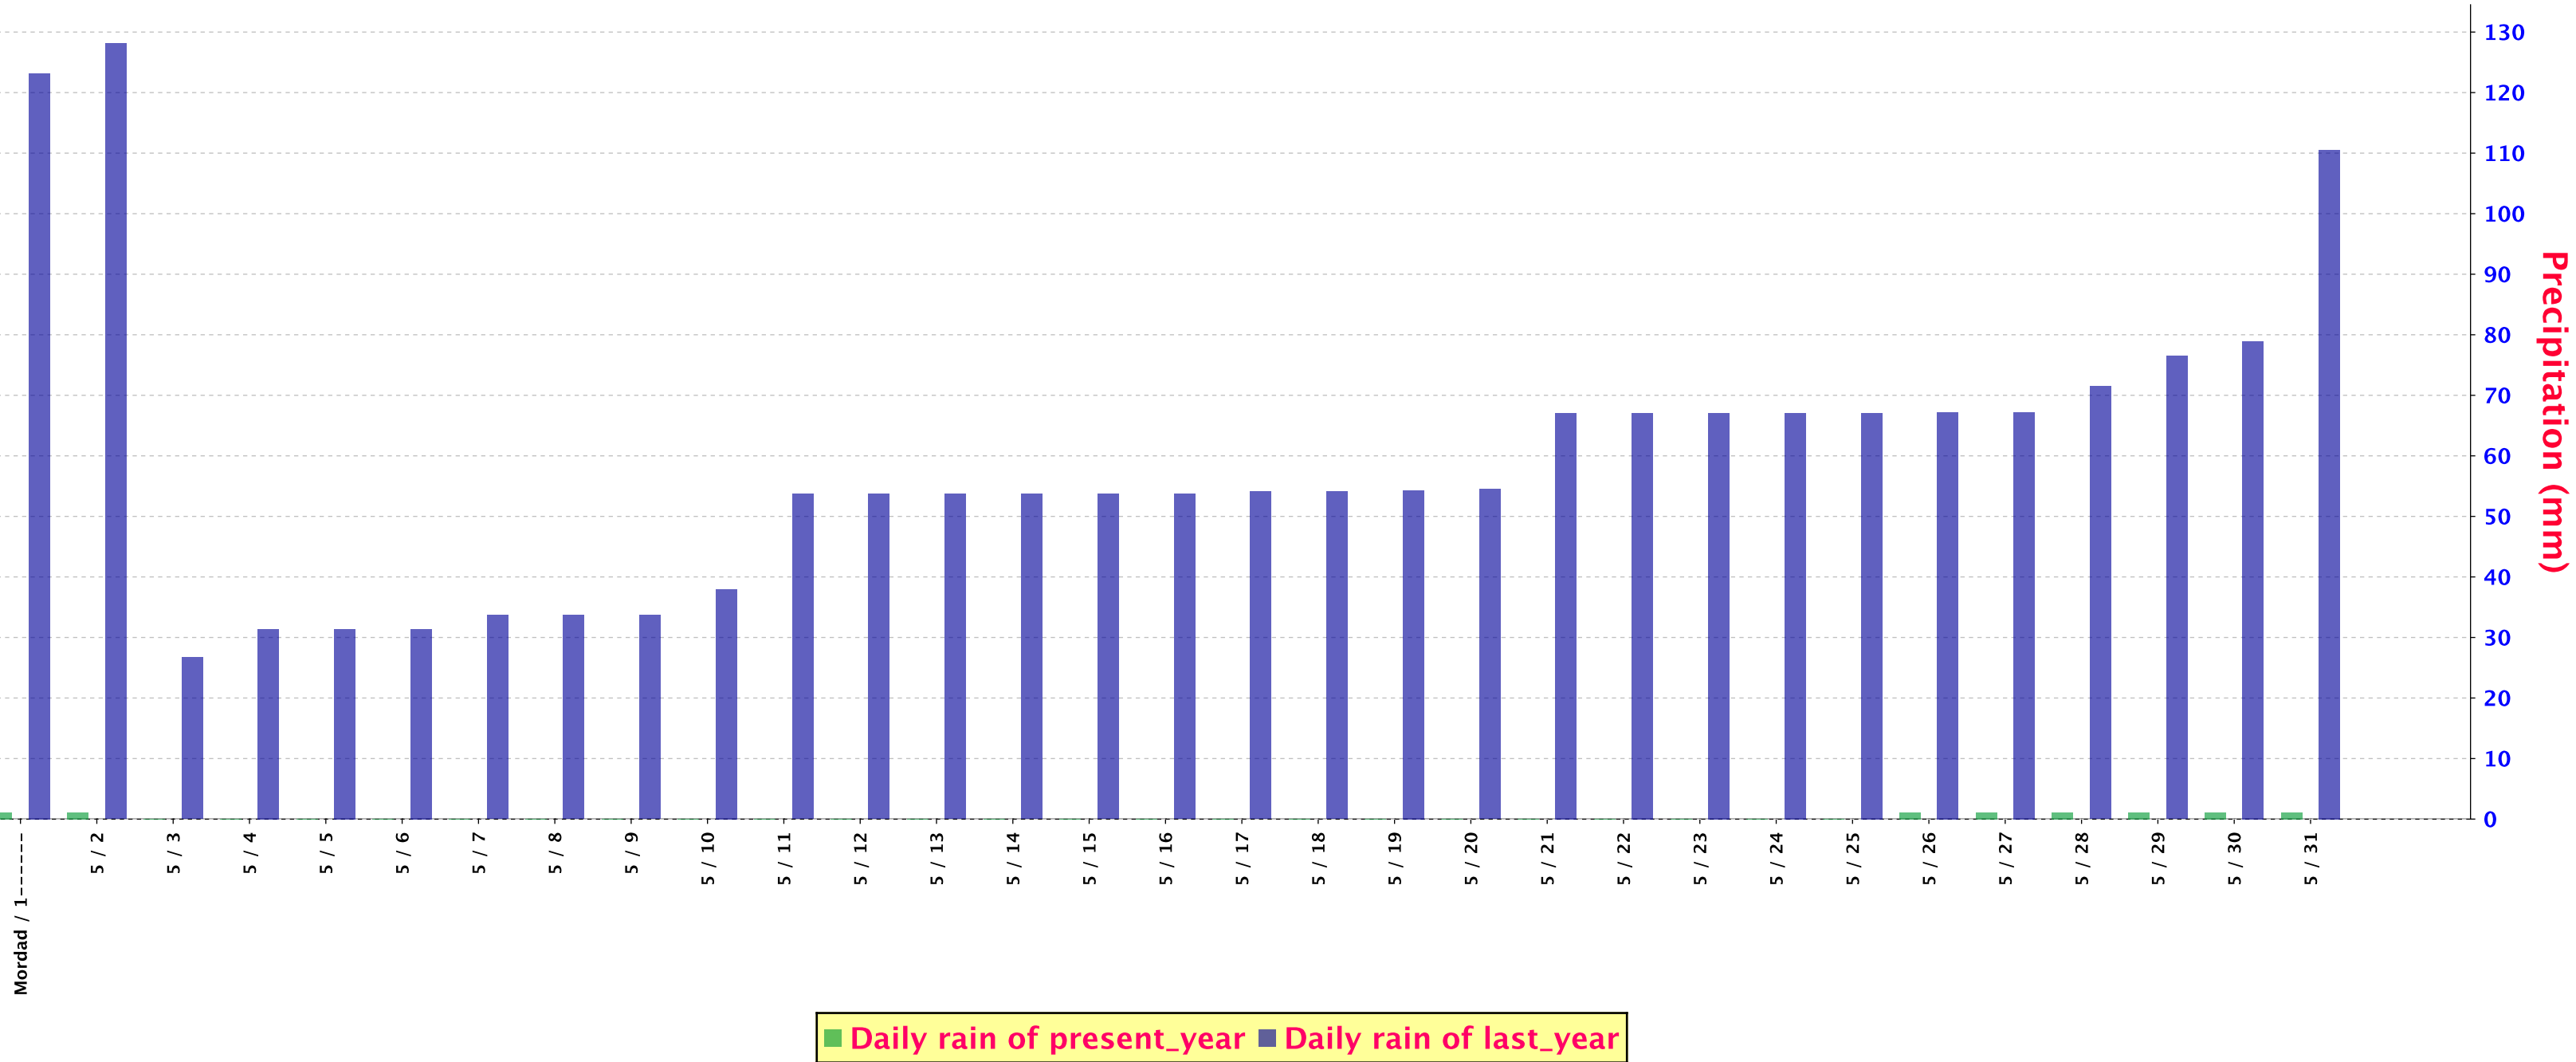

SUM PRECIPITATION FOR Kheirabad (99334)