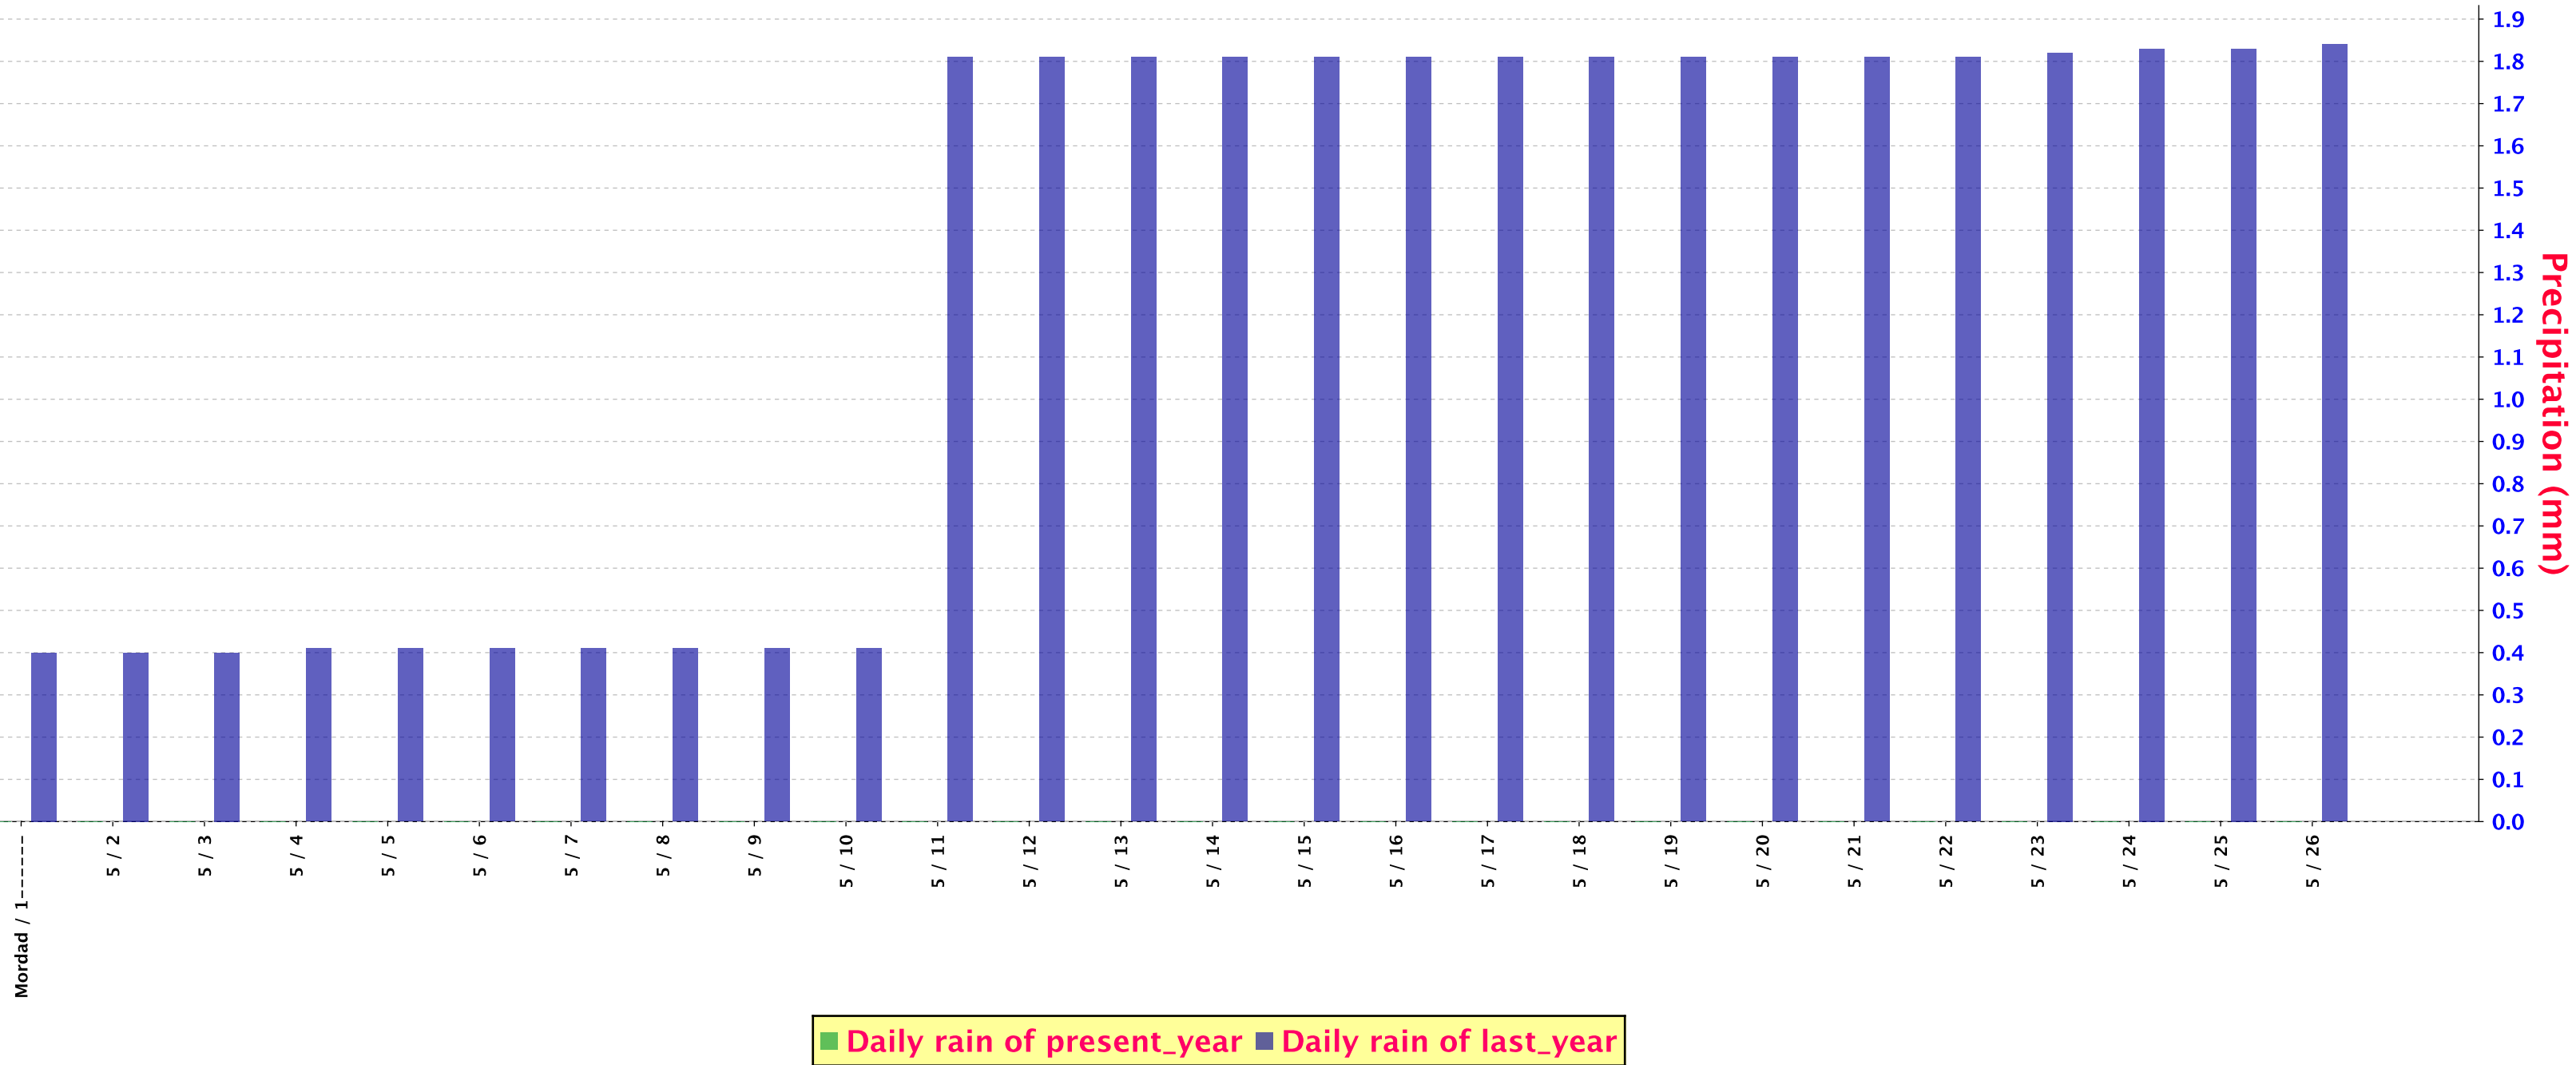

SUM PRECIPITATION FOR Sararud (Kermanshah) (99621)