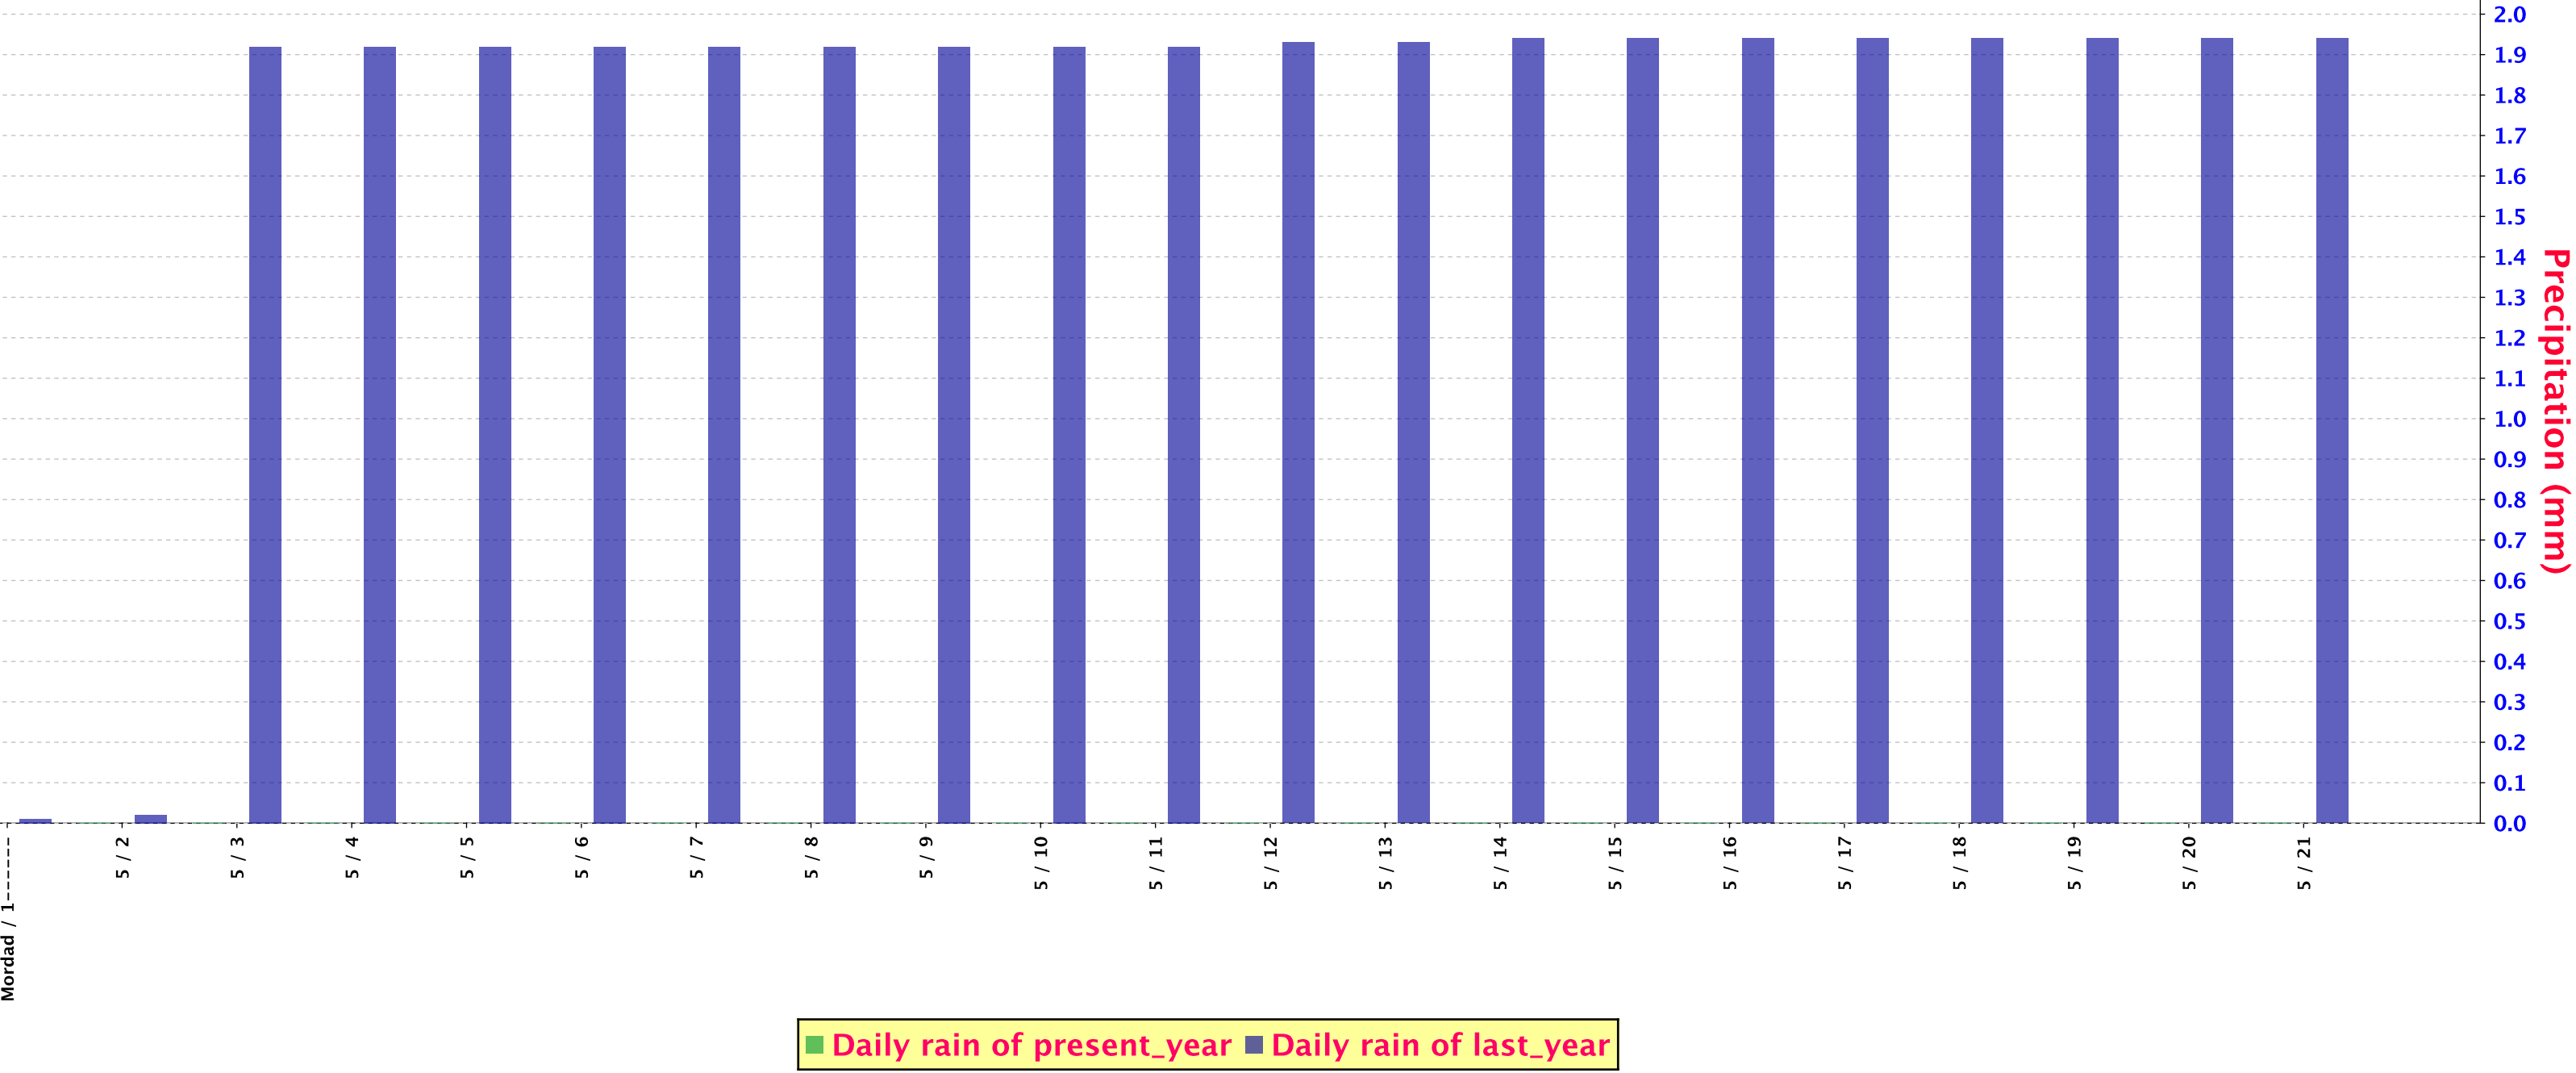

SUM PRECIPITATION FOR Kermanshah (40766)

SUM PRECIPITATION FOR Hamedan (Airport) (40768)

SUM PRECIPITATION FOR Arak (40769)

SUM PRECIPITATION FOR Qom (40770)

SUM PRECIPITATION FOR Ilam (40780)

SUM PRECIPITATION FOR Khorramabad (40782)