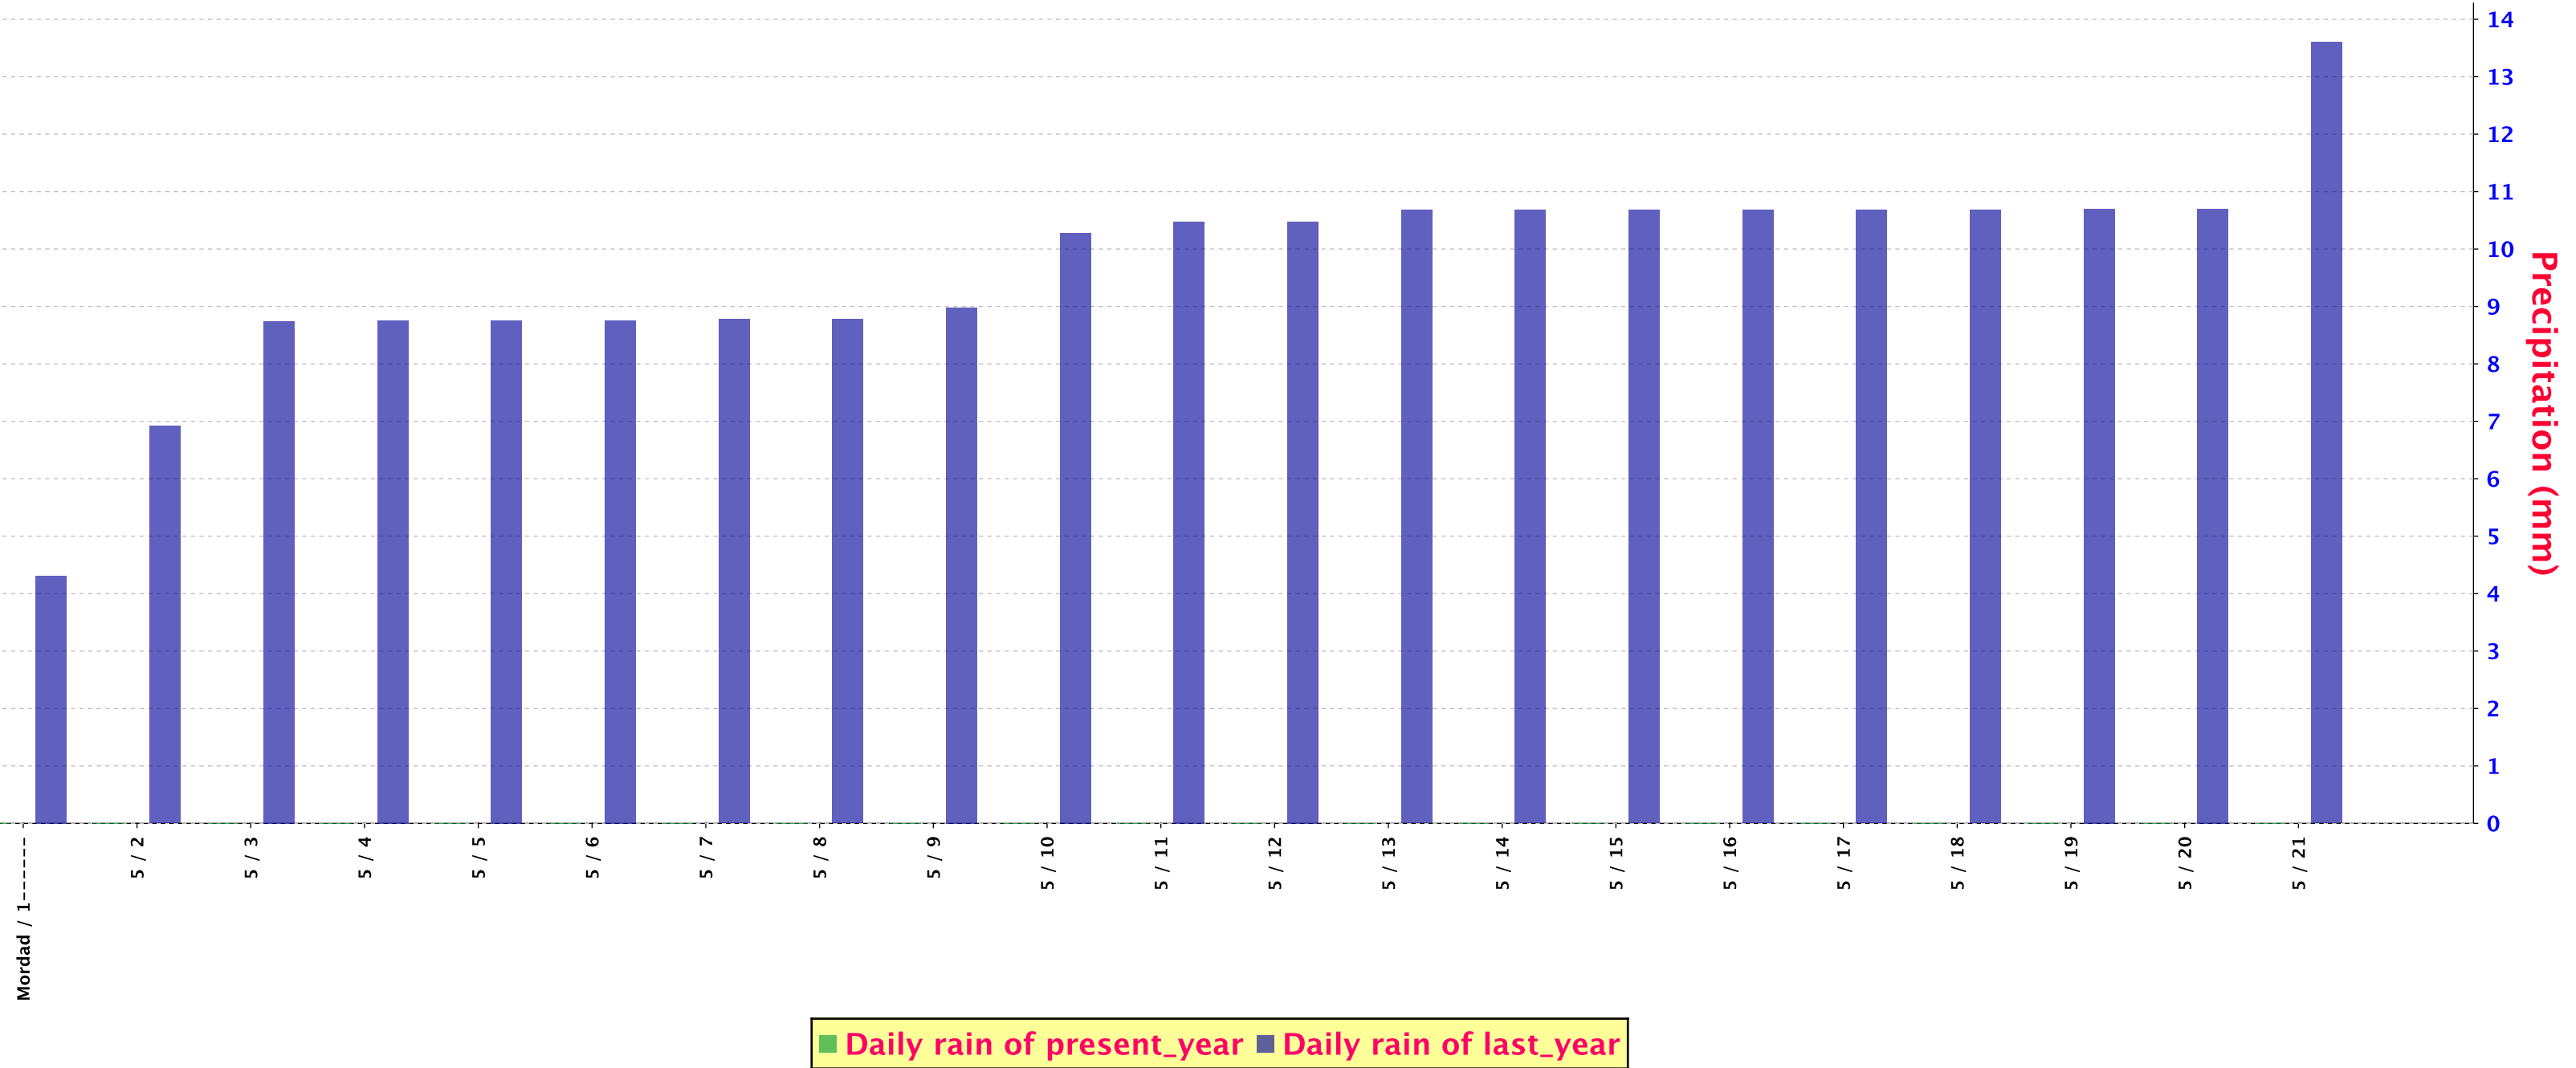

SUM PRECIPITATION FOR Tabriz (40706)

SUM PRECIPITATION FOR Ardebil (40708)

SUM PRECIPITATION FOR Orumiye (40712)

SUM PRECIPITATION FOR Bojnurd (40723)

SUM PRECIPITATION FOR Zanjan (40729)

SUM PRECIPITATION FOR Qazvin (40731)