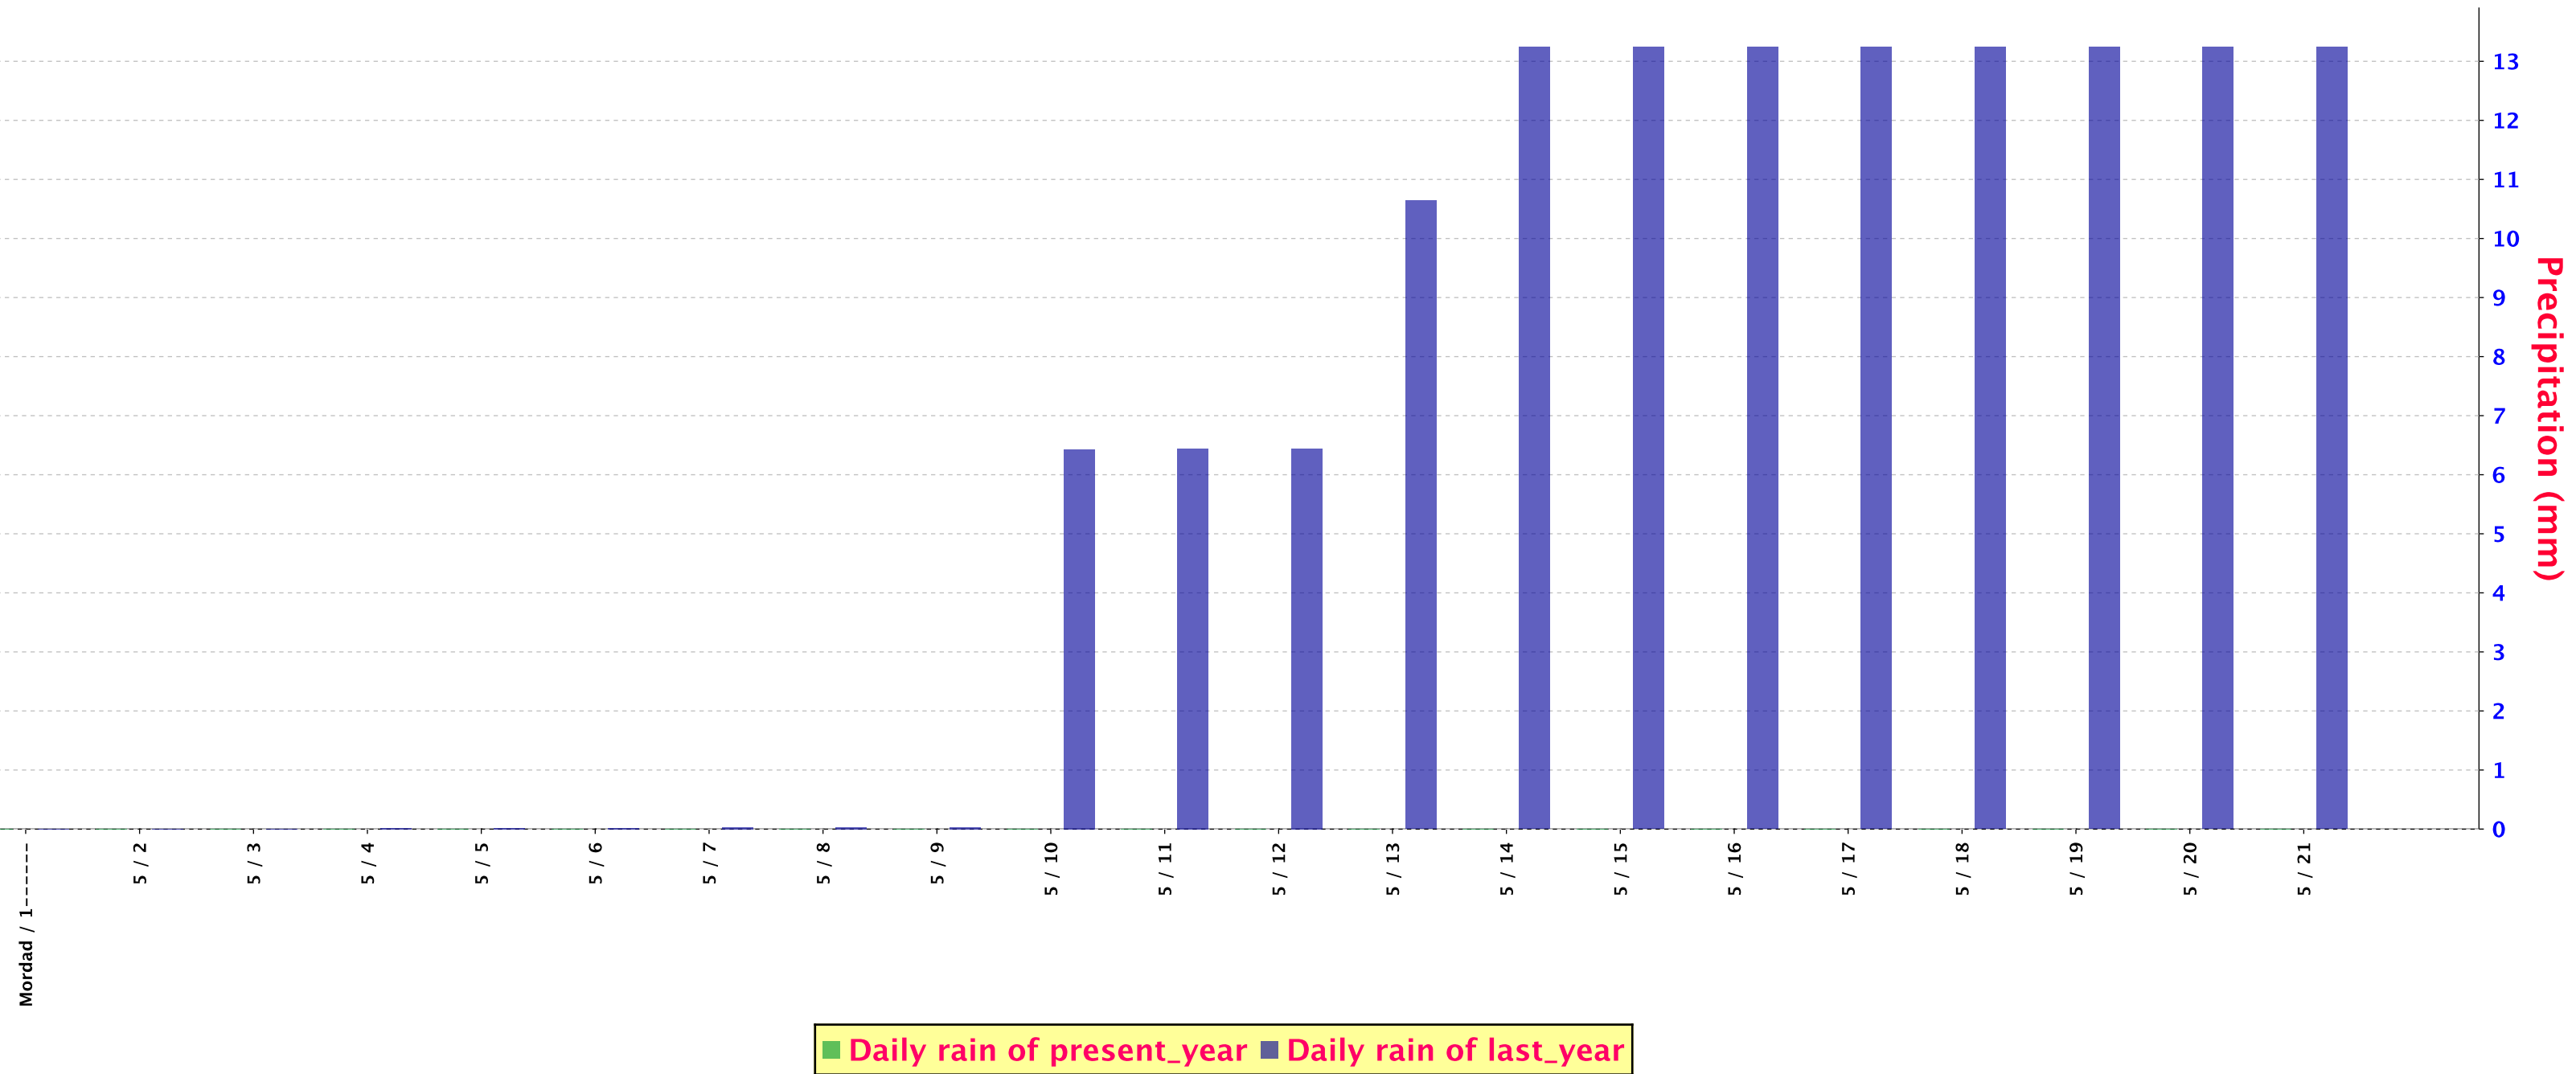

SUM PRECIPITATION FOR Kermanshah (40766)

SUM PRECIPITATION FOR Hamedan (Airport) (40768)

SUM PRECIPITATION FOR Arak (40769)

SUM PRECIPITATION FOR Qom (40770)

SUM PRECIPITATION FOR Ilam (40780)

SUM PRECIPITATION FOR Khorramabad (40782)