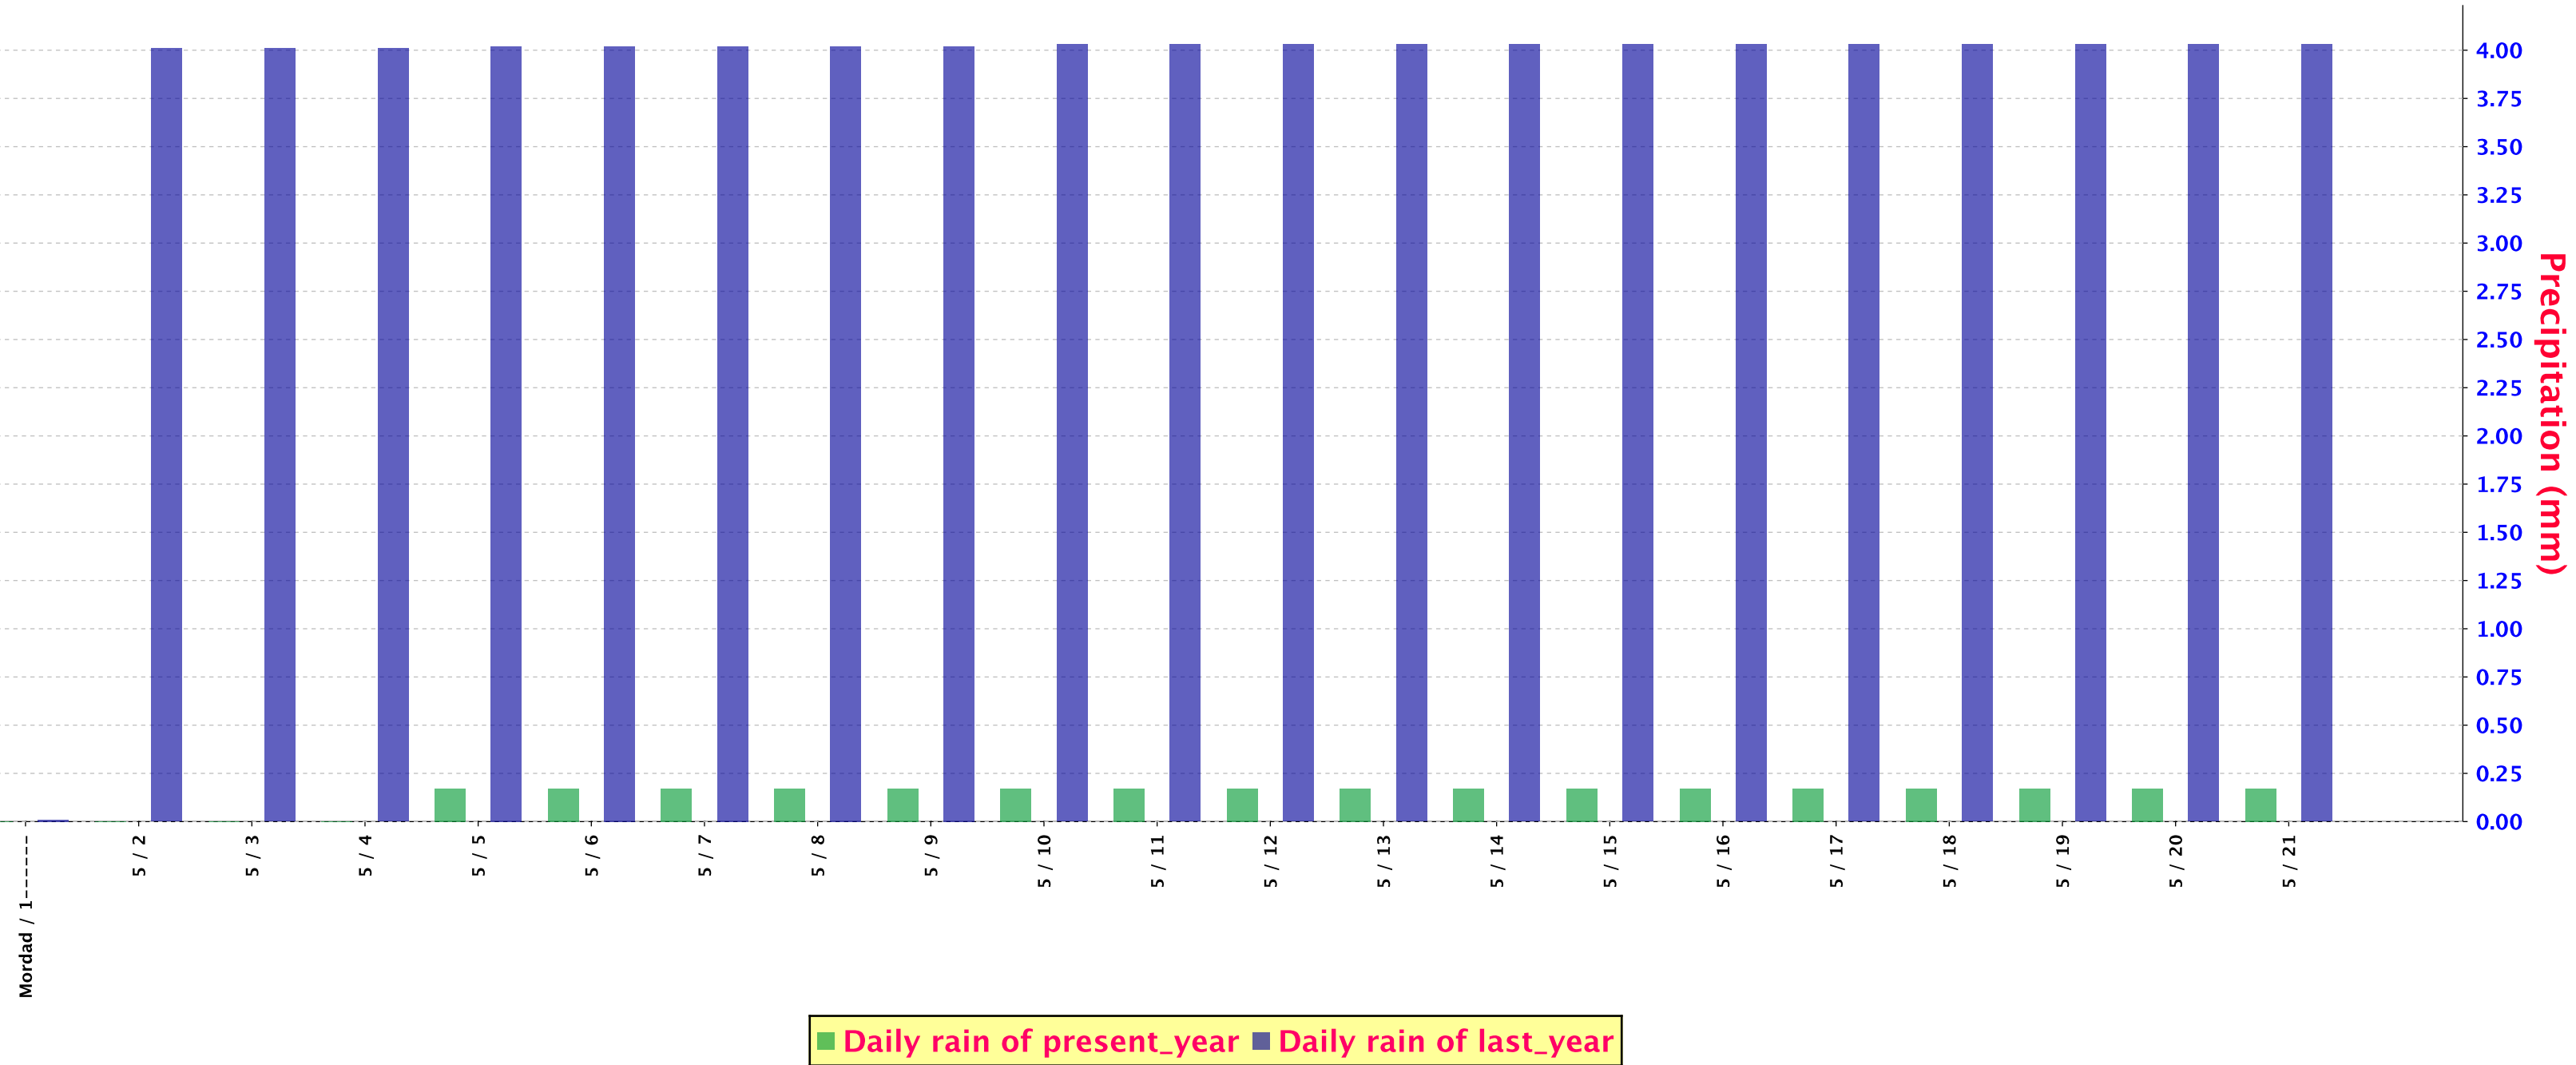

SUM PRECIPITATION FOR Kermanshah (40766)