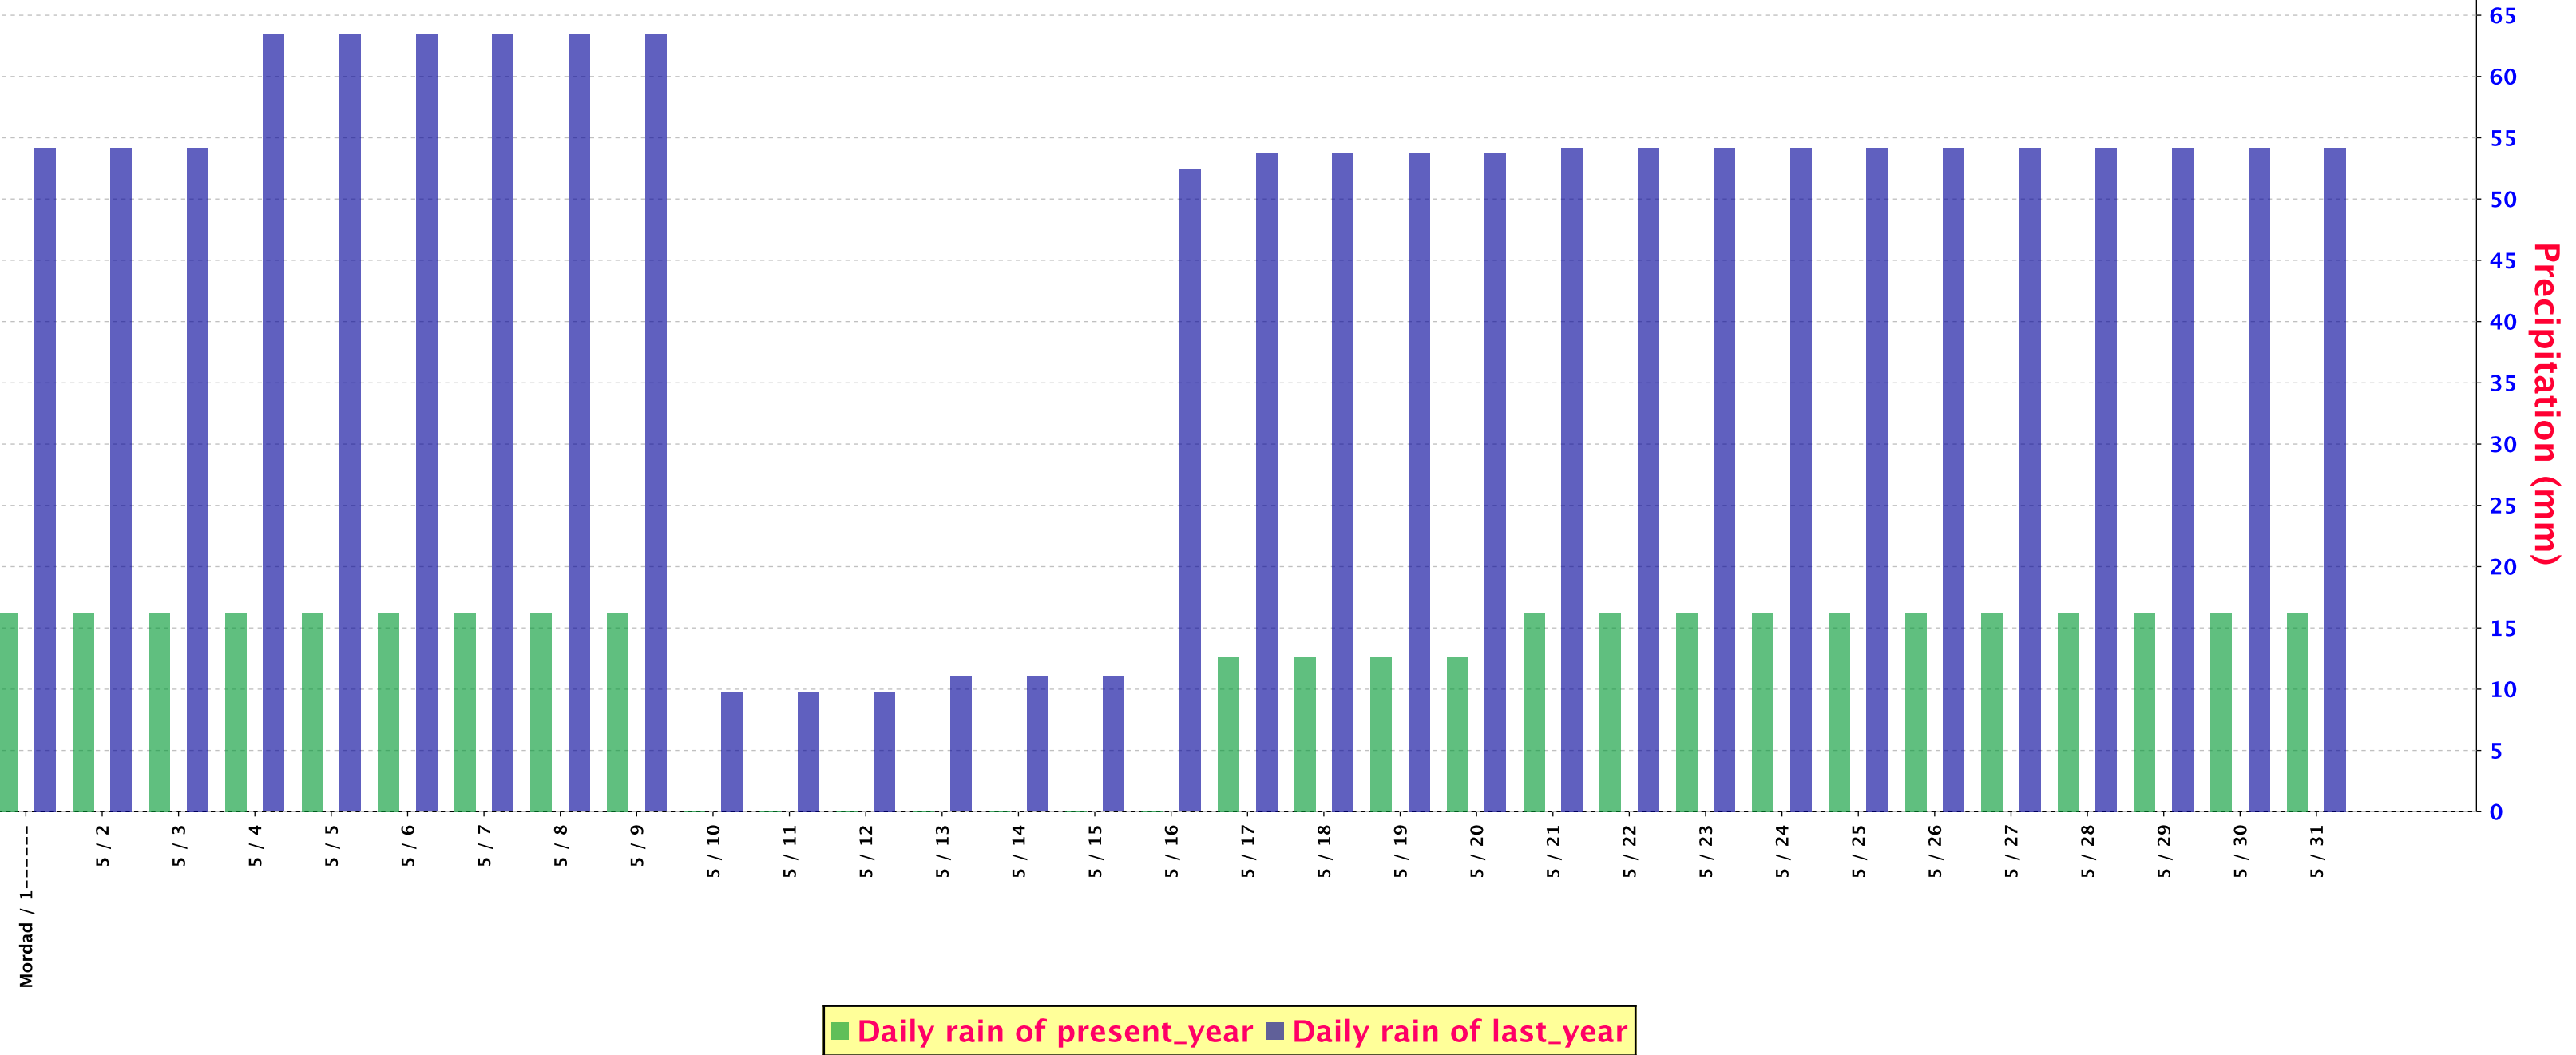

SUM PRECIPITATION FOR Saman (99504)

SUM PRECIPITATION FOR Farokhshahr (99509)

SUM PRECIPITATION FOR Ahvaz (Agricultural) (99535)

SUM PRECIPITATION FOR Jiroft (99550)

SUM PRECIPITATION FOR Emamzadeh Jafar (99565)