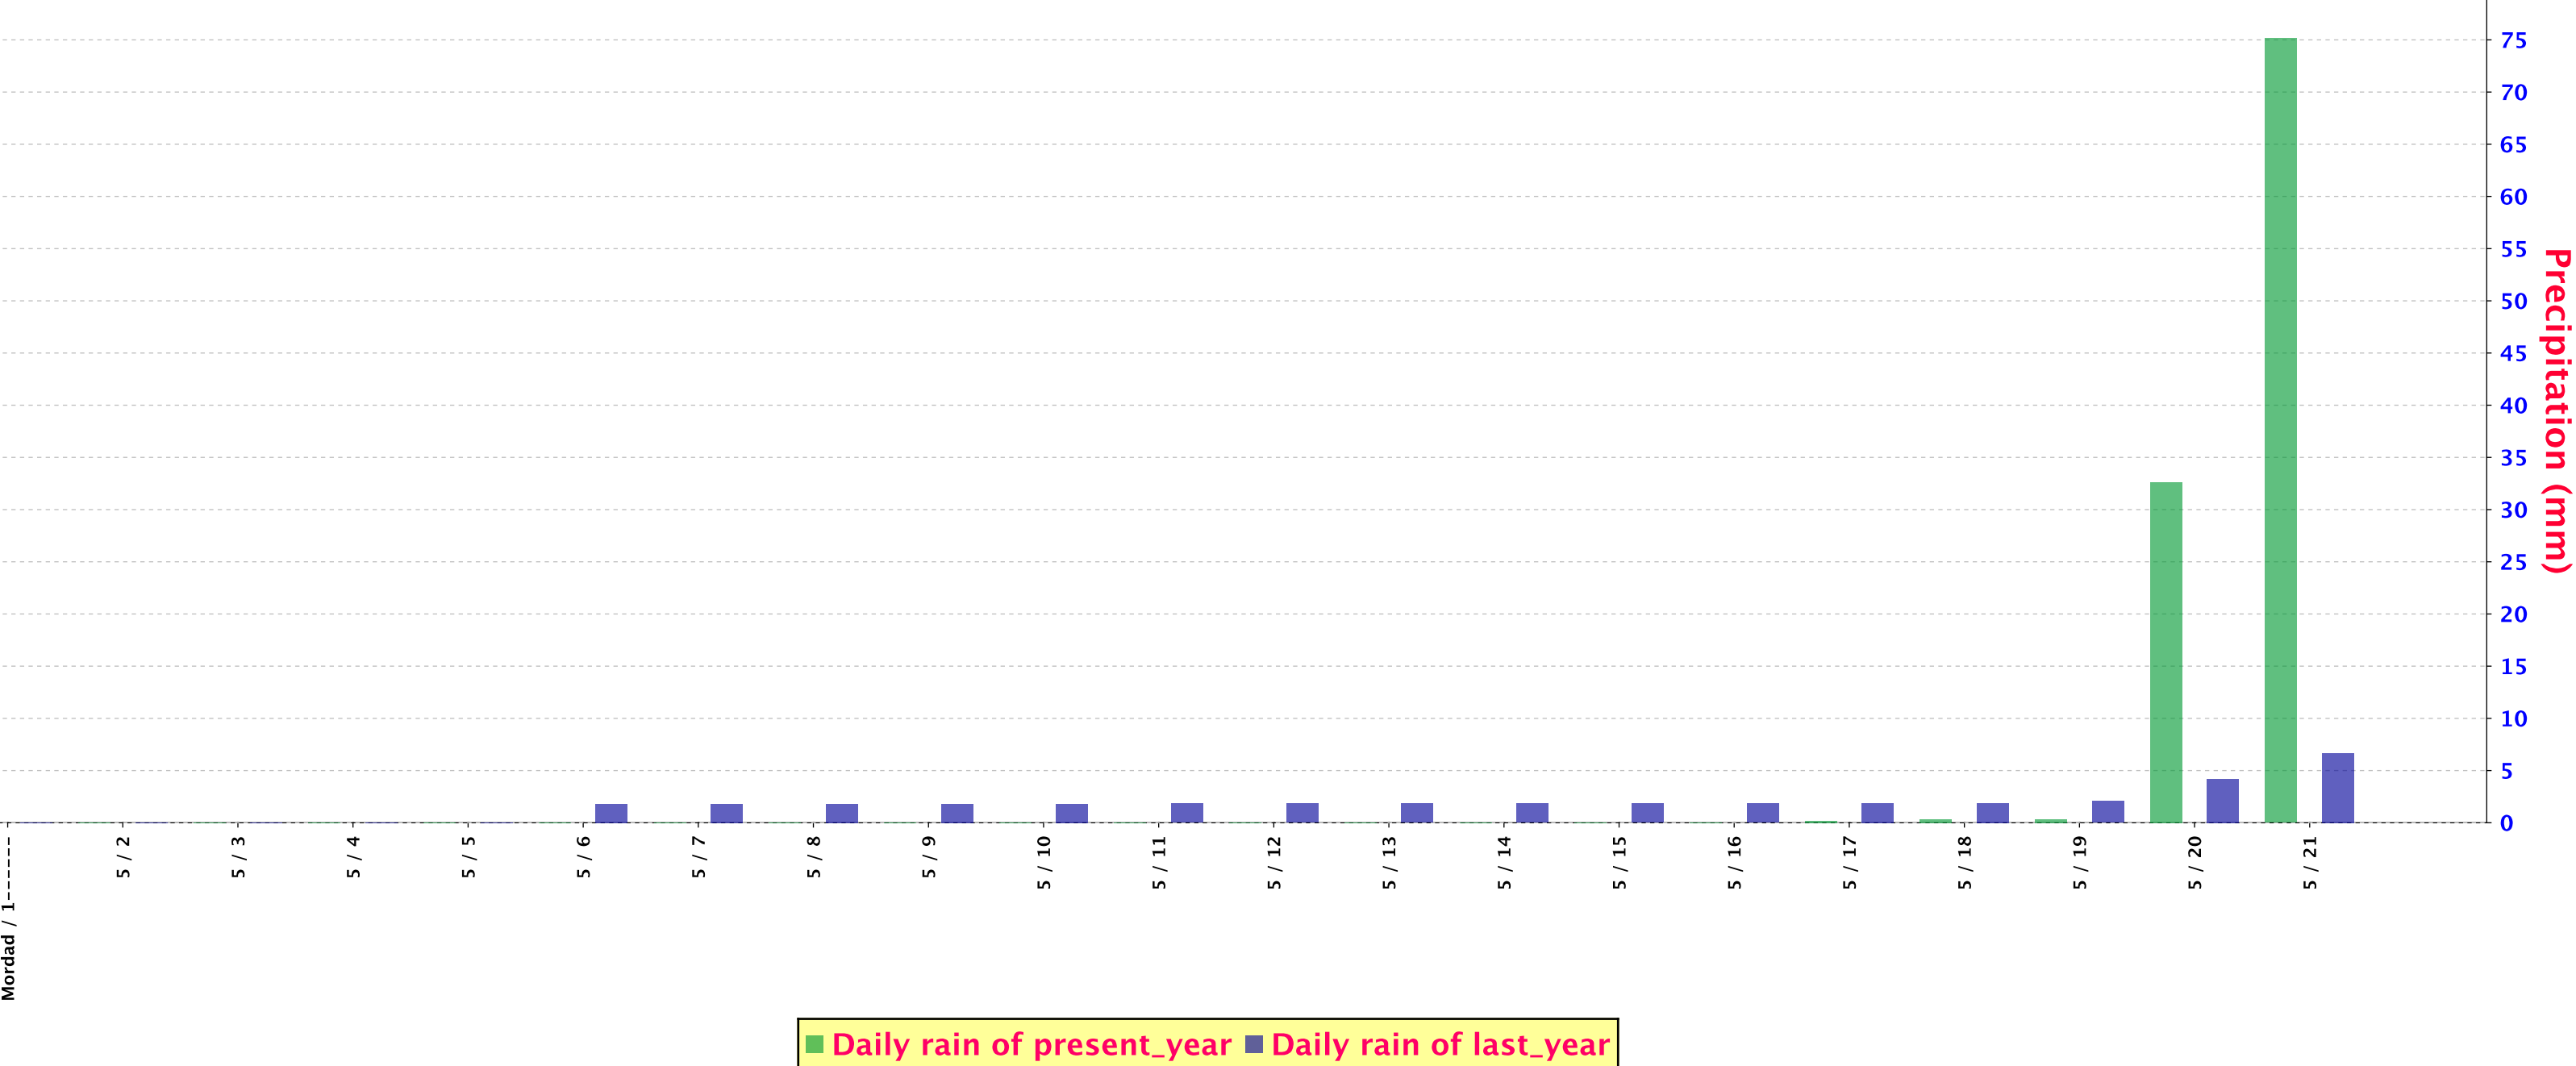

SUM PRECIPITATION FOR Sanandaj (40747)

SUM PRECIPITATION FOR Karaj (40752)

SUM PRECIPITATION FOR Tehran (Mehrabad Airport) (40754)

SUM PRECIPITATION FOR Semnan (40757)

SUM PRECIPITATION FOR Ravansar (40764)