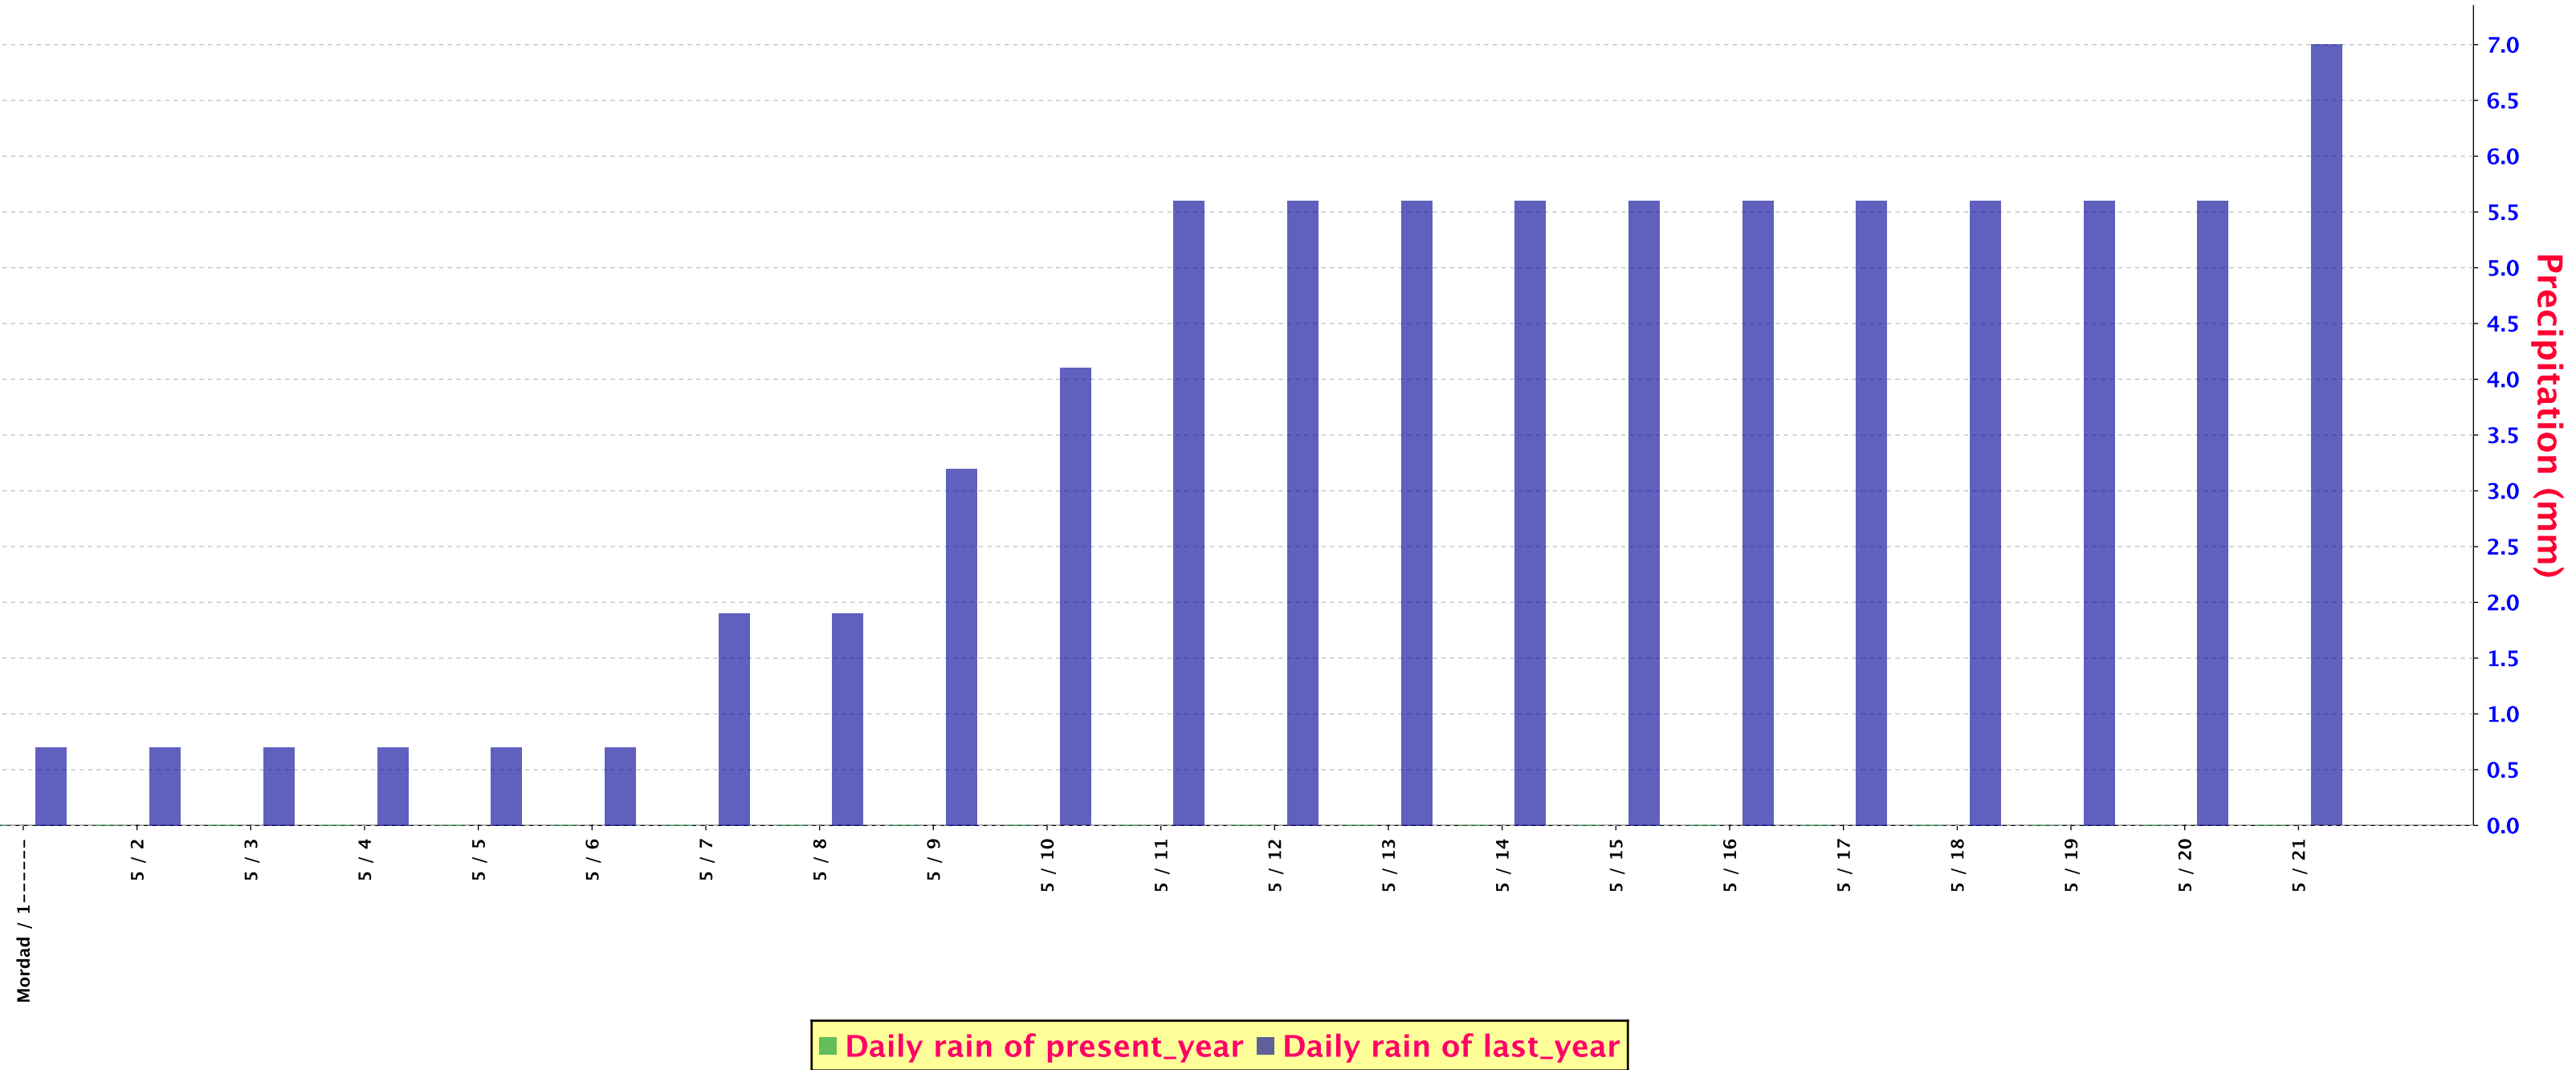

SUM PRECIPITATION FOR Kerman (40841)