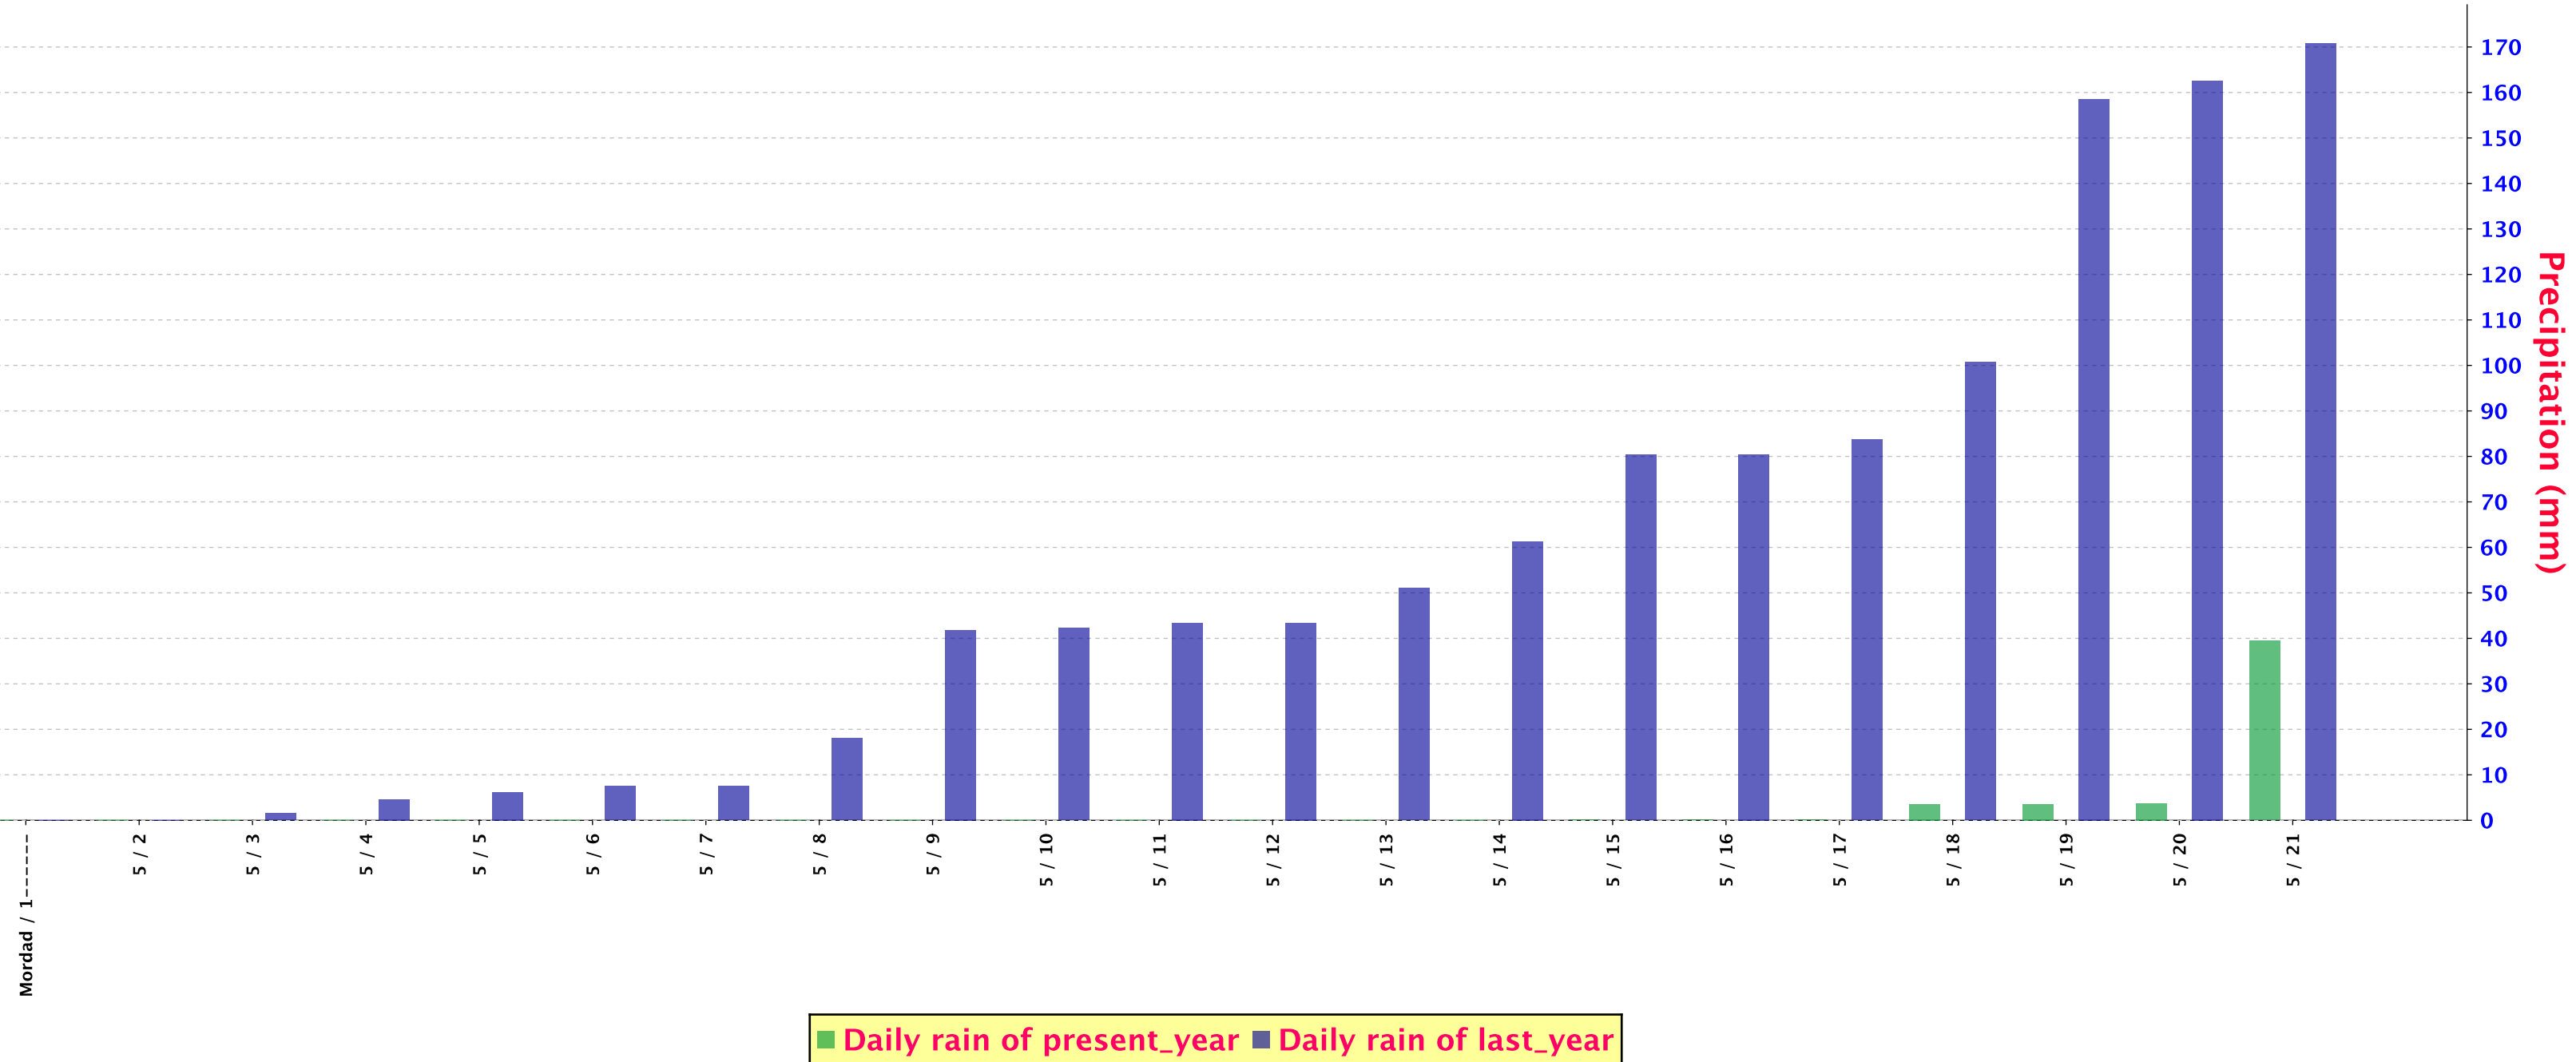

SUM PRECIPITATION FOR Gorgan (40738)