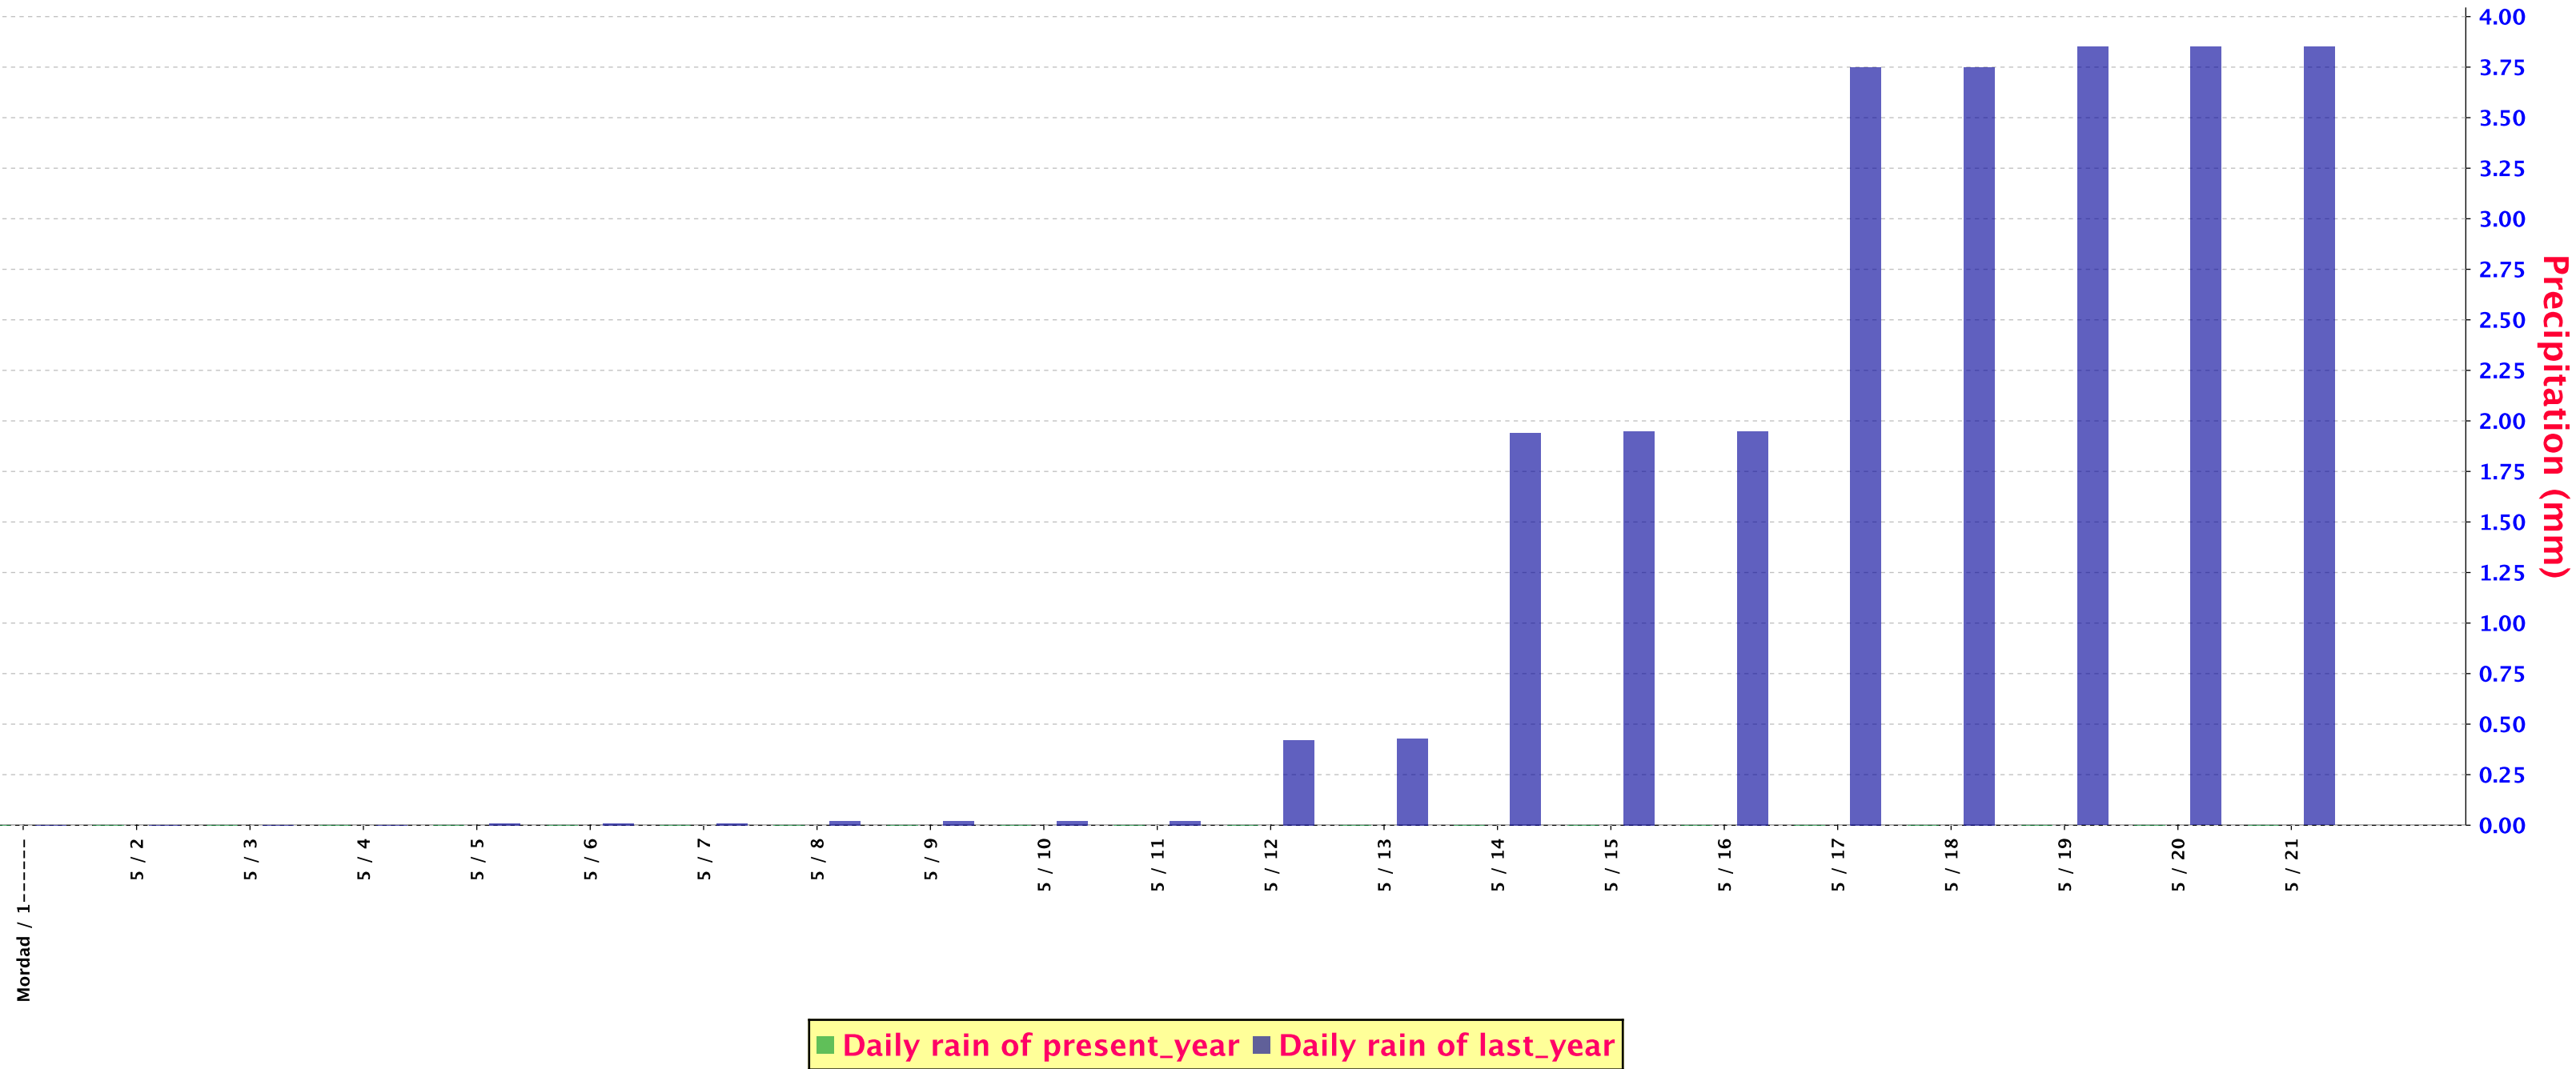

SUM PRECIPITATION FOR Zahedan (40856)

SUM PRECIPITATION FOR Bushehr (Airport) (40858)

SUM PRECIPITATION FOR Hasanabad (Darab) (40862)

SUM PRECIPITATION FOR Bandarabbas (40875)

SUM PRECIPITATION FOR Minab (40876)