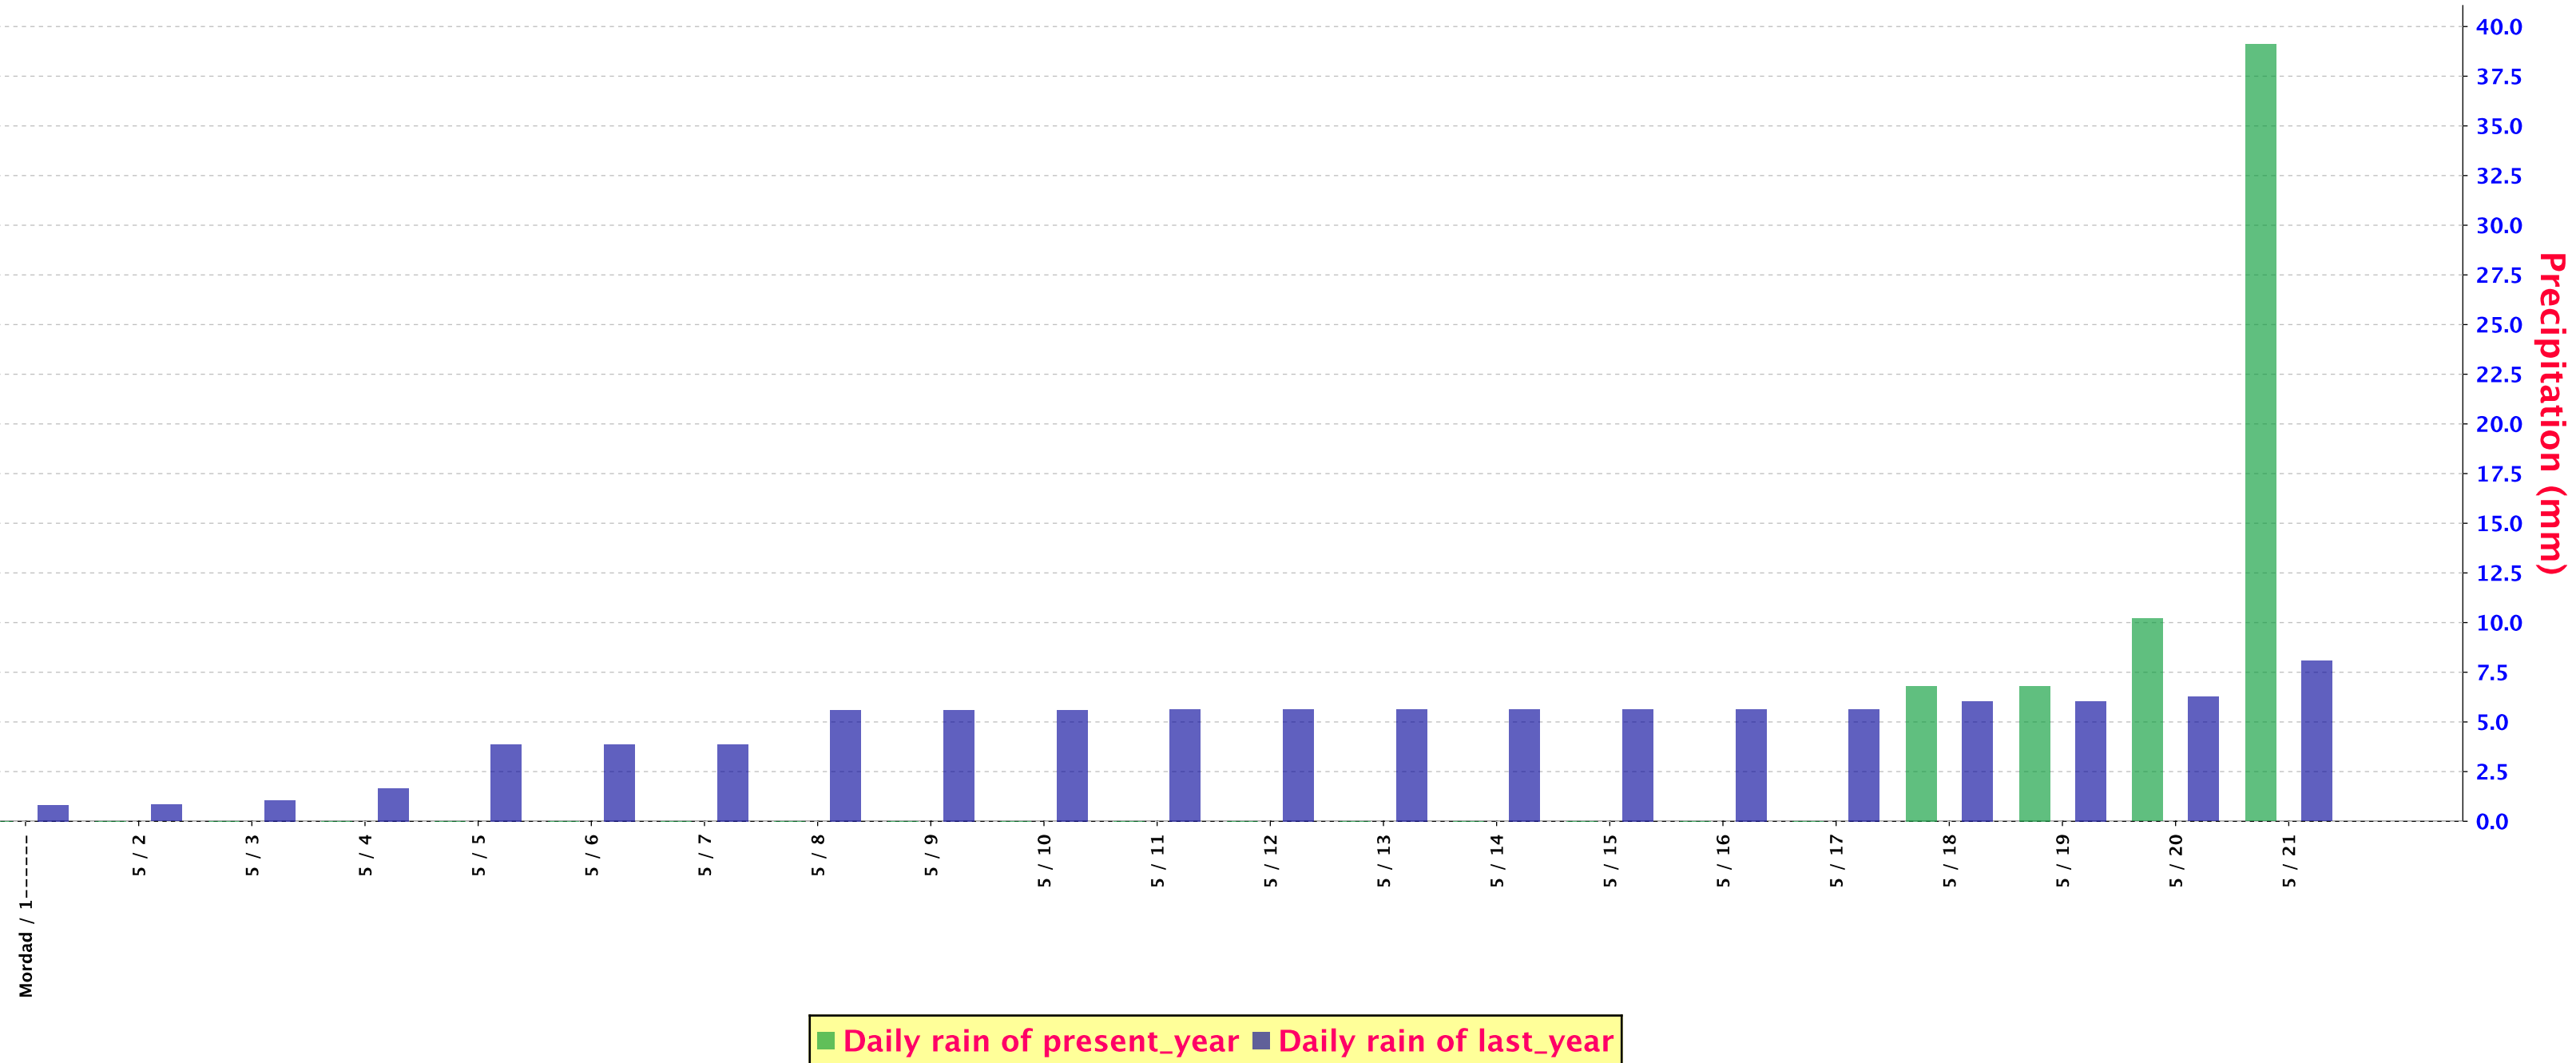

SUM PRECIPITATION FOR Tehran (Mehrabad Airport) (40754)