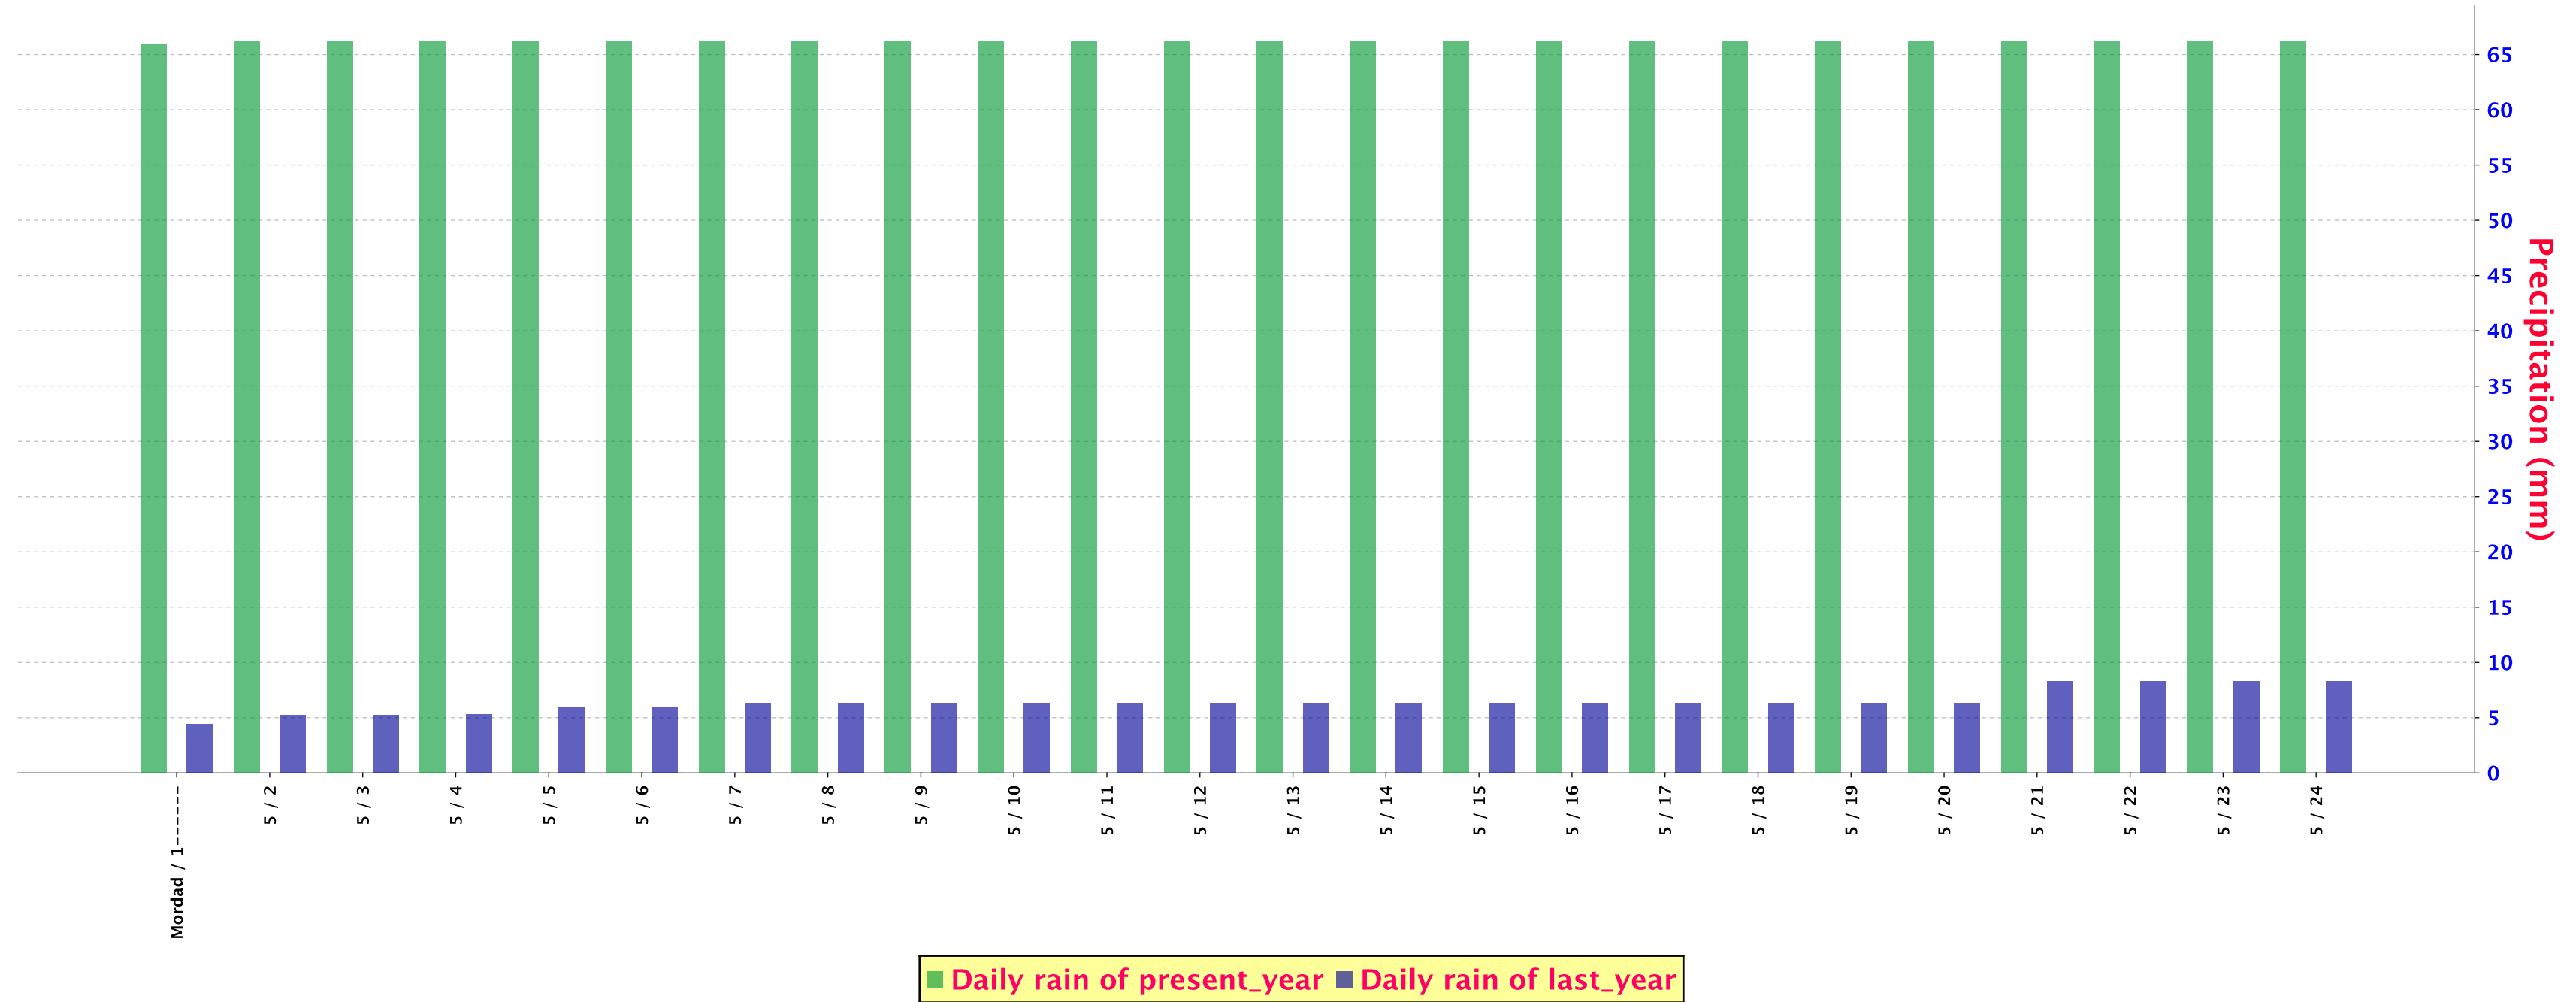

SUM PRECIPITATION FOR Gorgan (Hashemabad) (99241)

SUM PRECIPITATION FOR Khosroshahr (99244)

SUM PRECIPITATION FOR Rasht (Agricultural) (99272)

SUM PRECIPITATION FOR Lahijan (99276)

SUM PRECIPITATION FOR Miandoab (99292)