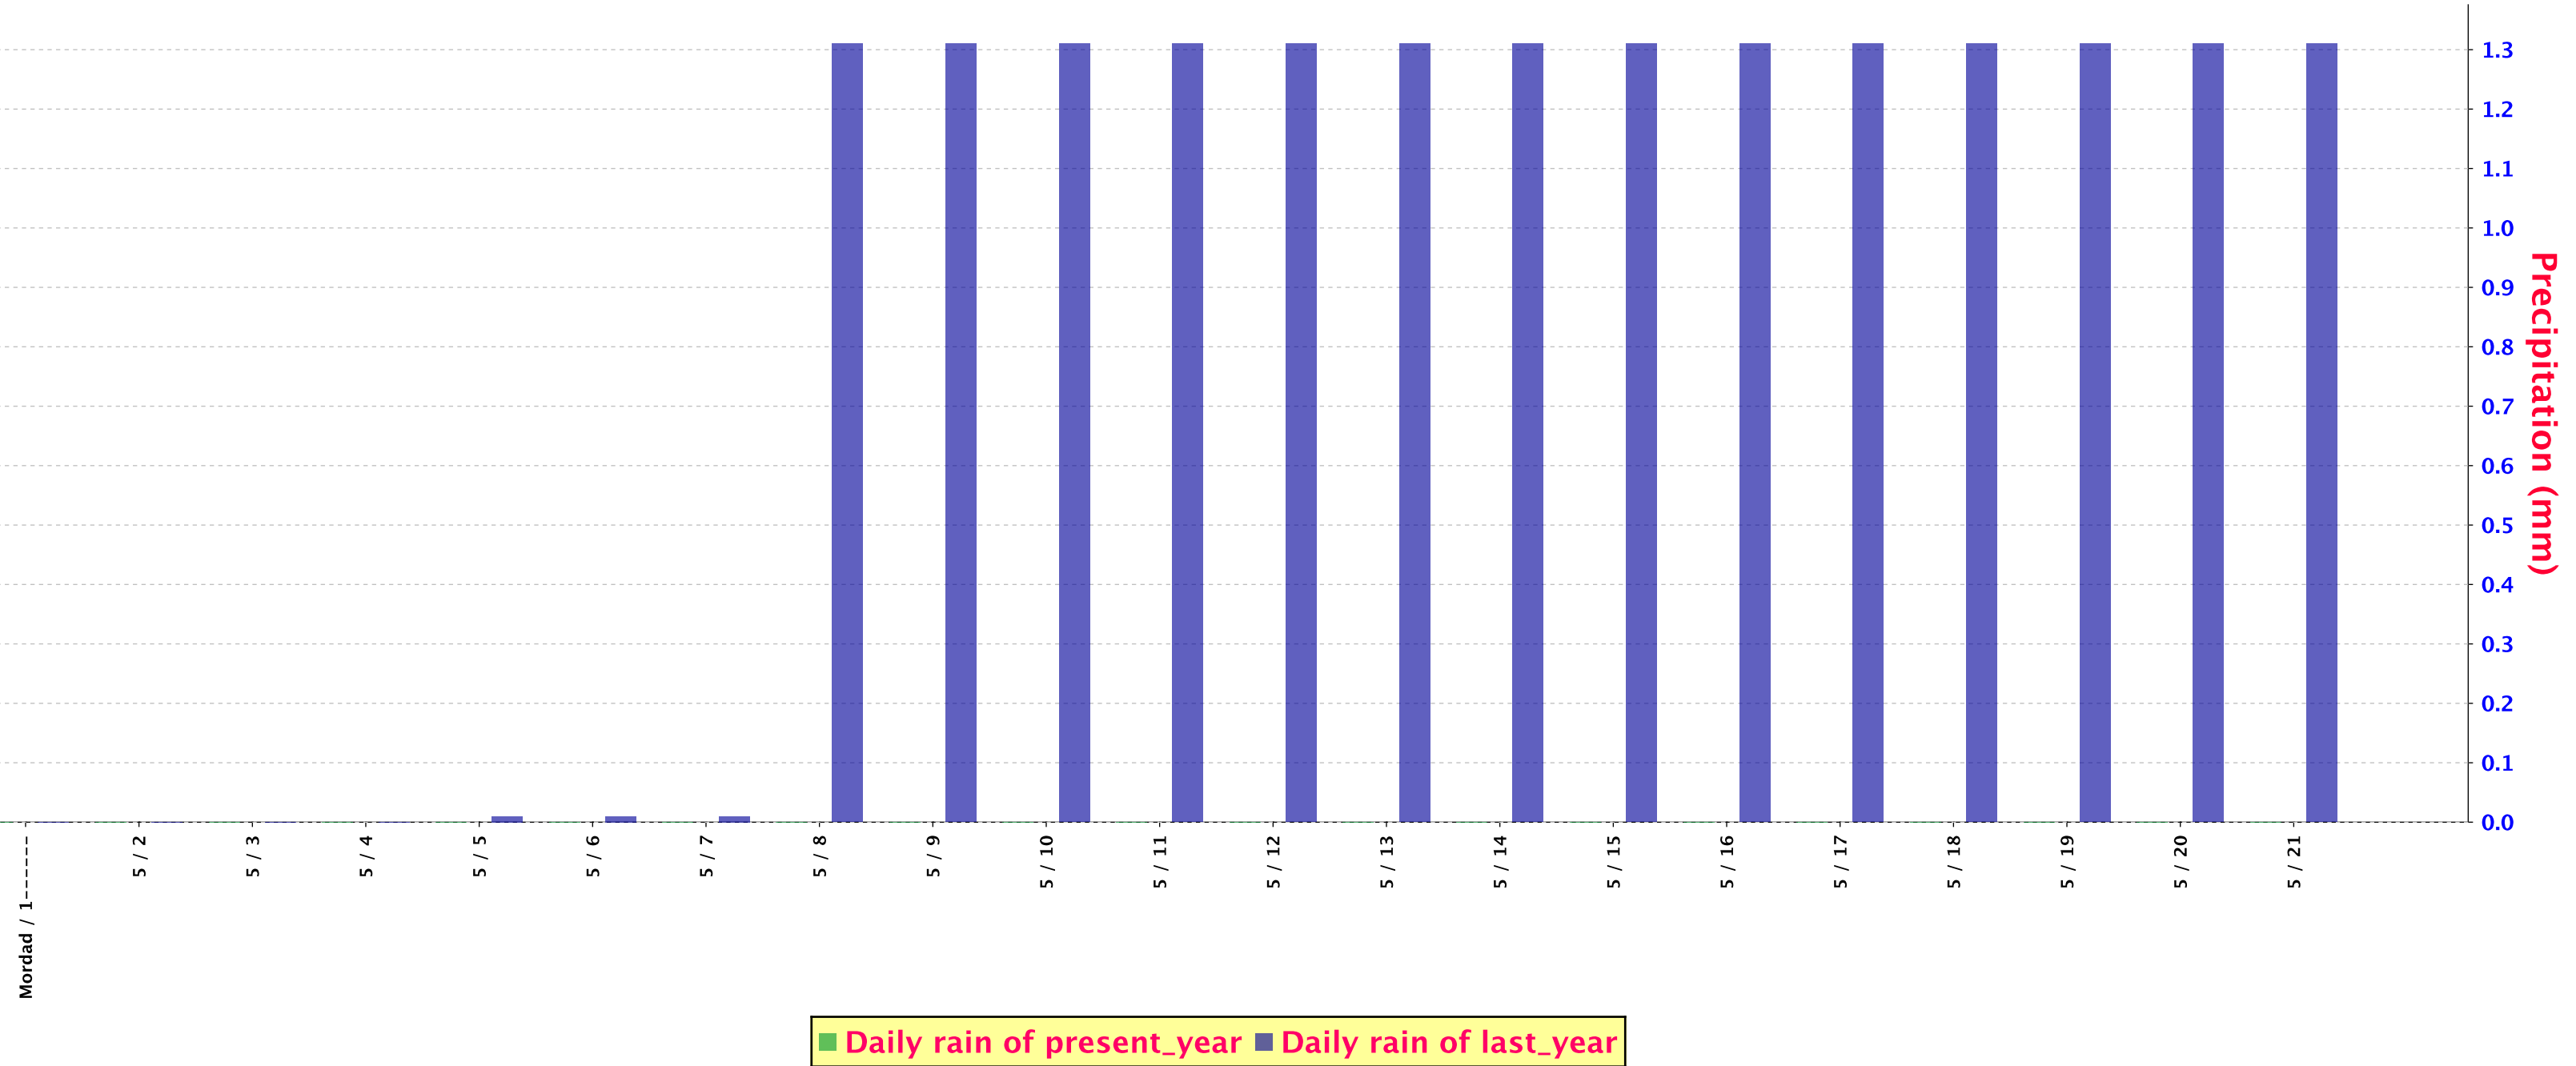

SUM PRECIPITATION FOR Safiabad (Dezful) (40794)

SUM PRECIPITATION FOR Shahrekord (40798)

SUM PRECIPITATION FOR Esfahan (Airport) (40802)

SUM PRECIPITATION FOR Kabutarabad (40803)

SUM PRECIPITATION FOR Birjand (40809)