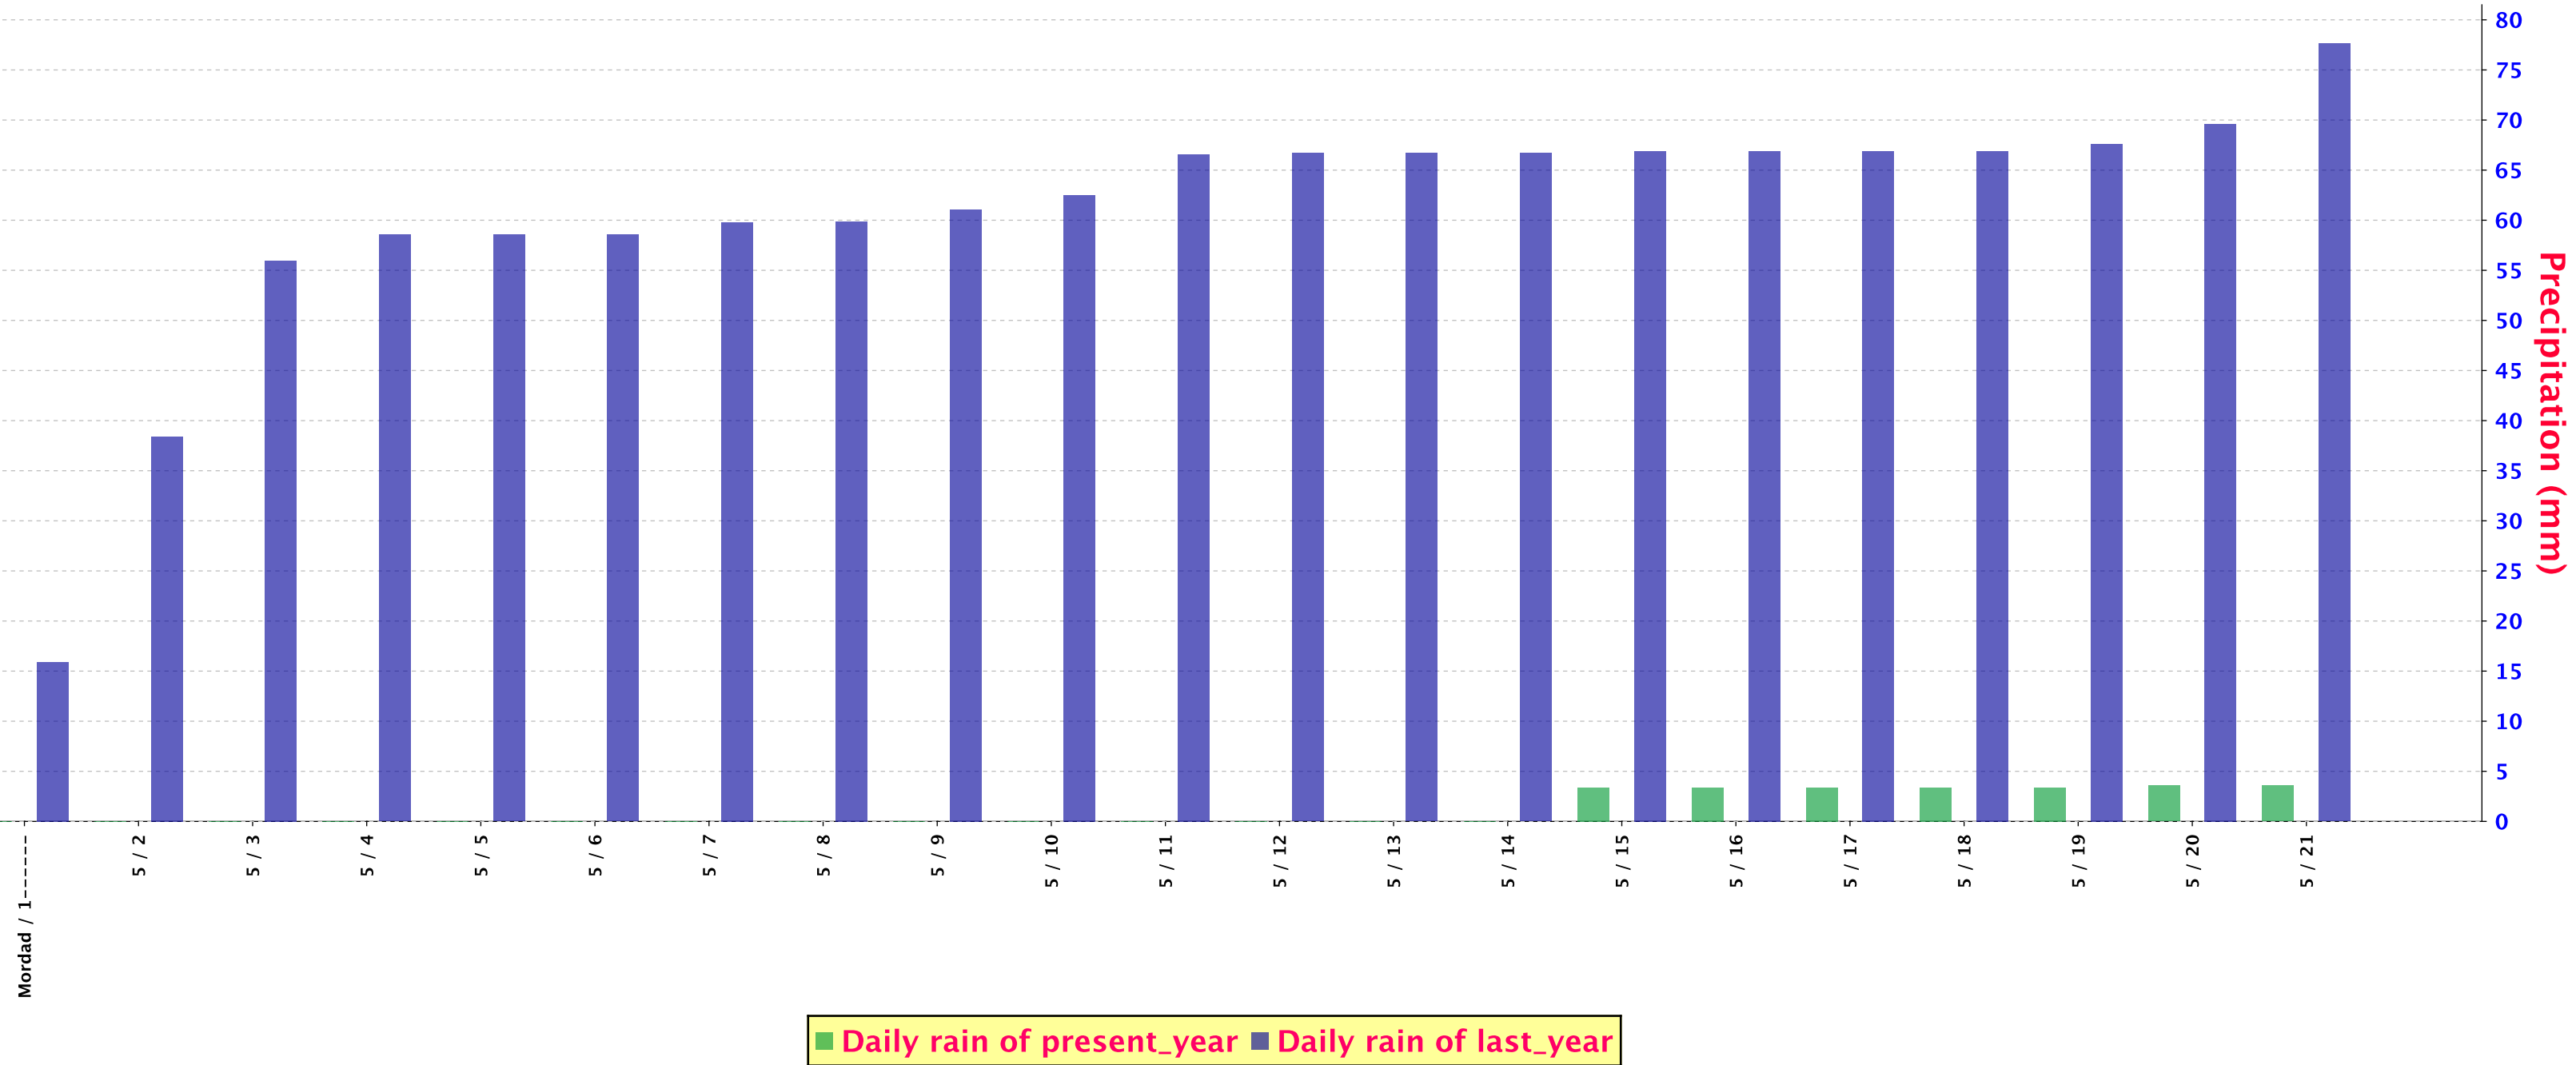

SUM PRECIPITATION FOR Tabriz (40706)

SUM PRECIPITATION FOR Ardebil (40708)

SUM PRECIPITATION FOR Orumiye (40712)

SUM PRECIPITATION FOR Bojnurd (40723)

SUM PRECIPITATION FOR Zanjan (40729)

SUM PRECIPITATION FOR Qazvin (40731)