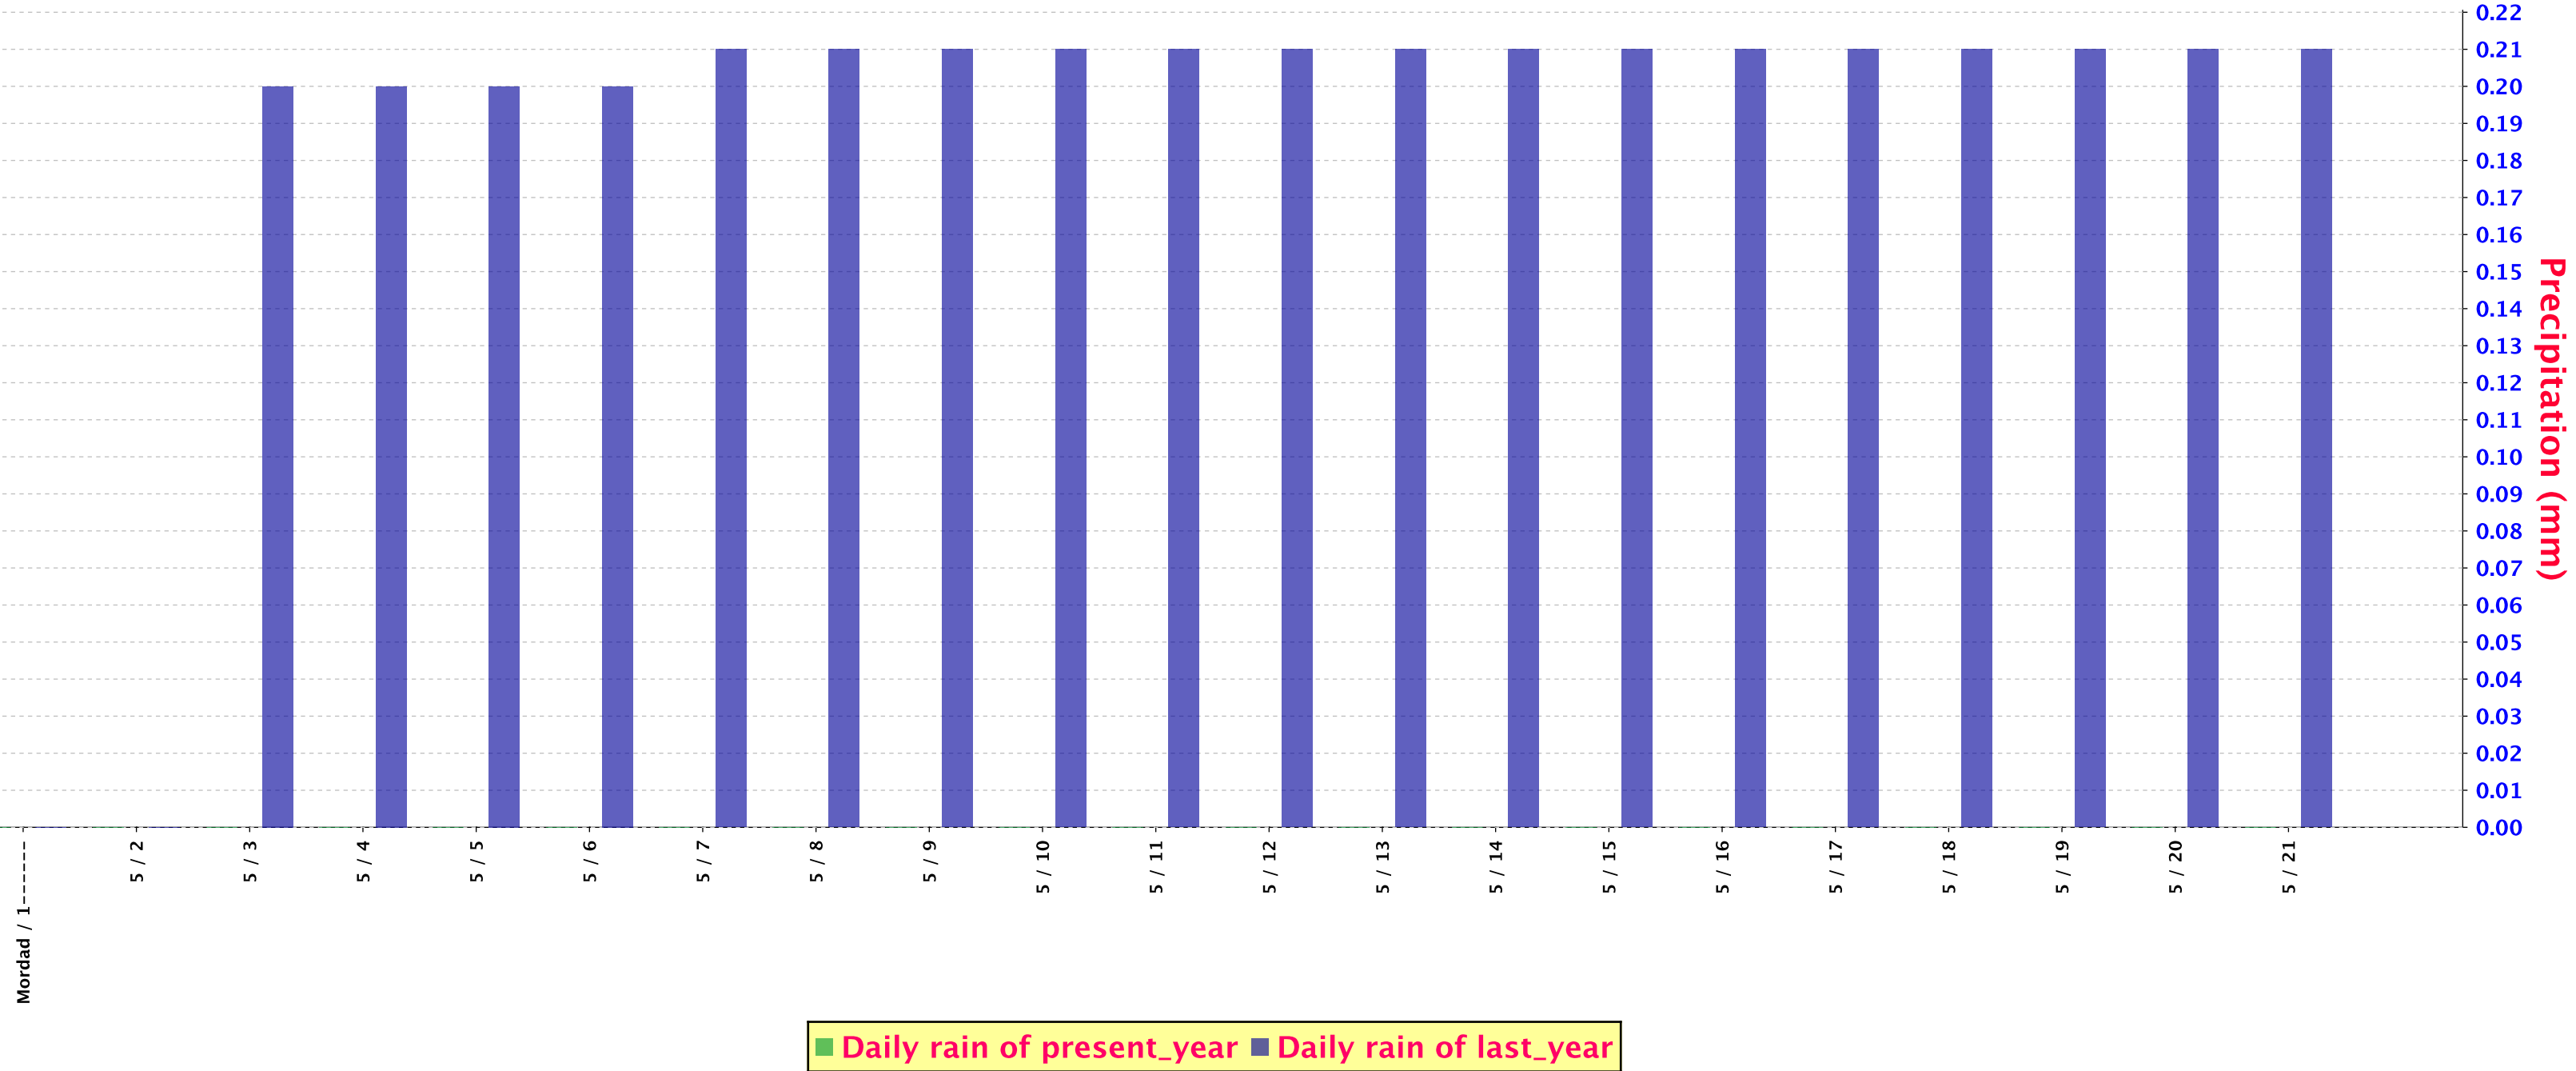

SUM PRECIPITATION FOR Kermanshah (40766)

SUM PRECIPITATION FOR Hamedan (Airport) (40768)

SUM PRECIPITATION FOR Arak (40769)

SUM PRECIPITATION FOR Qom (40770)

SUM PRECIPITATION FOR Ilam (40780)

SUM PRECIPITATION FOR Khorramabad (40782)