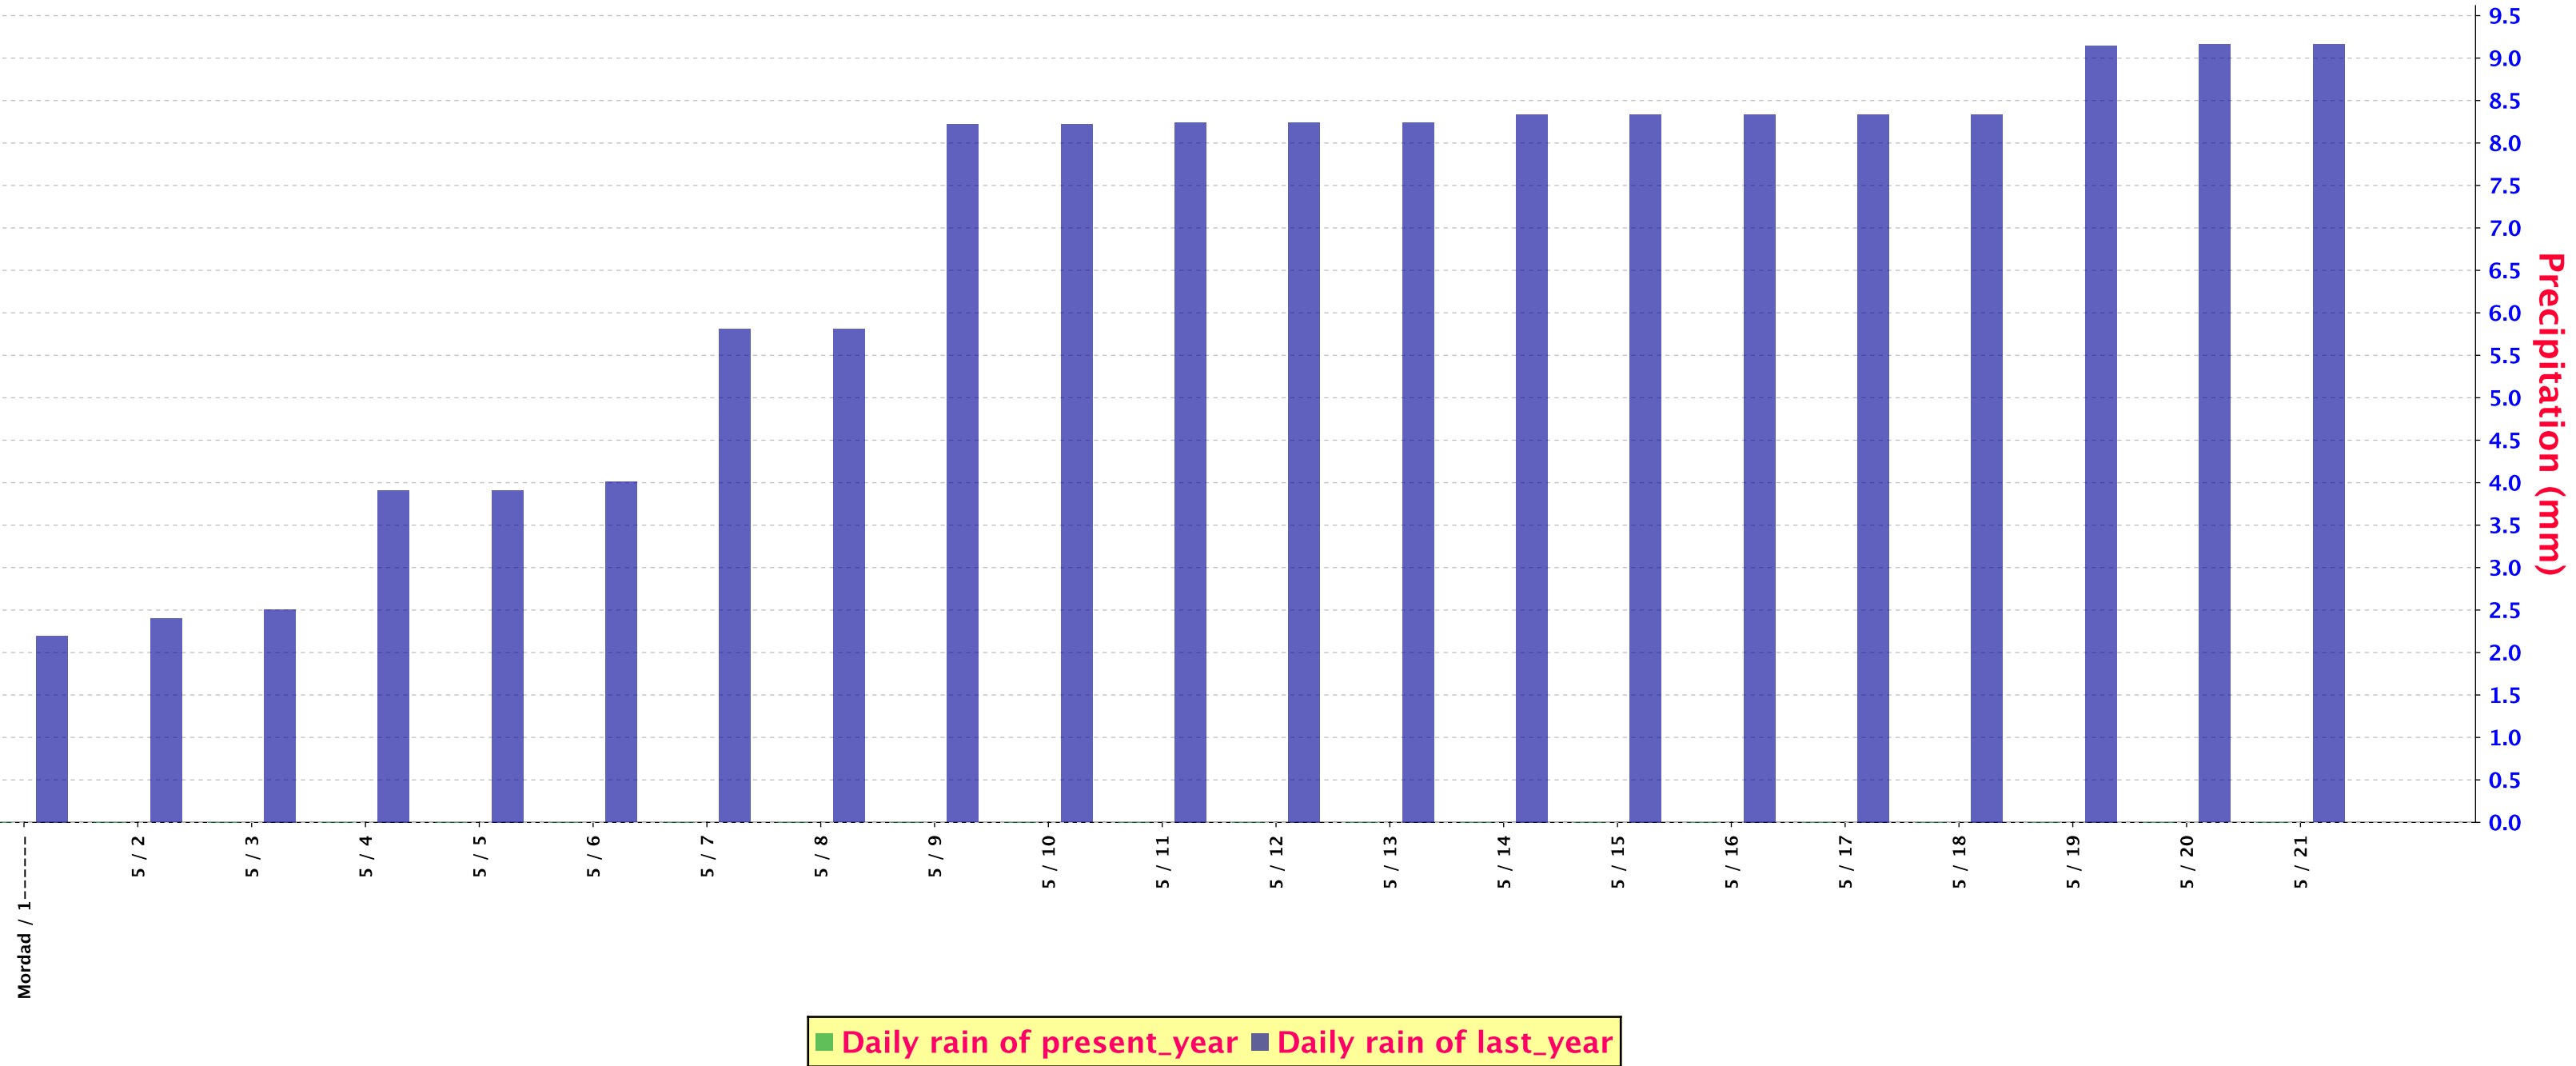

SUM PRECIPITATION FOR Gharakhil (40737)

SUM PRECIPITATION FOR Gorgan (40738)

SUM PRECIPITATION FOR Shahrud (40739)

SUM PRECIPITATION FOR Golmakan (40744)

SUM PRECIPITATION FOR Mashhad (40745)

SUM PRECIPITATION FOR Neyshabur (40746)