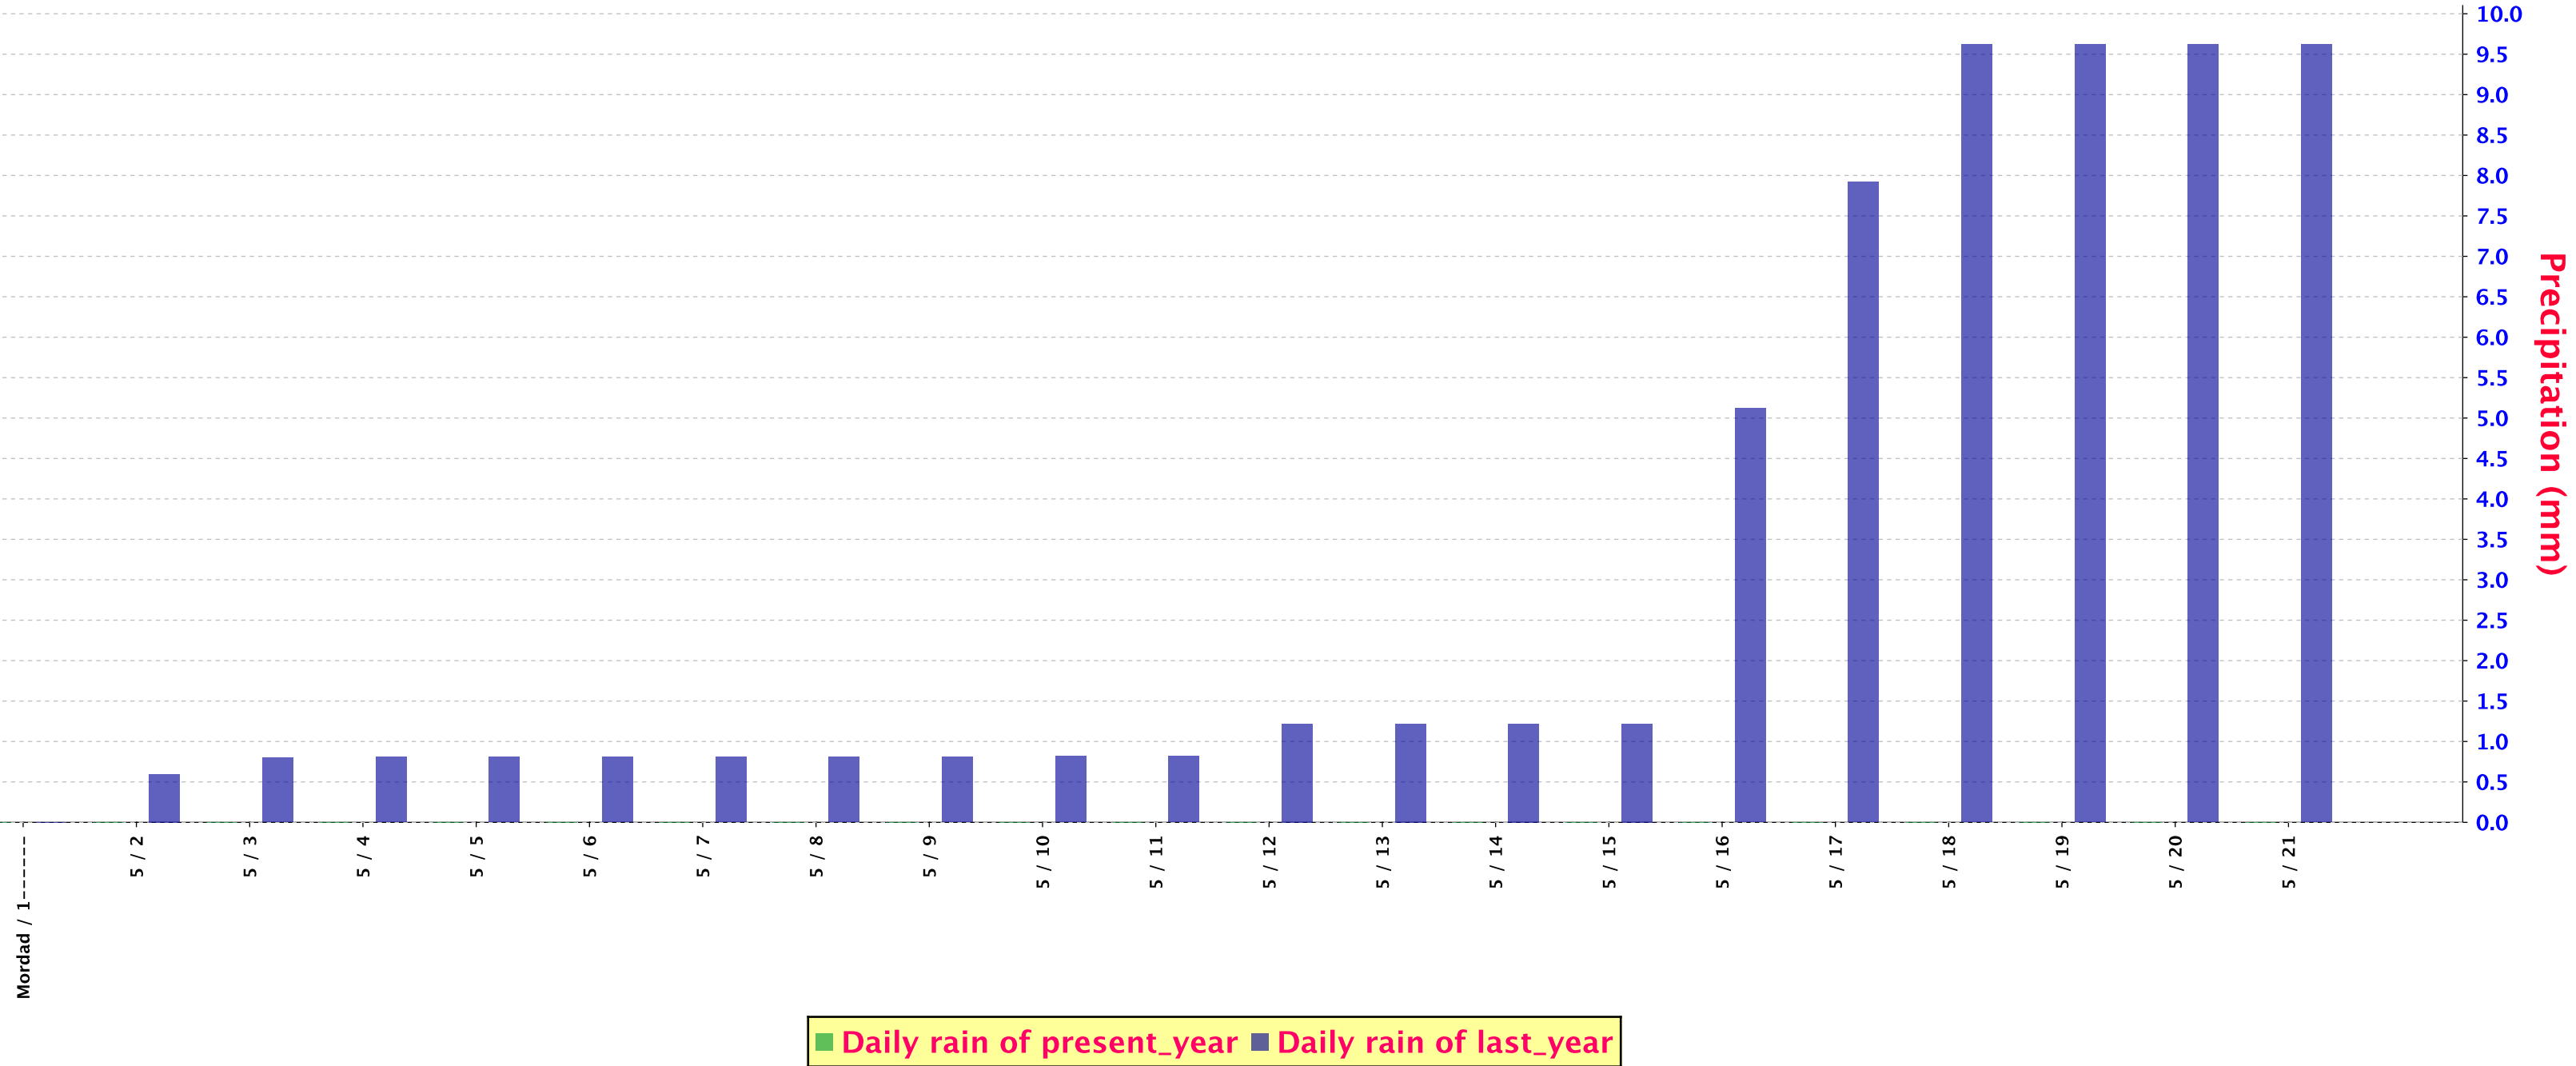

SUM PRECIPITATION FOR Zarqan (40847)