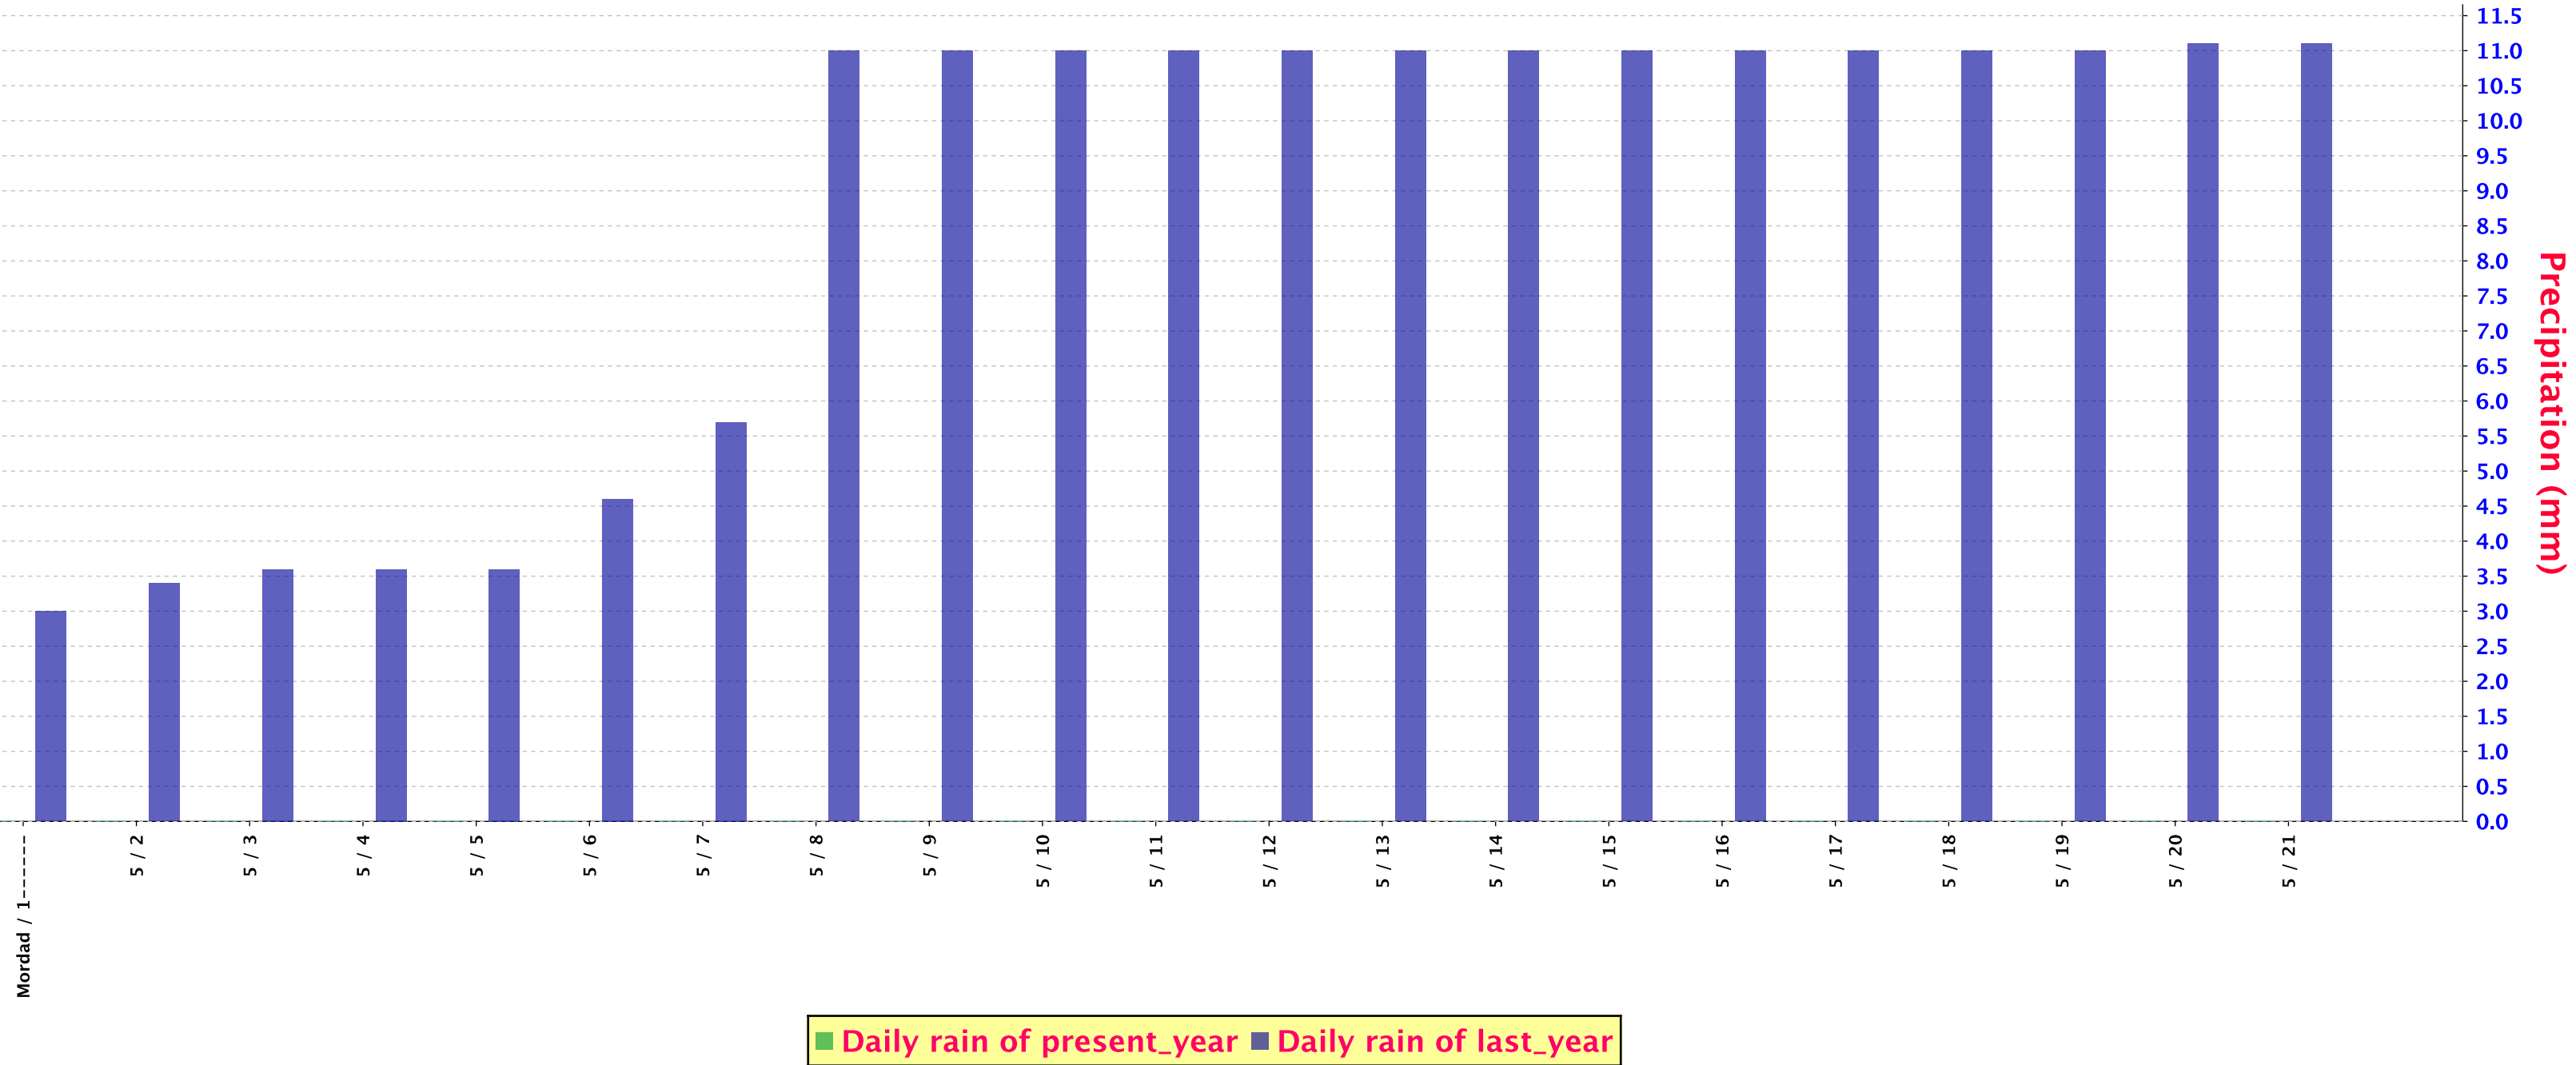

SUM PRECIPITATION FOR Arak (40769)