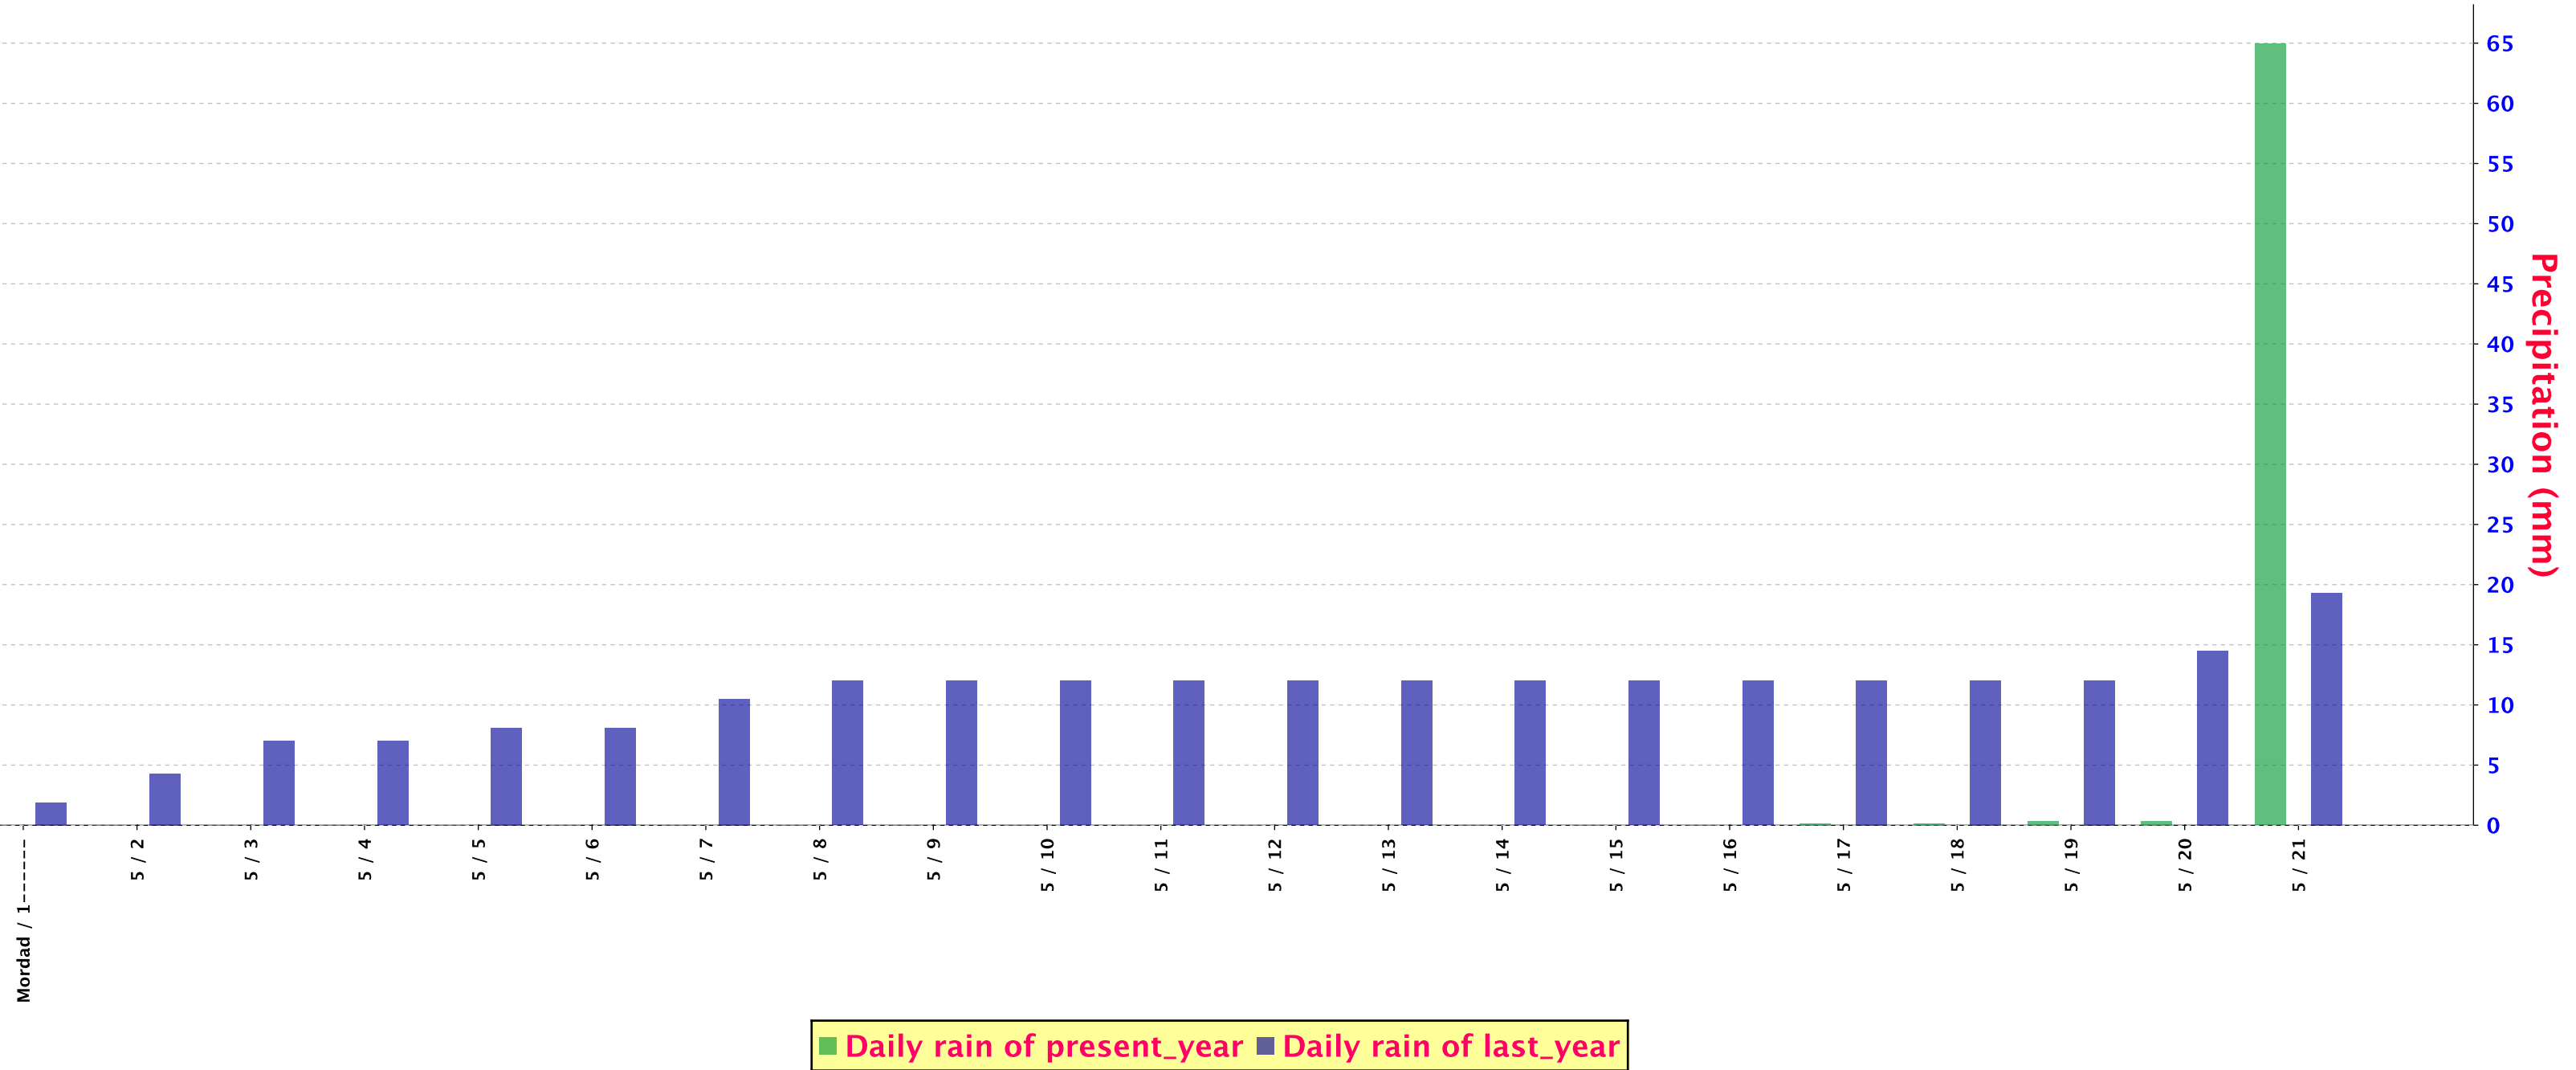

SUM PRECIPITATION FOR Karaj (40752)