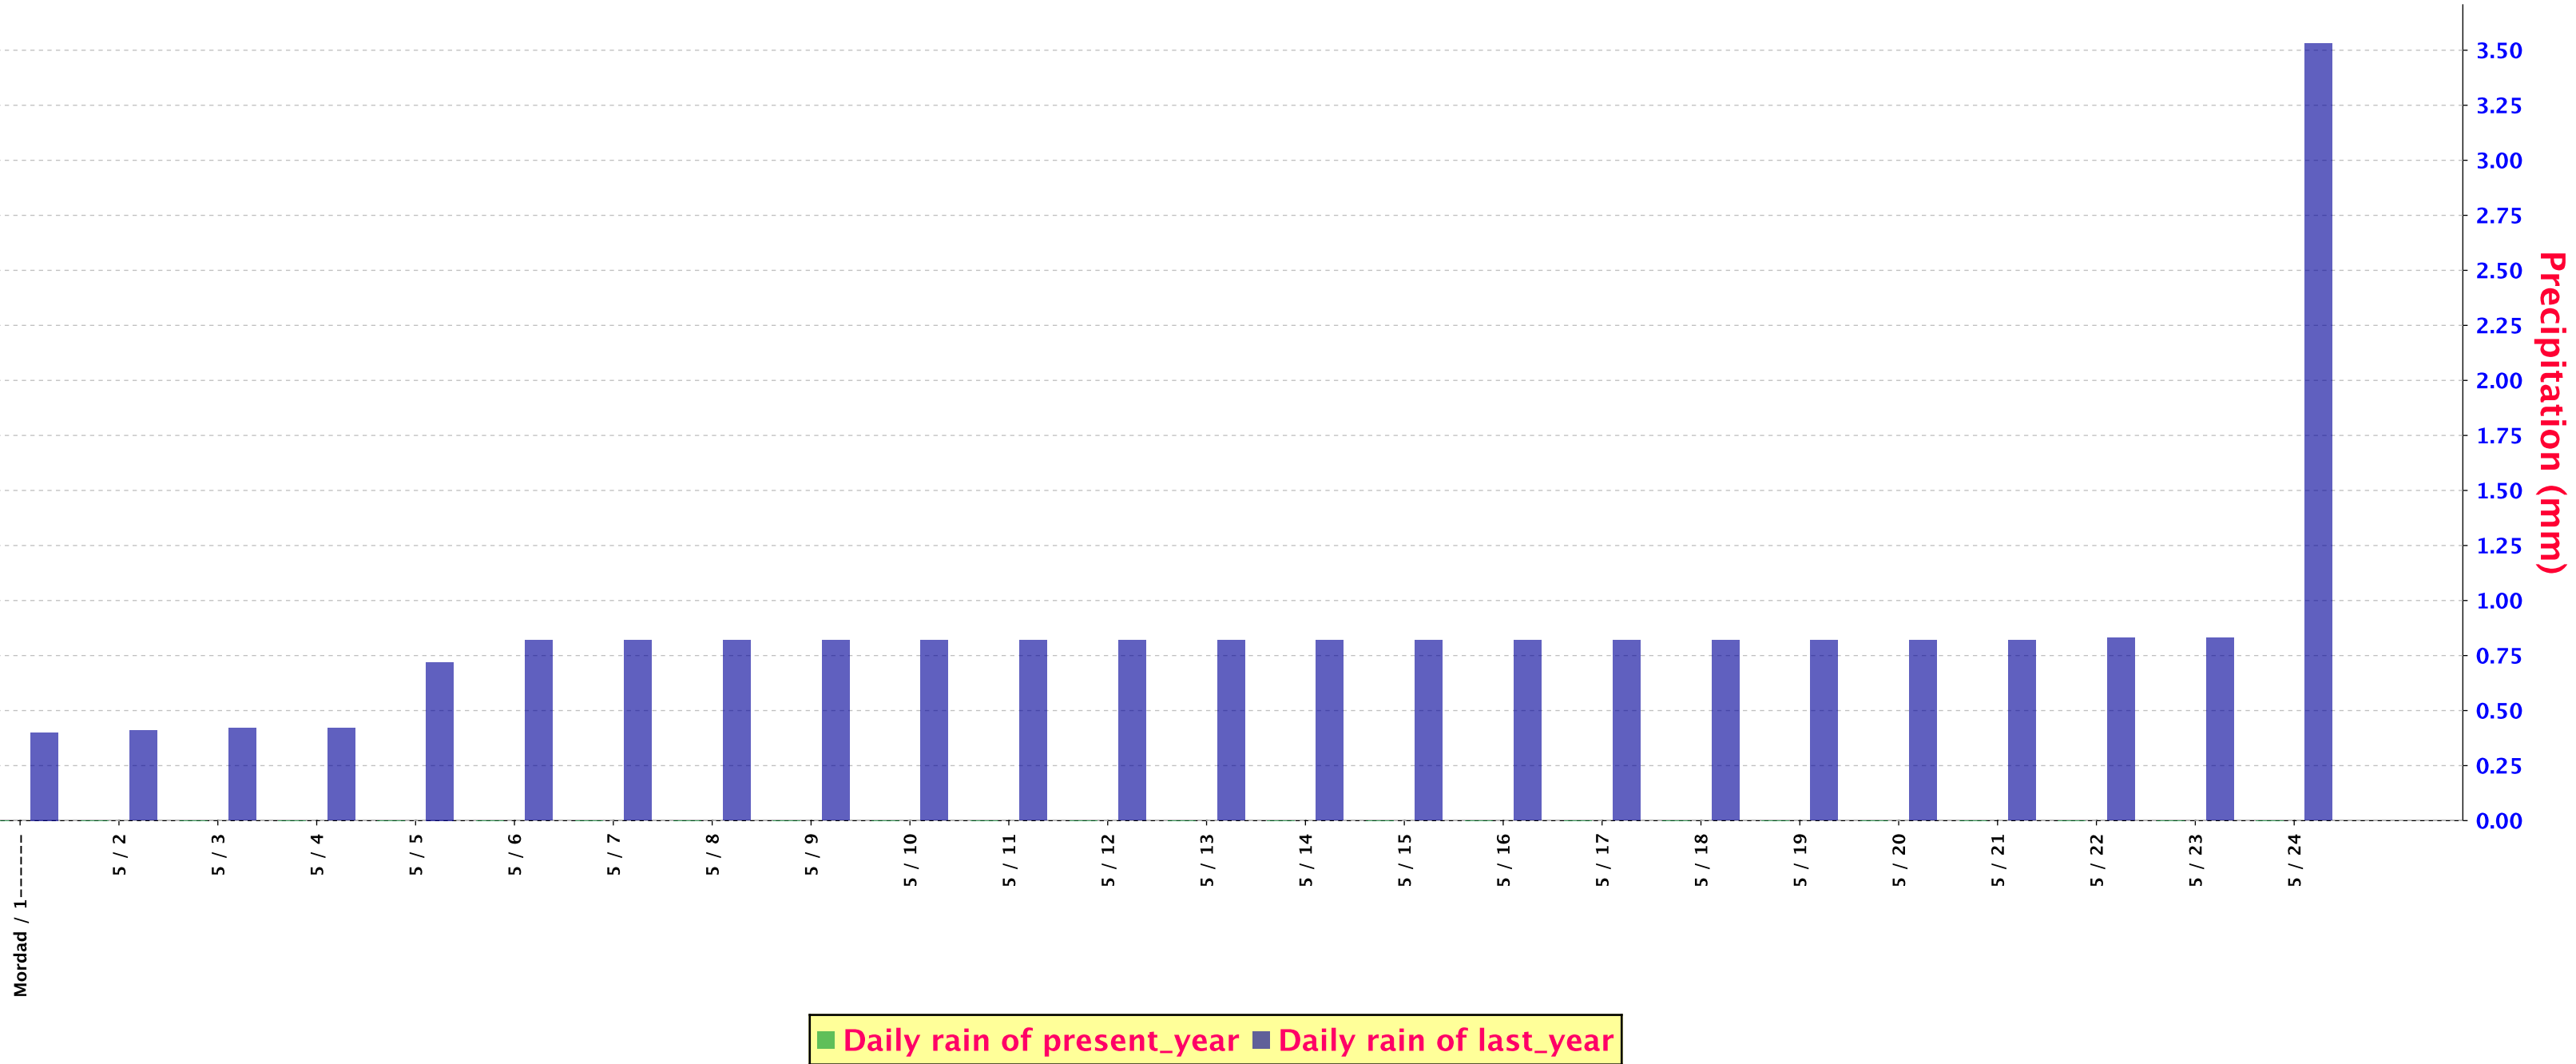

SUM PRECIPITATION FOR Saman (99504)