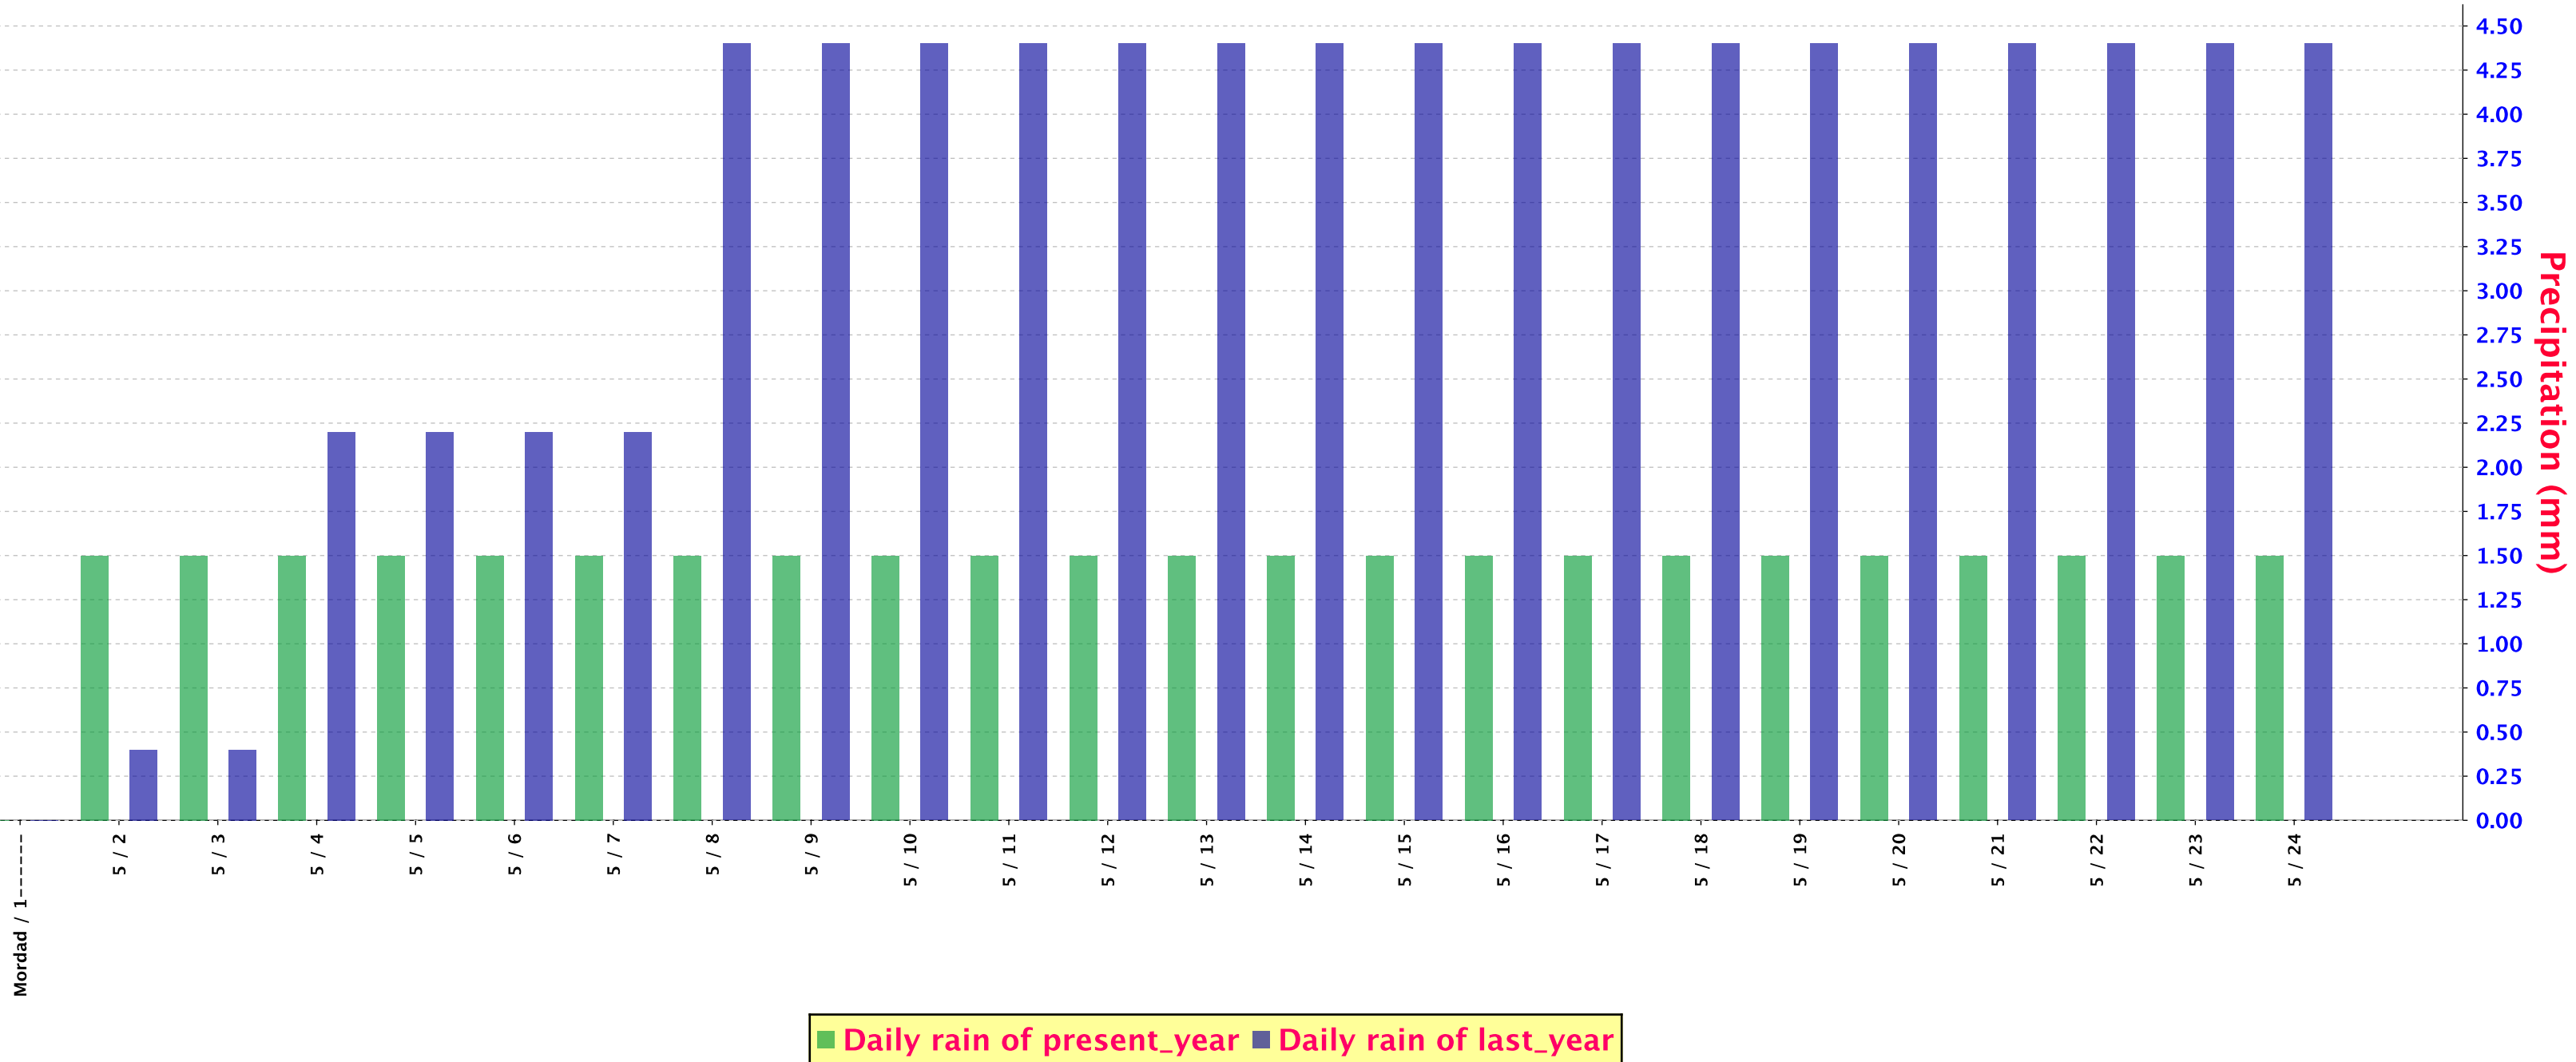

SUM PRECIPITATION FOR Amol (99309)

SUM PRECIPITATION FOR Rudbar (99317)

SUM PRECIPITATION FOR Kheirabad (99334)

SUM PRECIPITATION FOR Sarableh (99466)

SUM PRECIPITATION FOR Silakhur (99468)

SUM PRECIPITATION FOR Najafabad (99497)