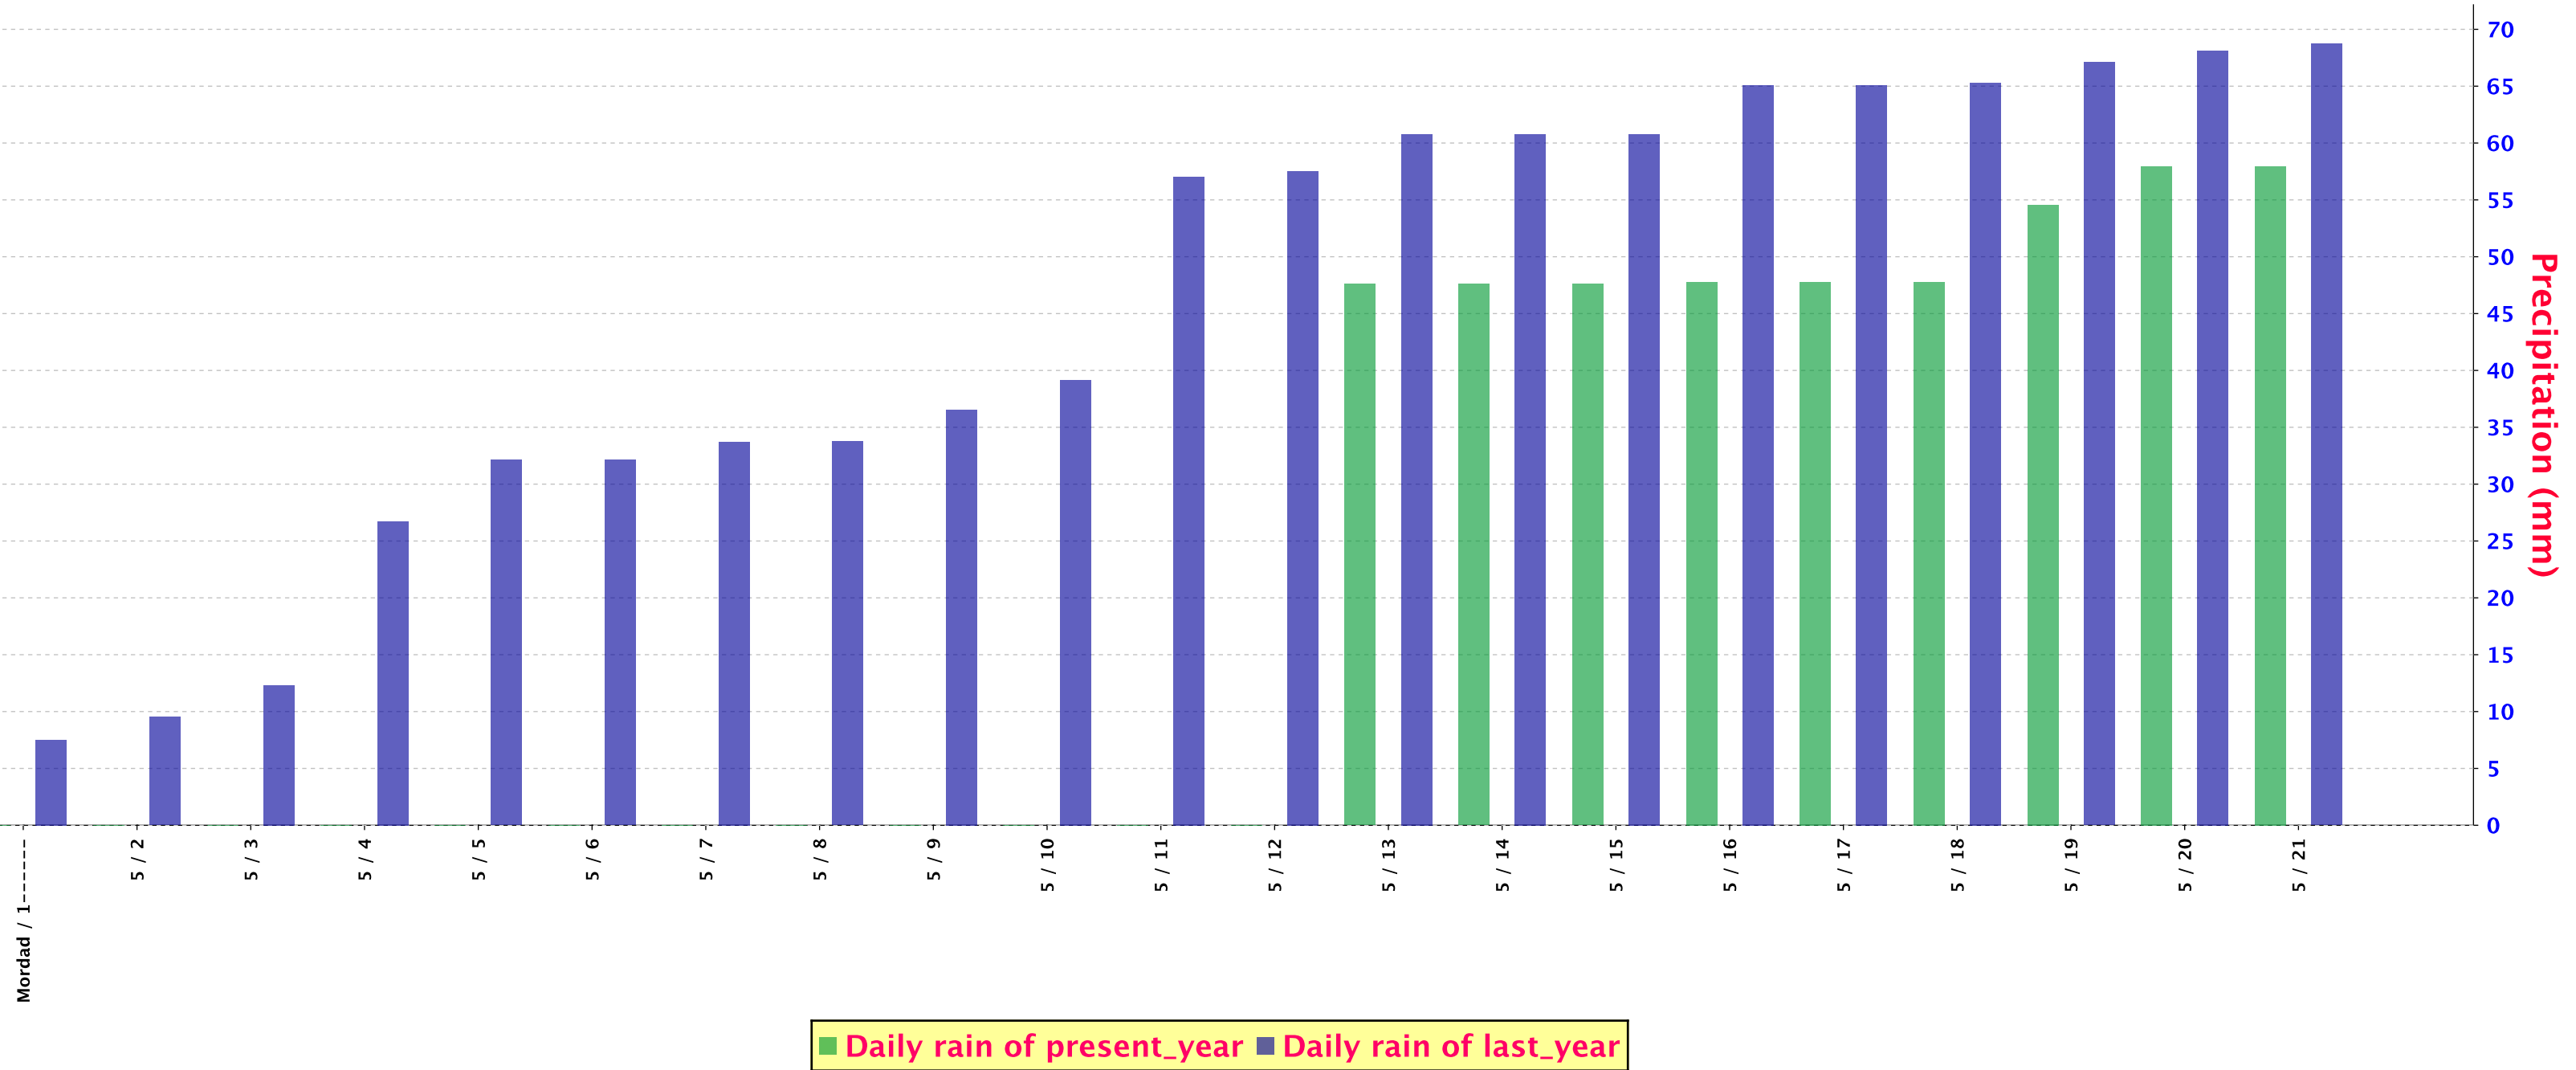

SUM PRECIPITATION FOR Tabriz (40706)

SUM PRECIPITATION FOR Ardebil (40708)

SUM PRECIPITATION FOR Orumiye (40712)

SUM PRECIPITATION FOR Bojnurd (40723)

SUM PRECIPITATION FOR Zanjan (40729)

SUM PRECIPITATION FOR Qazvin (40731)