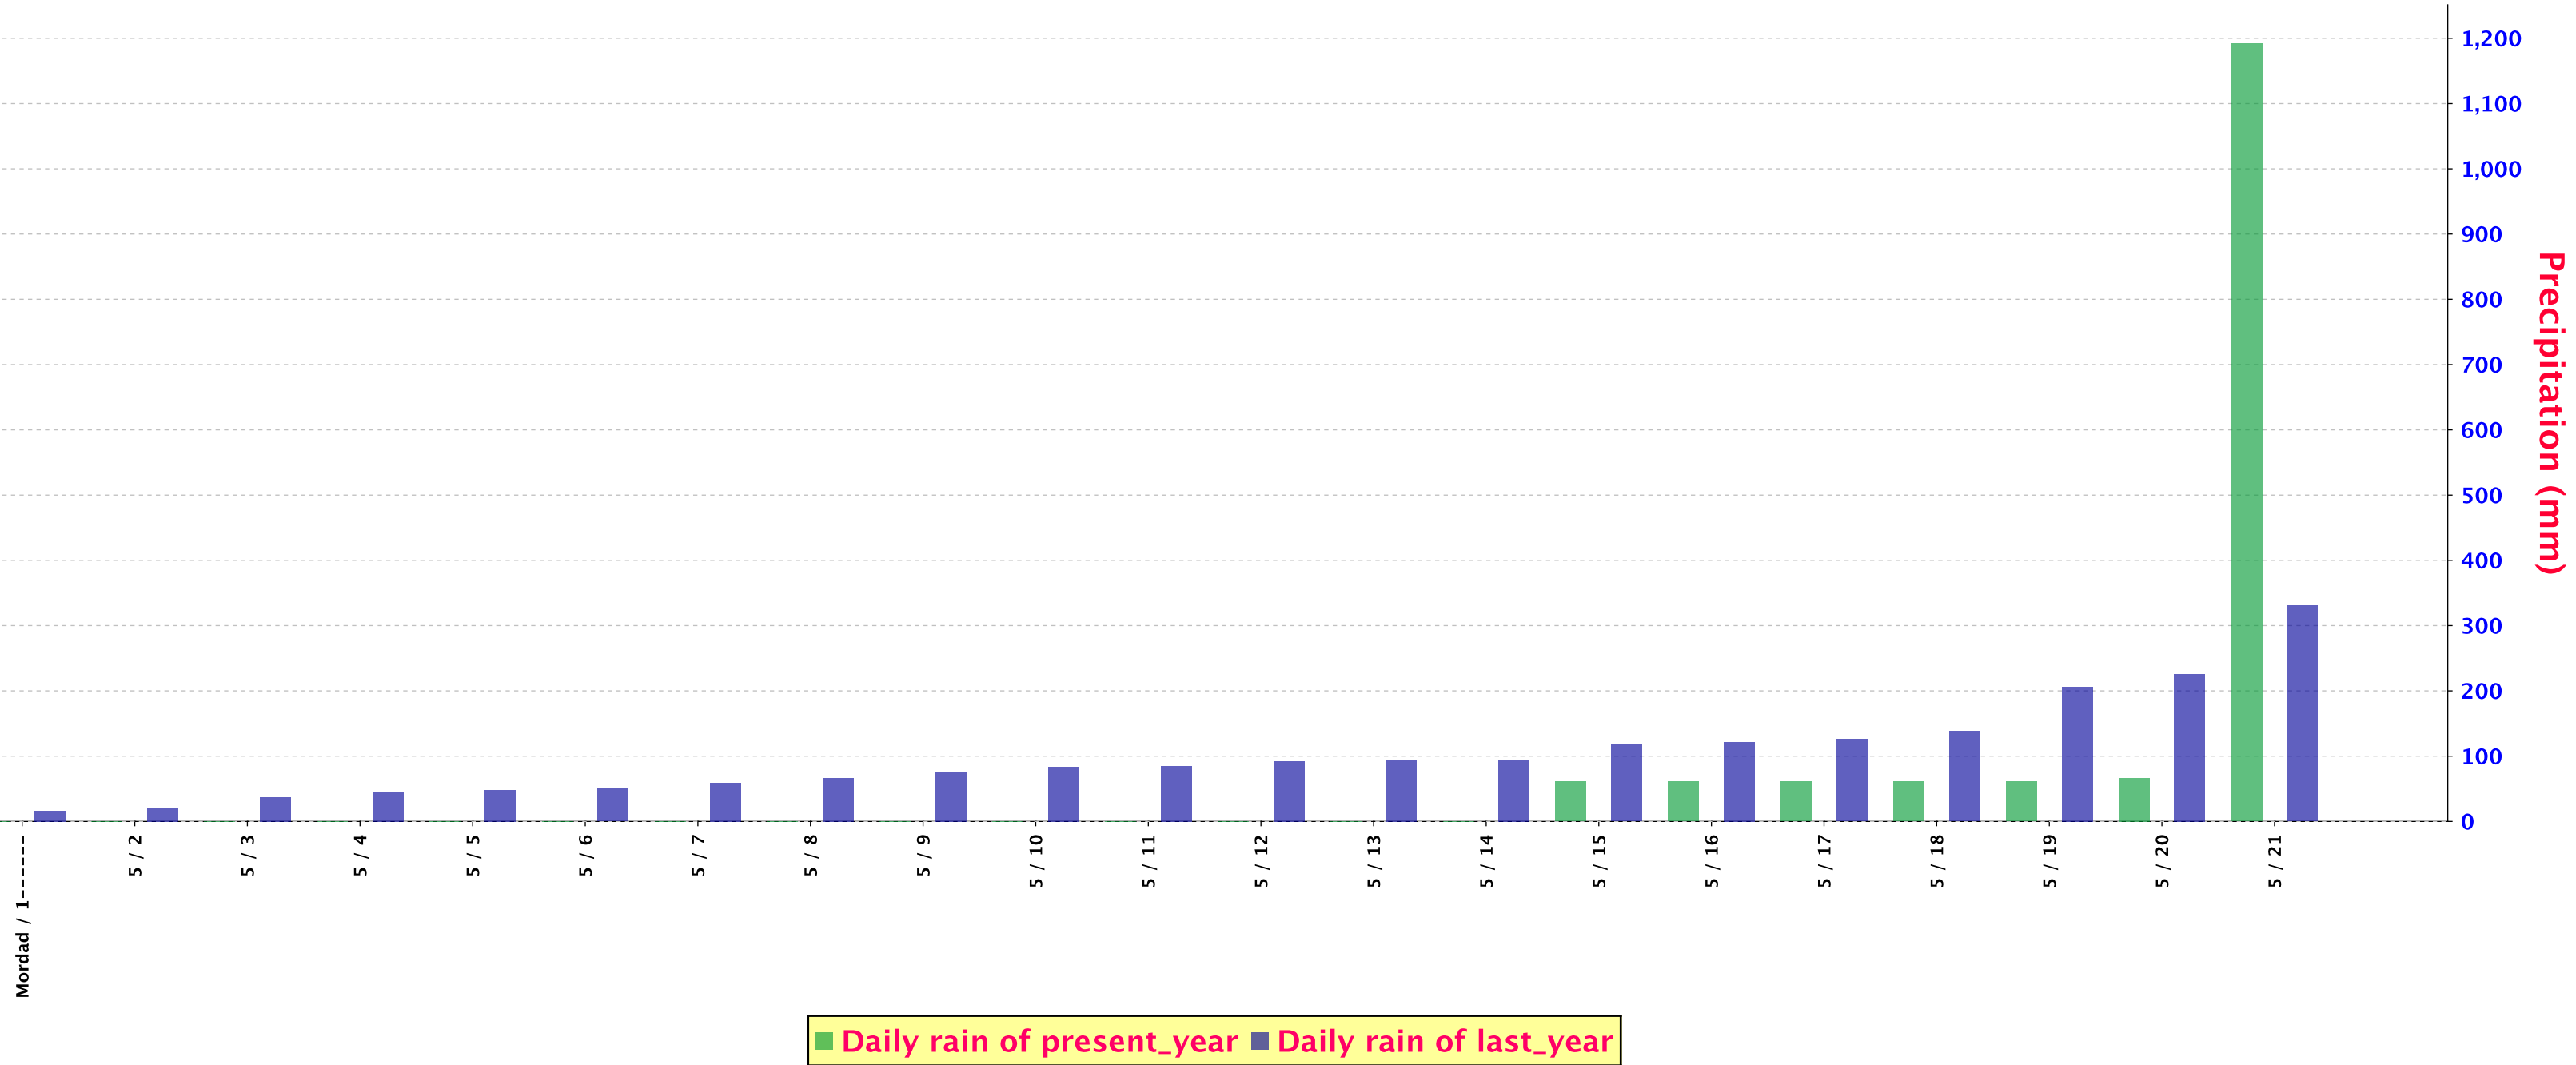

SUM PRECIPITATION FOR Gharakhil (40737)