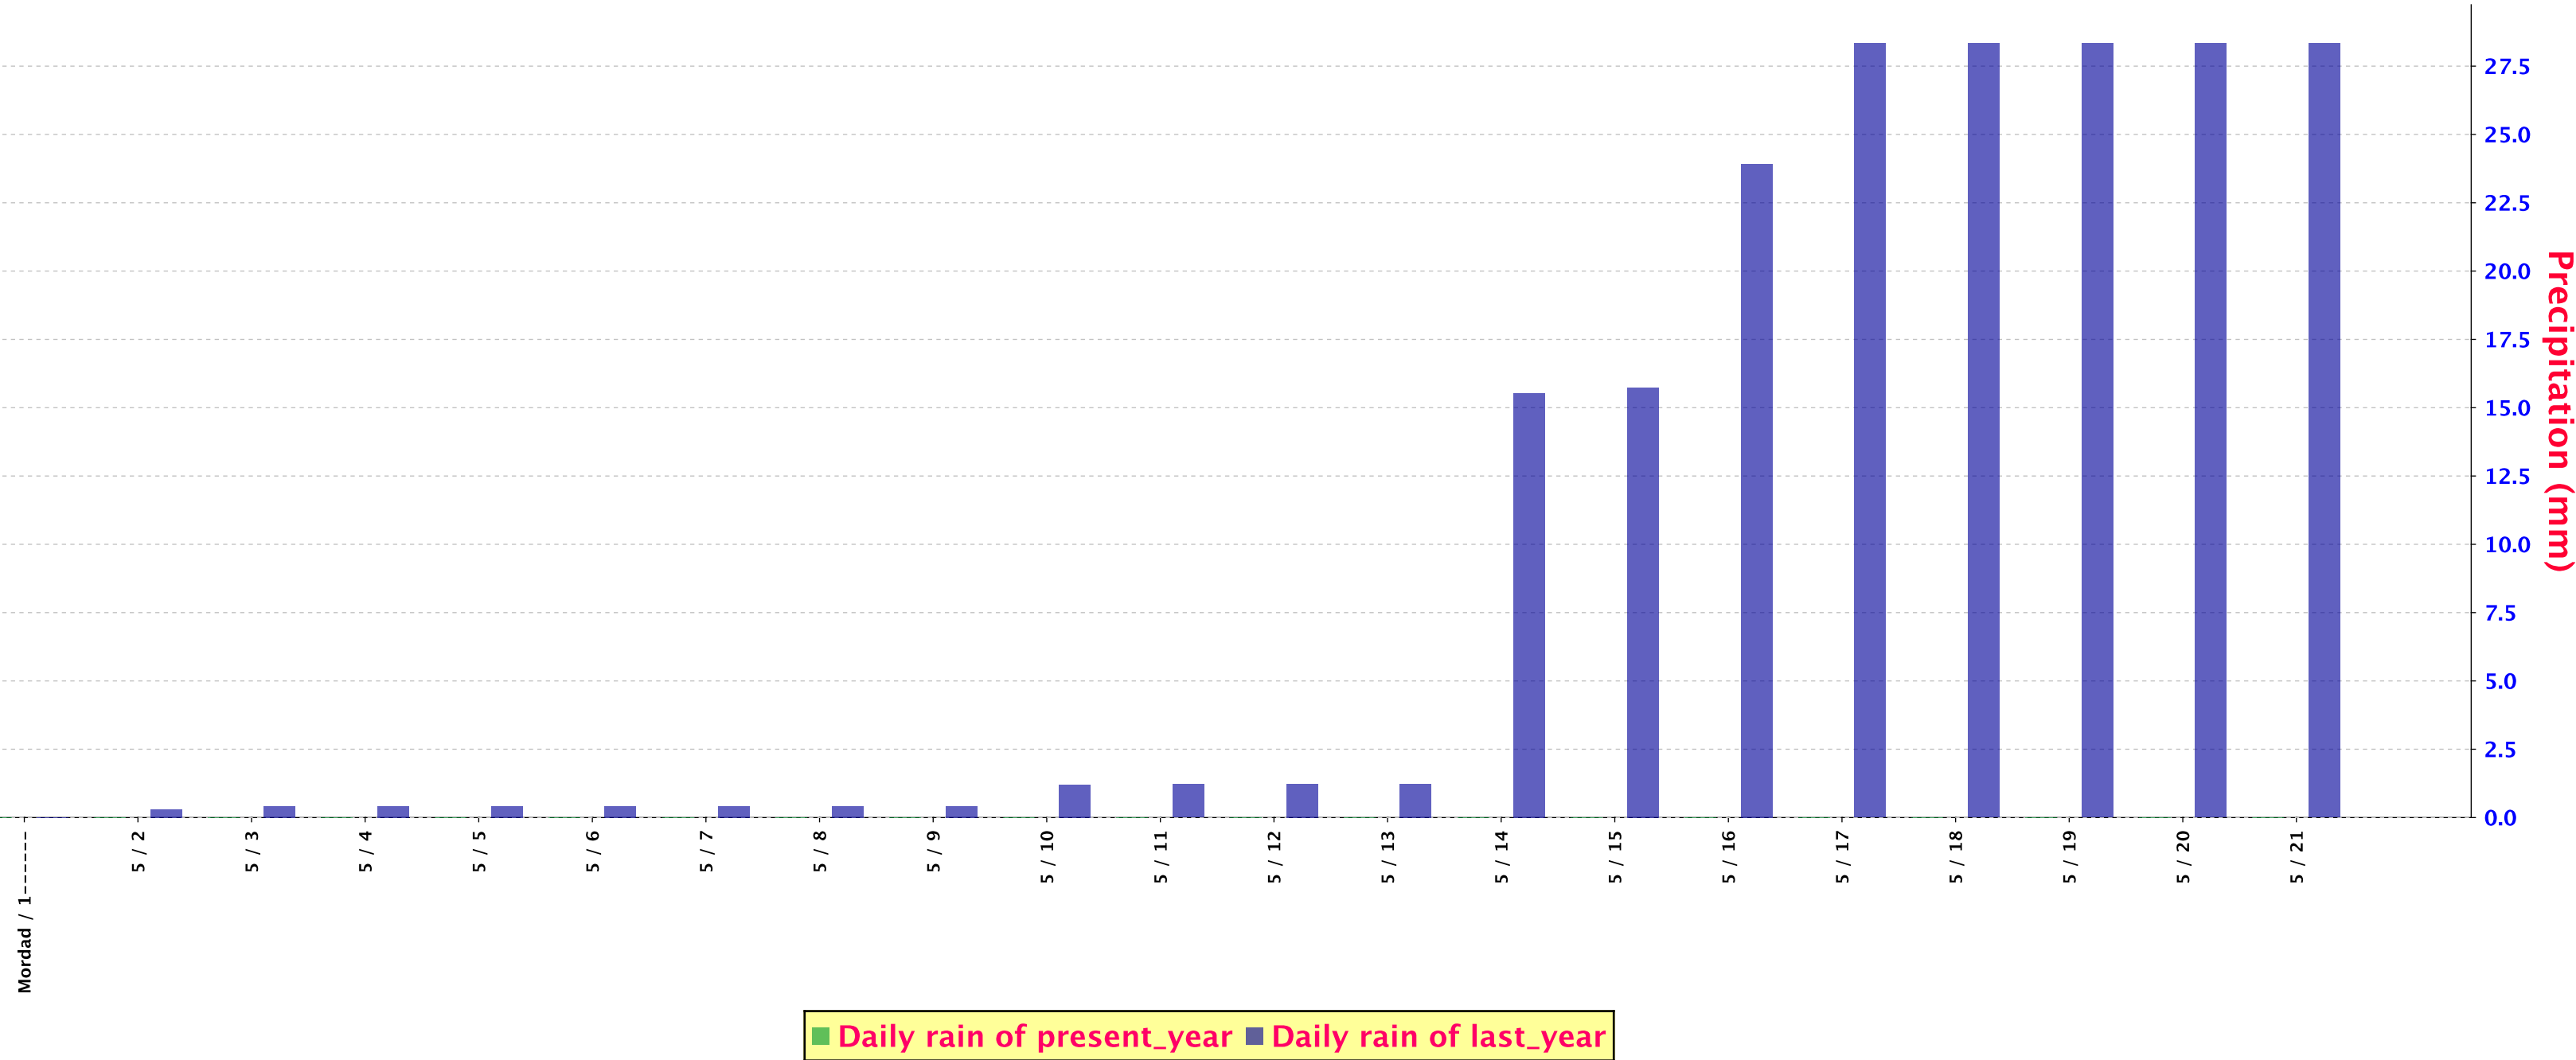

SUM PRECIPITATION FOR Yasuj (40836)