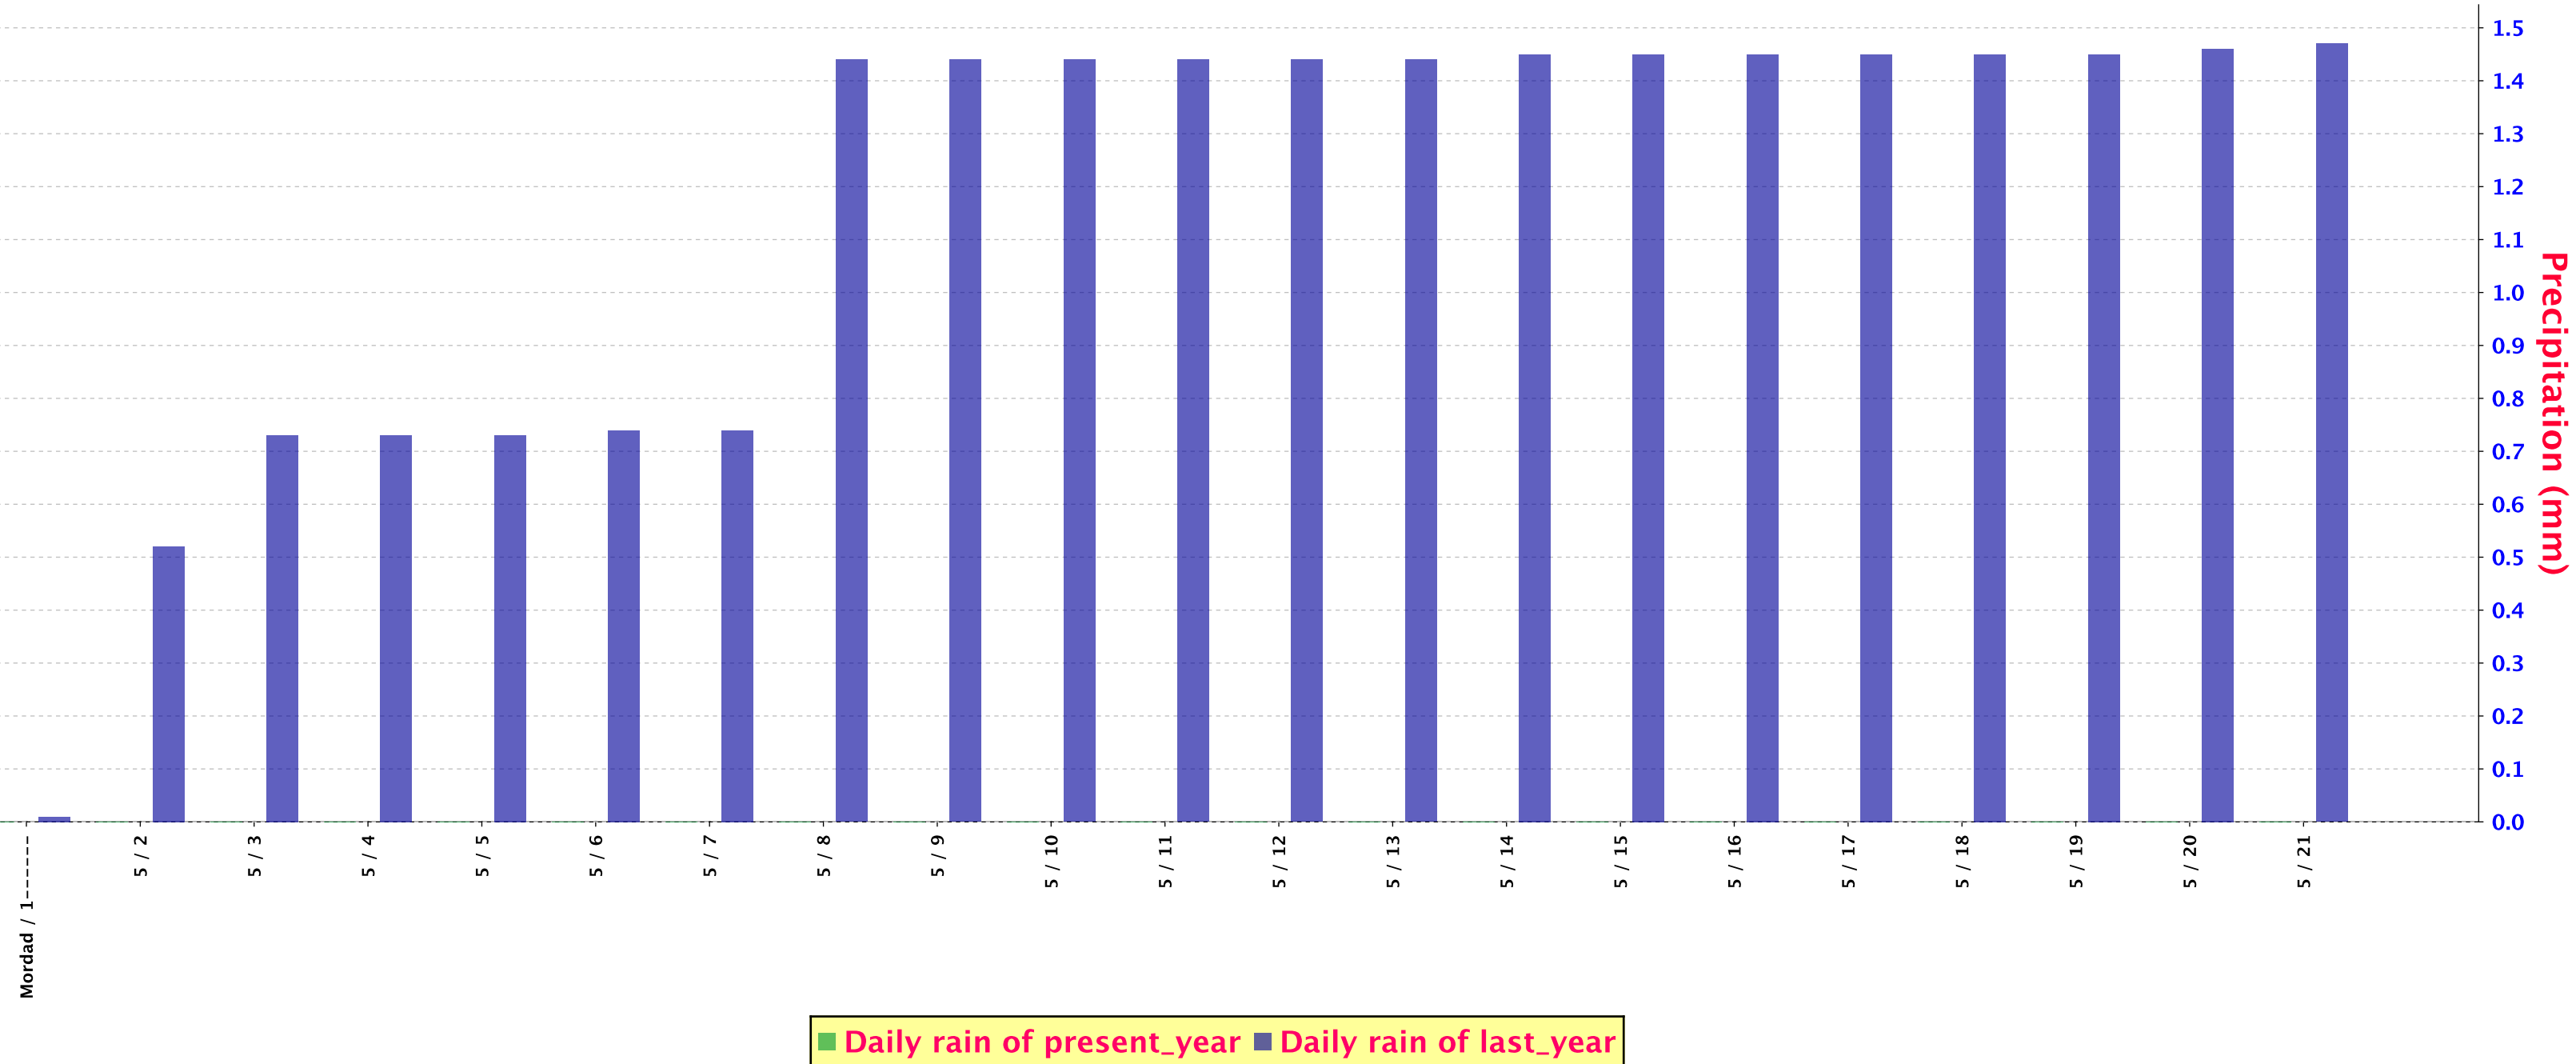

SUM PRECIPITATION FOR Hamedan (Airport) (40768)