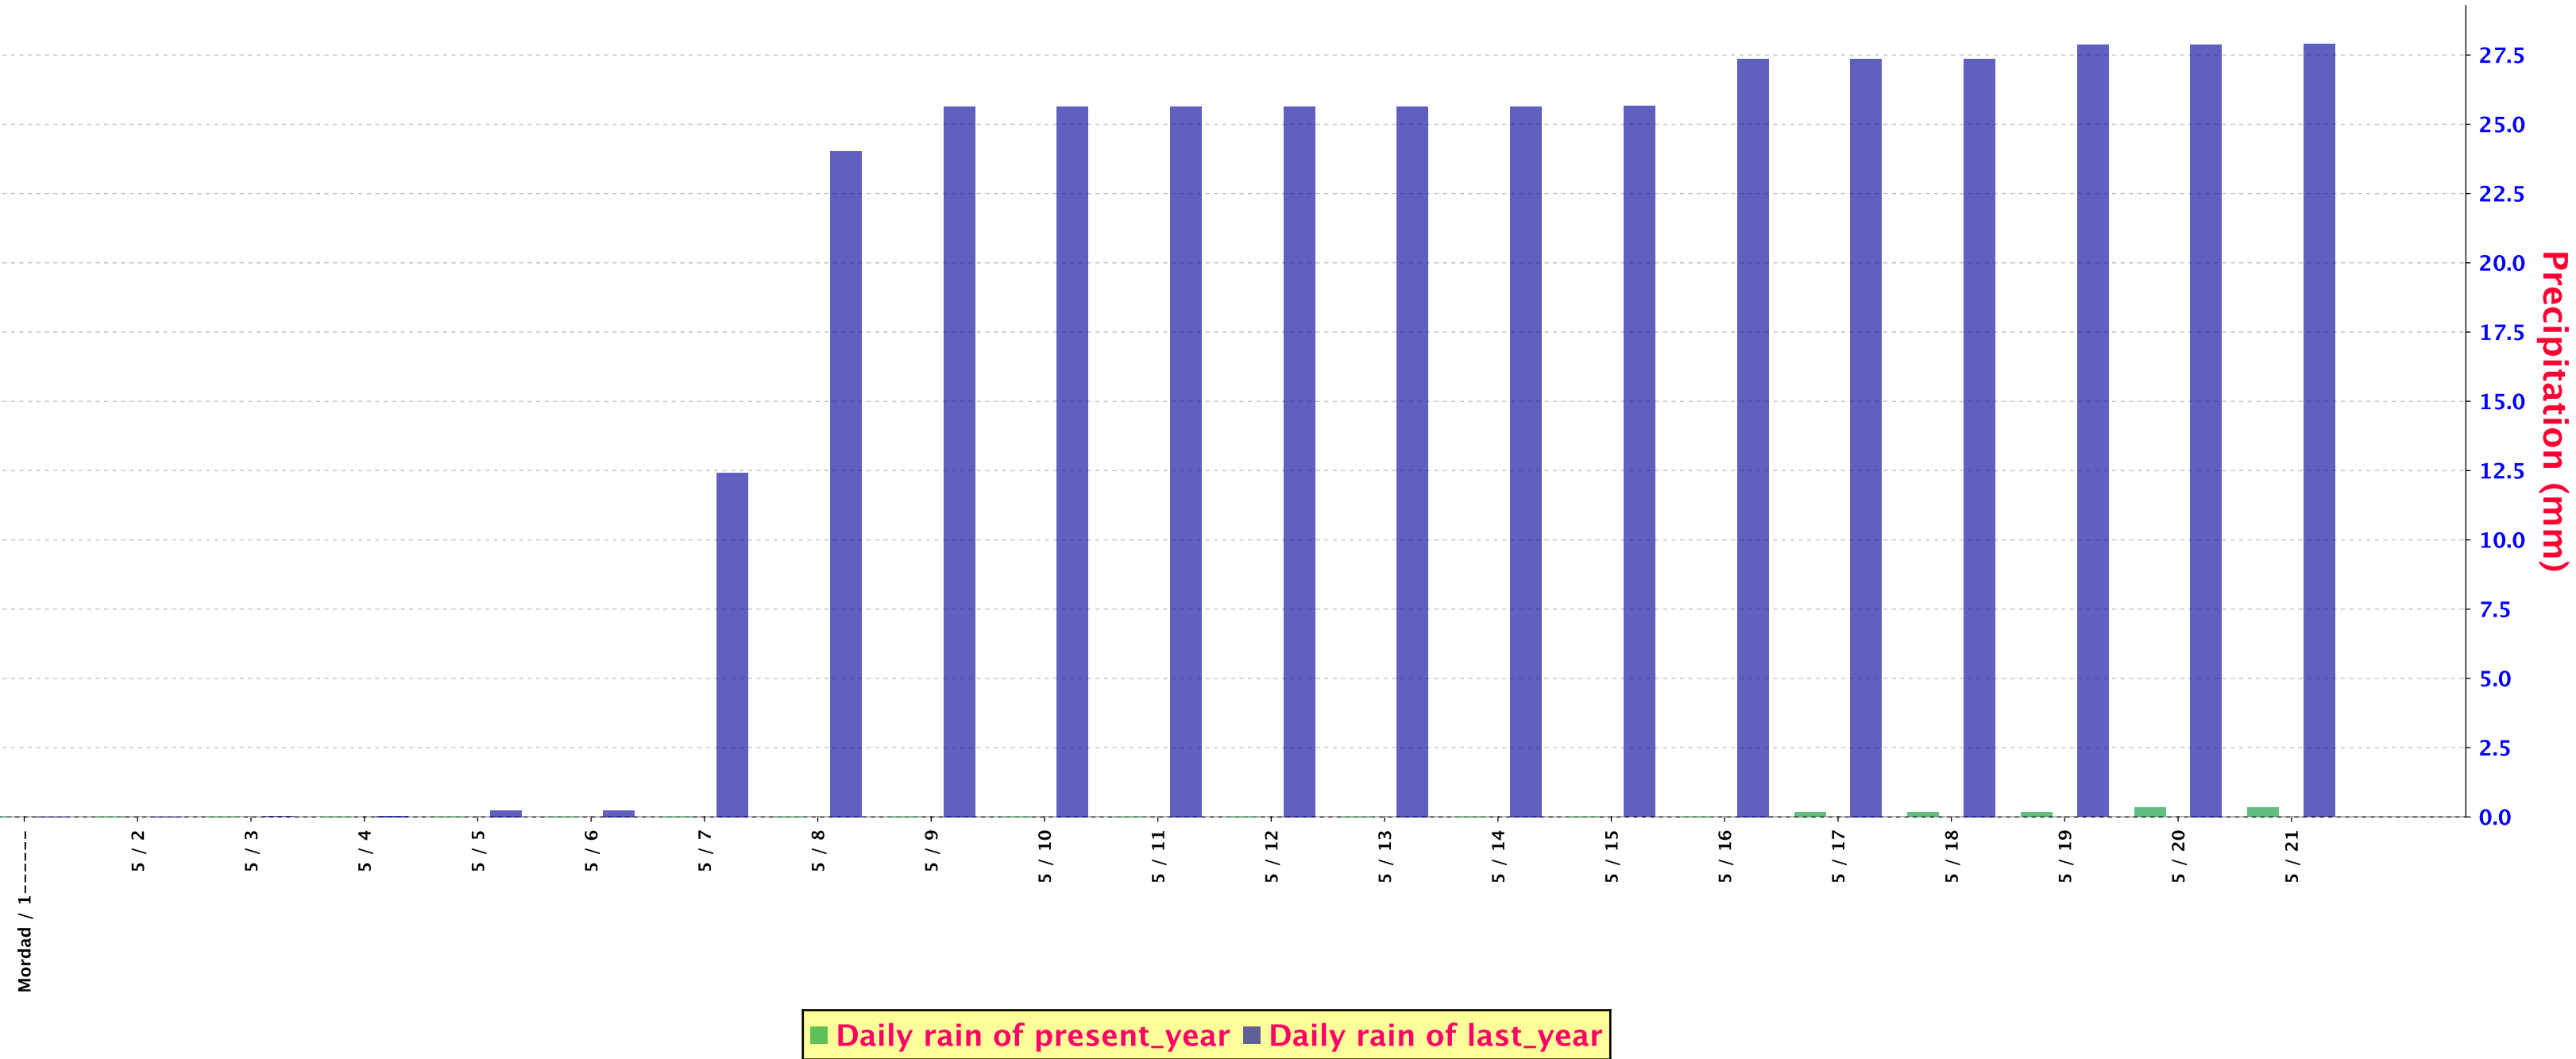

SUM PRECIPITATION FOR Gharakhil (40737)

SUM PRECIPITATION FOR Gorgan (40738)

SUM PRECIPITATION FOR Shahrud (40739)

SUM PRECIPITATION FOR Golmakan (40744)

SUM PRECIPITATION FOR Mashhad (40745)

SUM PRECIPITATION FOR Neyshabur (40746)