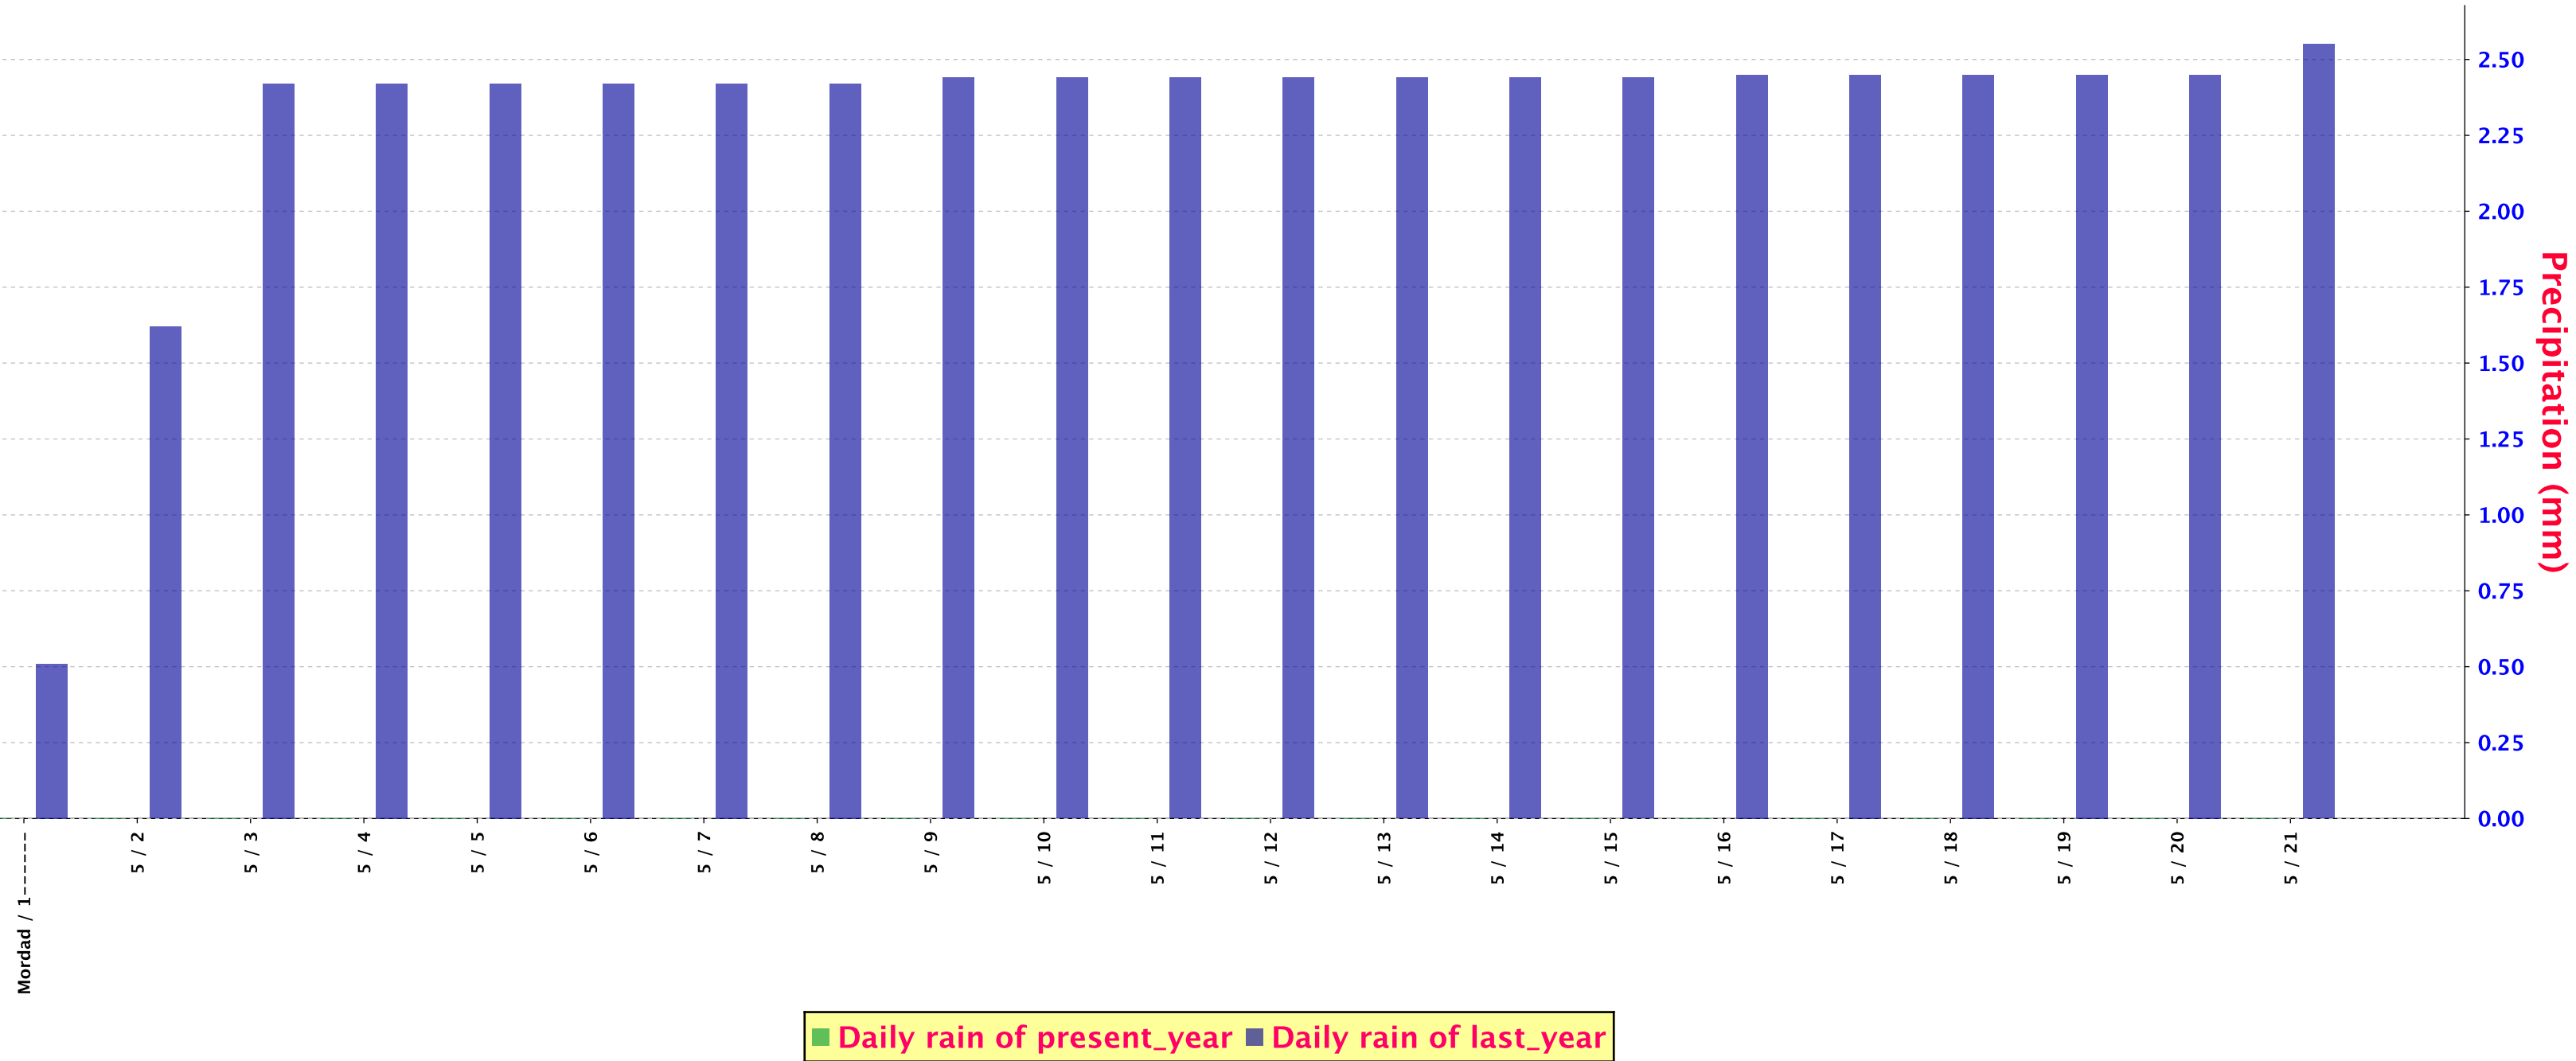

SUM PRECIPITATION FOR Shahrekord (40798)